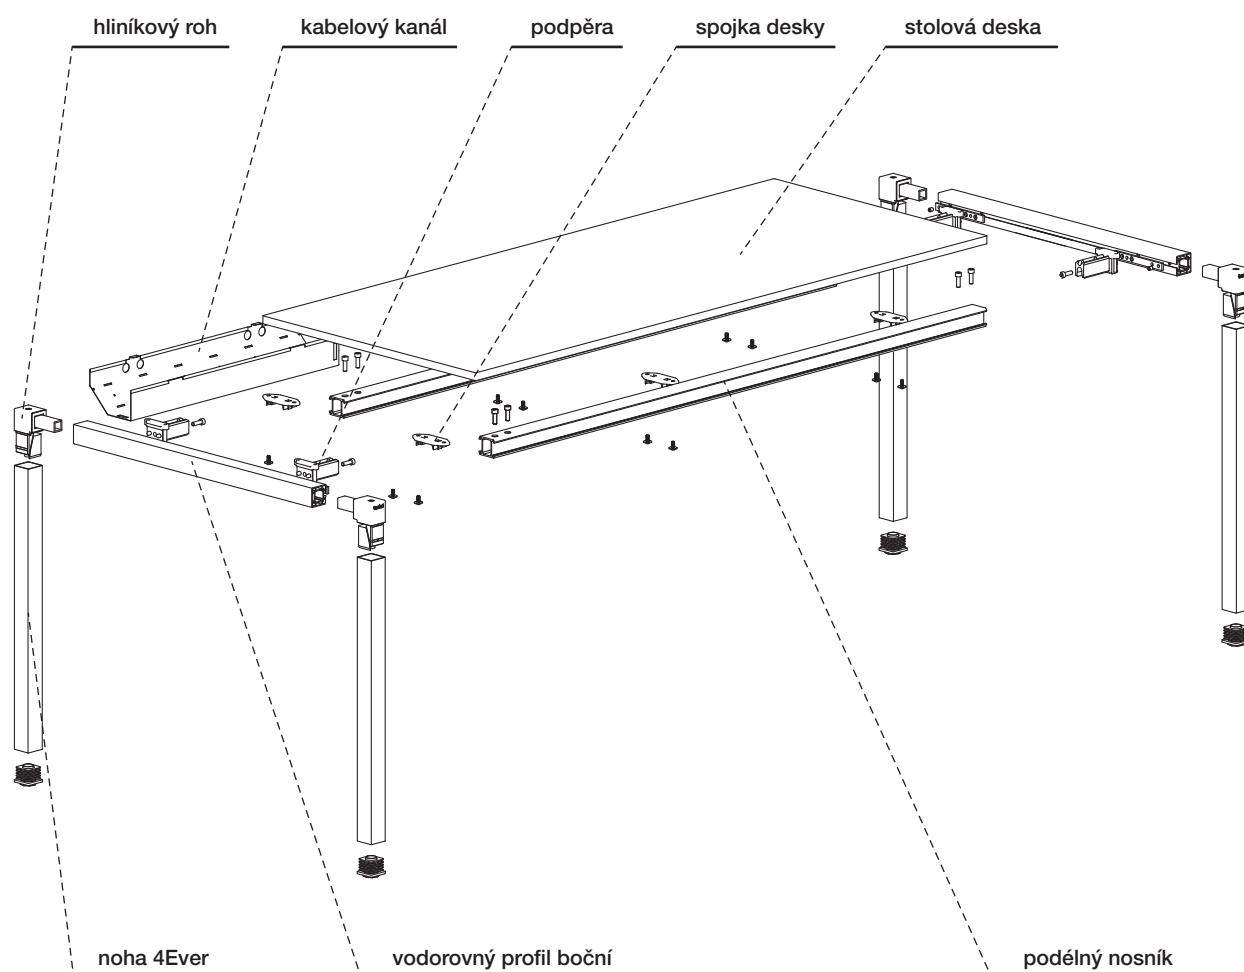

Stolové desky

Na stolové desky je použit materiál v základním provedení laminová dřevotřísková o tloušťce 18 mm s 2 mm plastovou hranou. U rovnostranných, pravoúhlých stolových desek v dezénech bílá, šedá a divoká hruška je hrana aplikovaná pomocí laserové technologie.

The basic construction components of the 4Ever desk system are the metal side pieces and stretchers that make up the frame. The side pieces consist of 45 x 45 mm square-section legs, a top piece and the aluminium corners that are this desk system's dominant design feature (in standard design are supplied assembled sides – if required disassembled sides is necessary desk specify as a non-standard item (processing of technological documentation in TPV department)). The frame is finished in the standard choice of four RAL colours whilst **the aluminium corners and stretchers are always finished in RAL9022.**