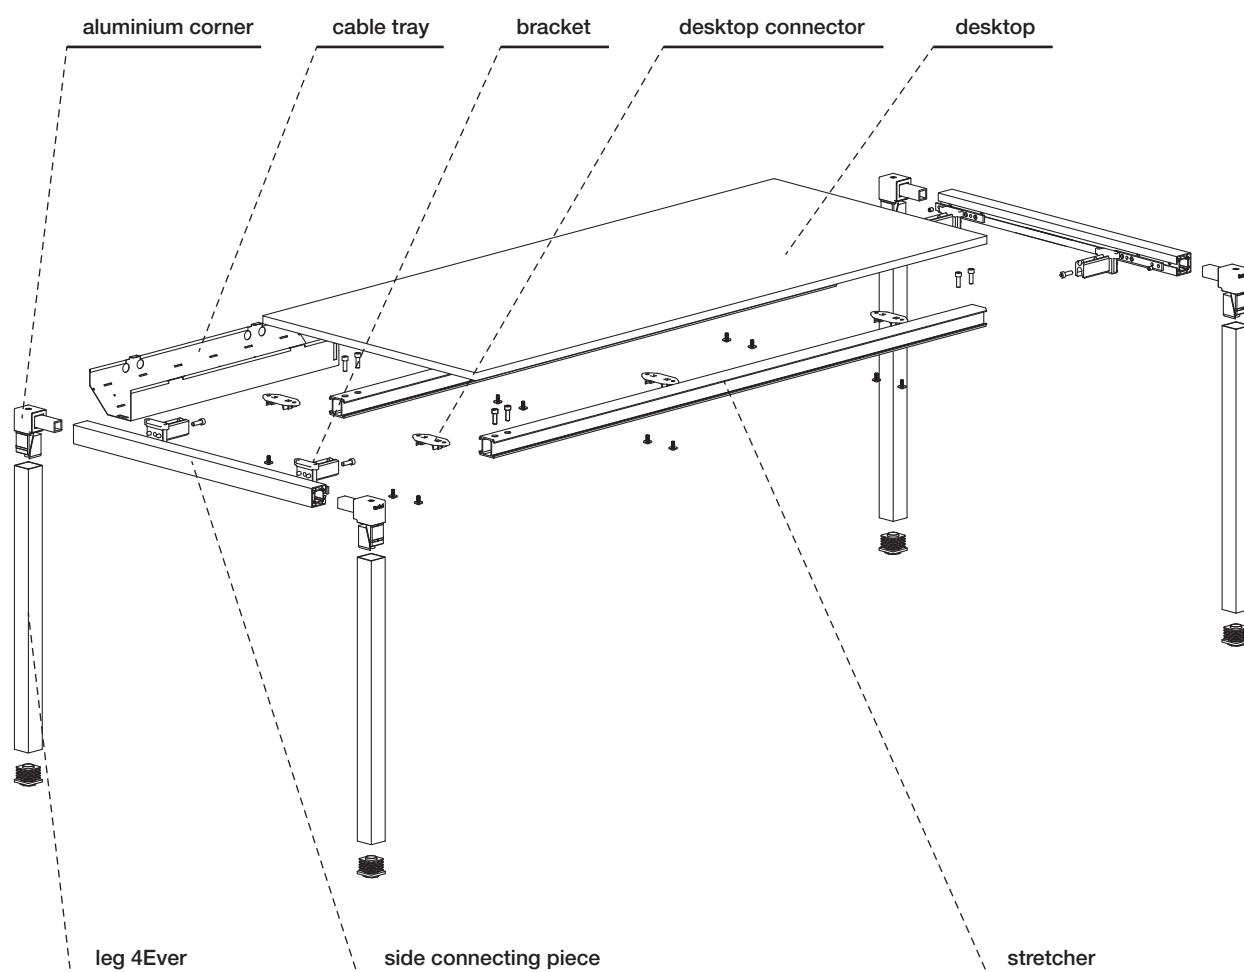

Note: If the complete frame is required in a colour other than RAL9022, OPE is able to supply it as a non-standard product.

The 4Ever system is characterised by its removable desktop. This desk system is able to adapt flexibly to the demands of clients. It can be offered as bench workstations, with height adjustment and with a sliding desktop. Logistics and installation are made easy as the assembled desk is packed flat. This desking range also includes a wide selection of conference tables. The height of every desk configuration can be adjusted from 735 to 750 mm using the adjustable feet.

For desk configurations that will be supplied with Zenith 2 or Sonic screens it is necessary to order these screens as a separate item. The screen holders are supplied with the desks.

Desktops

The desktops are made from laminated 18mm chipboard with a 2mm plastic edge. Desks with a white and grey finish have edges applied by laser (only for tops with straight edges).

grey
beech
wild pear
white

Base colour finish

Metal parts have a powder coating finish.

RAL9004 – black
RAL9007 – gunmetal
RAL9010 – white
RAL9022 – silver