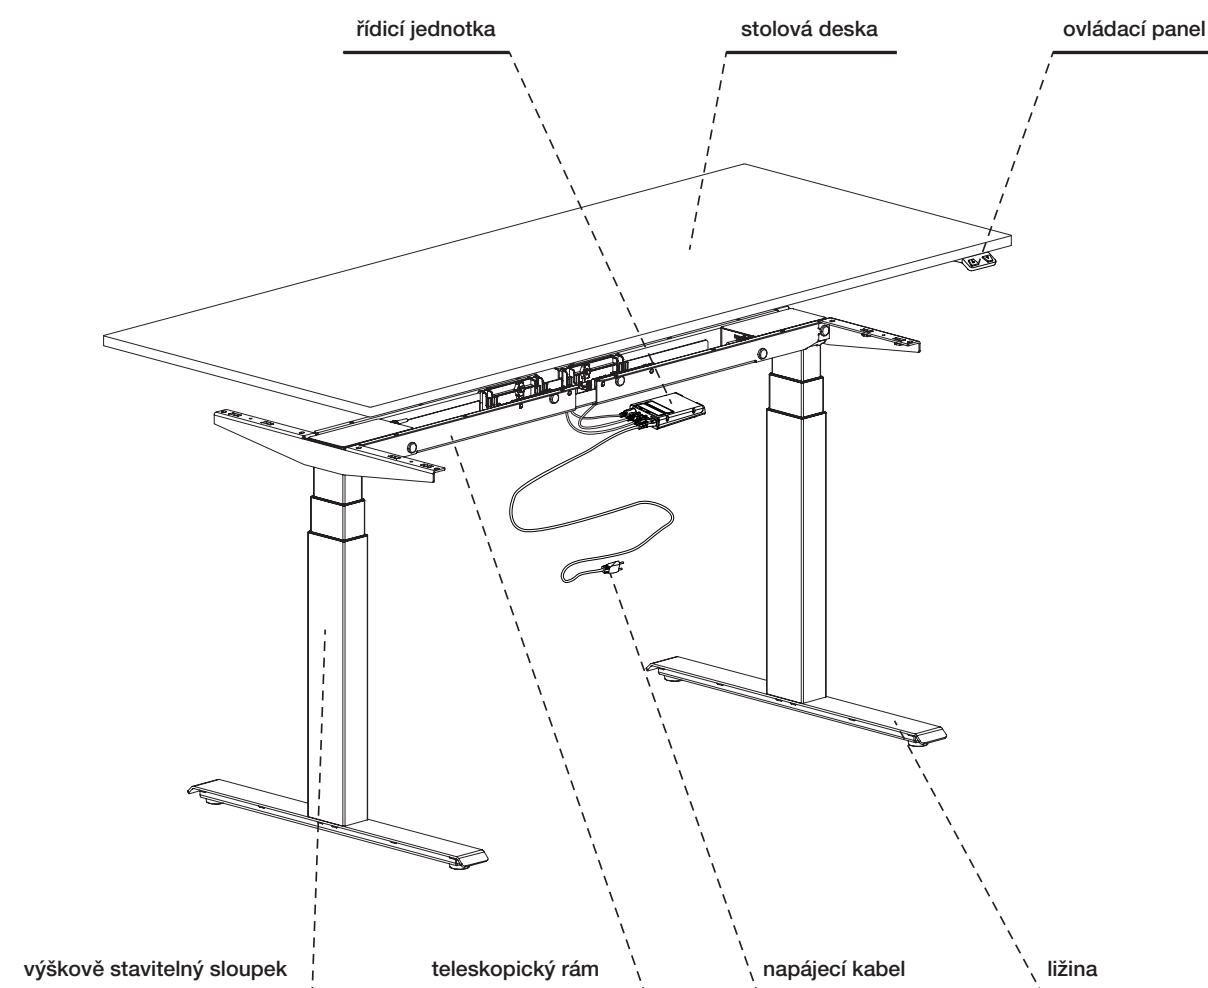

Flexible height adjustable desk system ALFA UP

Height adjustable legs have a three segments construction enabling its height to be adjusted from 615 mm to 1275 mm (without table top).

The frame is telescopic (length adjustable) from 1150 mm to 1750 mm. Capacity of evenly spread load is maximally 150 kg.