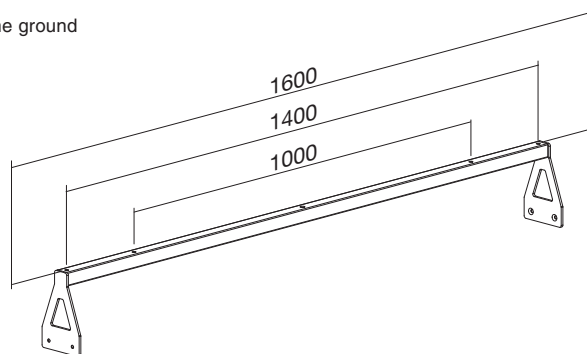

Návod k použití držáků paravanů | Instructions for use screen brackets

Paravány Sonic, Zenith, PRO, WF25 | Screens Sonic, Zenith, PRO, WF25

Název Name	Č. výkresu Drawing No.	Č. položky Item No.	Délka desky stolu Length of worksurface	Rozteč pro nástavce Distance for extensions	Pro paraván For screen
Držák paravánu ALFA UP DUO v0 (T1) 1200 svařenec Screen bracket ALFA UP DUO h0 (T1) 1200 welder	7314-364-2	5103203xx	1200	1000/600	1200/1000/800
Držák paravánu ALFA UP DUO v0 (T1) 1200 svařenec Screen bracket ALFA UP DUO h0 (T1) 1200 welder	7314-361-2	5103205xx	1400	1200/800	1400/1200/1000
Držák paravánu ALFA UP DUO v0 (T1) 1200 svařenec Screen bracket ALFA UP DUO h0 (T1) 1200 welder	7314-356-2	5103207xx	1600	1400/1000	1600/1400/1200
Držák paravánu ALFA UP DUO v0 (T1) 1200 svařenec Screen bracket ALFA UP DUO h0 (T1) 1200 welder	7314-353-2	5103209xx	1800	1600/1200	1800/1600/1400

Poznámka | Note:

- při použití paravánu $v=500$ mm je horní hrana paravánu 1087 mm nad zemí
  when using the screen $v = 500$ mm, the top edge of the partition 1087 mm above the ground
- vhodné pro těžké paravány (Sonic)
  suitable for heavy screens (Sonic)
- bez nástavce (příbalu) nelze použít
  cannot be used without connection parts (package)

Při použití „U25“ vhodné pro paravány WF25 | By using „U25“ it is suitable for screens WF25

Název Name	Č. výkresu Drawing No.	Č. položky Item No.
Držák paravánu ALFA UP DUO „U25“ – sada Screen bracket ALFA UP DUO U25 – set	7314-379-1	5103181xx

**Při použití trnu vhodné pro paraván WF25, Zenith hobra
By using pin it is suitable for screens WF25, Zenith hardboard**

Název Name	Č. výkresu Drawing No.	Č. položky Item No.
Trn držáku paravánu Alfa UP (T1; T2) Pin of screen bracket ALFA UP (T1; T2)	7314-359-1	691621299

**Při použití příbalu vhodné pro paraván Sonic, Zenith, PRO
By using the package it is suitable for screens Sonic, Zenith, PRO**

Název Name	Č. položky Item No.	Obsahuje Contents
Příbal k držáku T1;T2 ALFA UP DUO Package for holder T1;T2 ALFA UP DUO	417670799	3x – šroub M6x40 – 314364099 3x – podložka 6,4 – 200127999 3x – screw M6x40 – 314364099 3x – washer 6,4 – 200127999