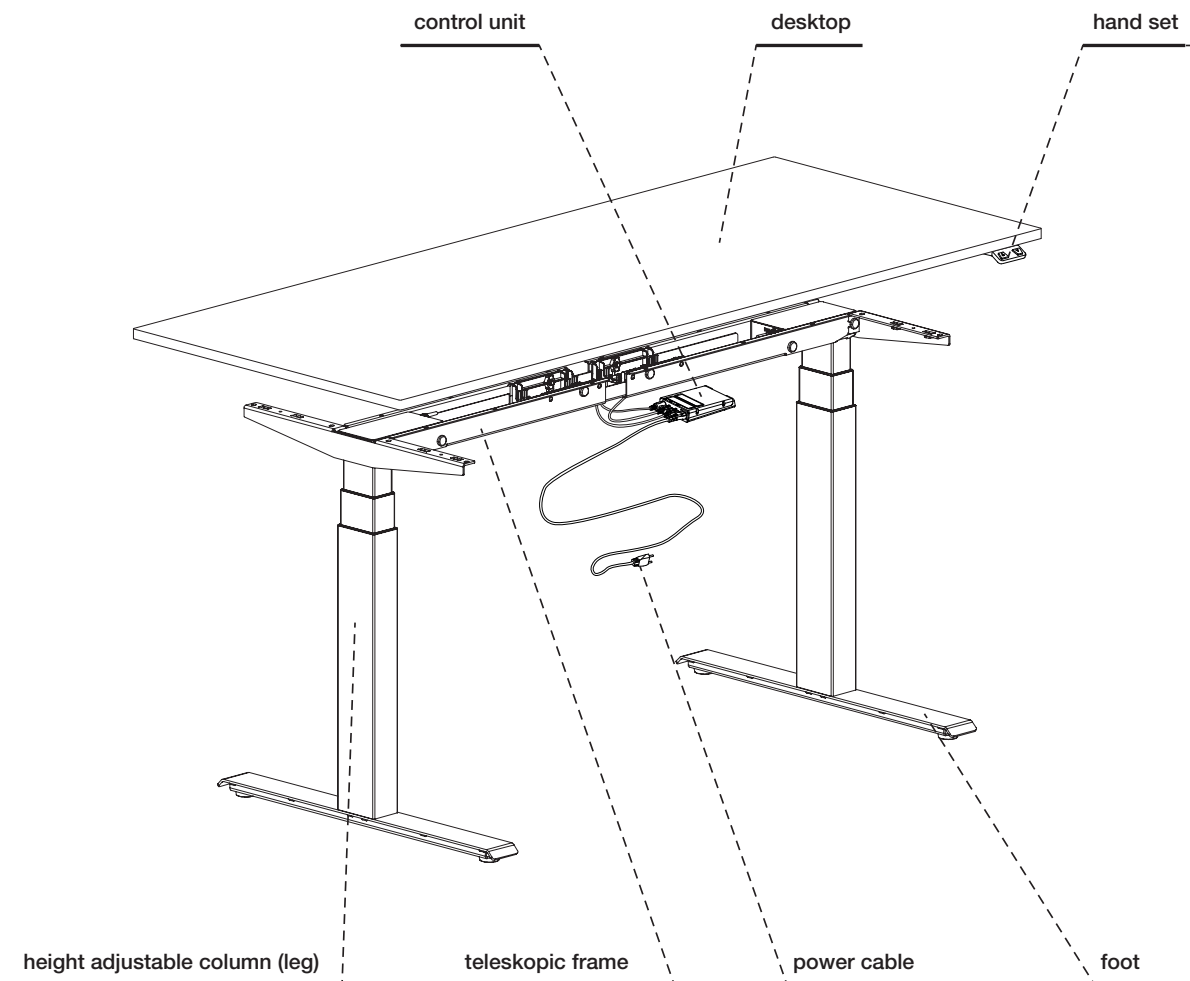

Flexible height adjustable desk system ALFA UP

Height adjustable legs have a three segments construction enabling its height to be adjusted from 615 mm to 1275 mm (without table top).

The frame is telescopic (length adjustable) from 1150 mm to 1750 mm. Capacity of evenly spread load is maximally 150 kg.

Beside set of frame with electromotors it is a must to order also control unit, handset and power cable (in the desired variation).

Frames are fitted with a synchronous mechanism and intelligent system protection (ISP). Frames can also be additionally fitted by anti-collision sensor.

Handset can be selected either basic (two buttons up and down) or one of two available options of handset with memory and display.

The frame is finished with a high quality powder coating, available in following colors:

RAL9010 – white, black plastic glides

RAL9022 – silver, black plastic glides

RAL9005 – black, black plastic glides

Desktops are normally made from 18 mm thick MFC board with 2 mm ABS edges in the same decor.

The ALFA UP desk system can be equipped by cable management, possibly complemented by other accessories (screens, CPU holders etc.). Particular solution will be proposed based on selected frame type.