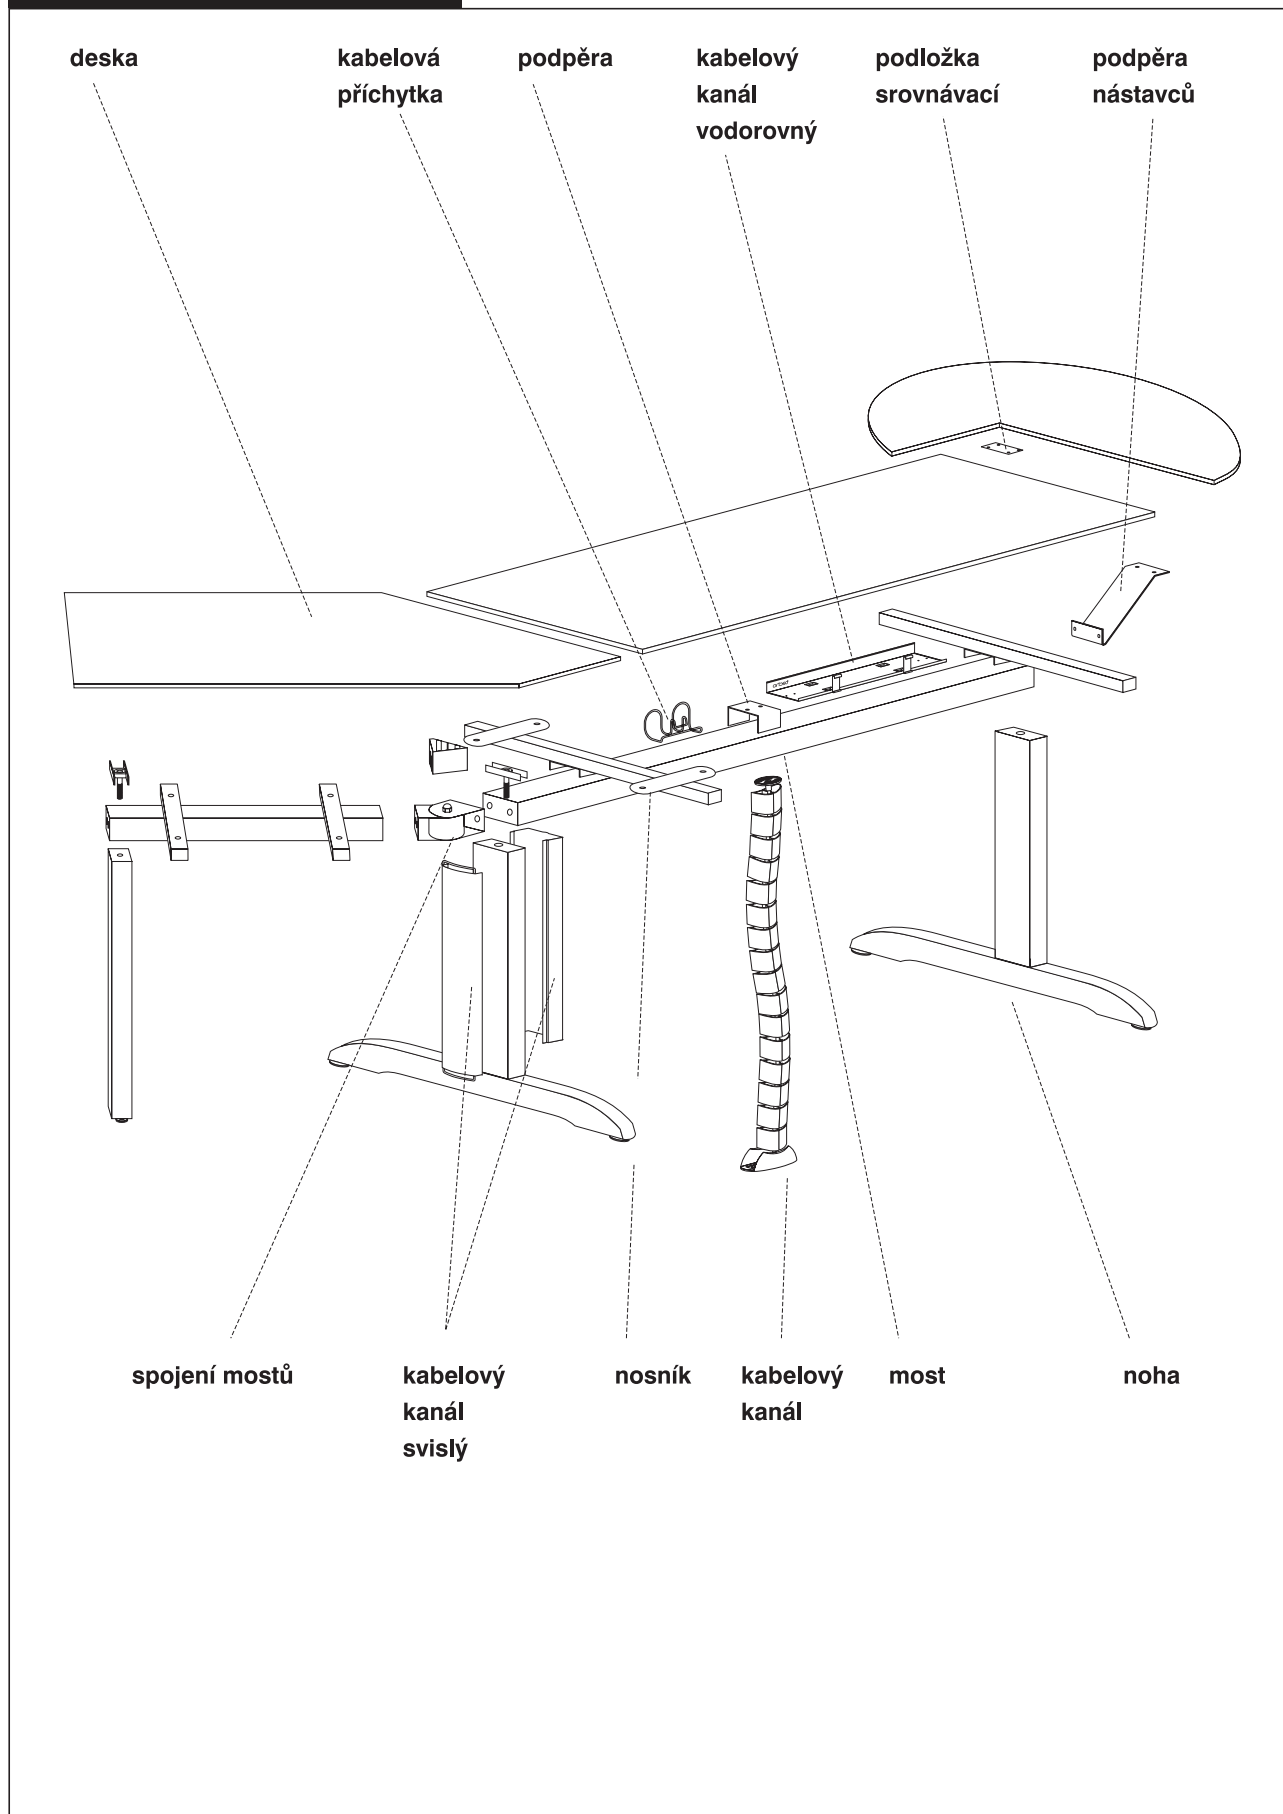

Kancelářský systém

Arkus

Sestava Arkus noha C