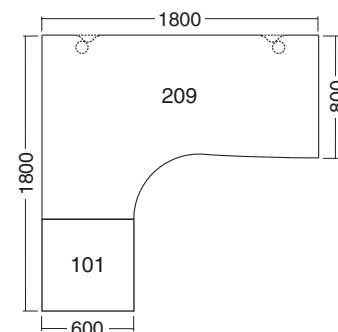

Stolové sestavy – Configurations

Stolová sestava Arkus C (209+101) 1800 × 1800 Arkus configuration Arkus C (209+101) 1800 × 1800

	LTD – MFC šedá grey	LTD – MFC buk beech	LTD – MFC divoká hruška wild pear	LTD – MFC bílá white	EKOTECH šedá grey	EKOTECH buk beech	EKOTECH divoká hruška wild pear	EKOTECH bílá white
RAL9004	030127345	030127350	030127352	030127370	030127340	030127353	030127351	030127369
RAL9007	020127345	020127350	020127352	020127370	020127340	020127353	020127351	020127369
RAL9010	040127345	040127350	040127352	040127370	040127340	040127353	040127351	040127369
RAL9022	010127345	010127350	010127352	010127370	010127340	010127353	010127351	010127369

Stolová sestava Arkus A (209+101) 1800 × 1800 Arkus configuration Arkus A (209+101) 1800 × 1800

	LTD – MFC šedá grey	LTD – MFC buk beech	LTD – MFC divoká hruška wild pear	LTD – MFC bílá white	EKOTECH šedá grey	EKOTECH buk beech	EKOTECH divoká hruška wild pear	EKOTECH bílá white
RAL9004	030627345	030627350	030627352	030627370	030627340	030627353	030627351	030627369
RAL9007	020627345	020627350	020627352	020627370	020627340	020627353	020627351	020627369
RAL9010	040627345	040627350	040627352	040627370	040627340	040627353	040627351	040627369
RAL9022	010627345	010627350	010627352	010627370	010627340	010627353	010627351	010627369