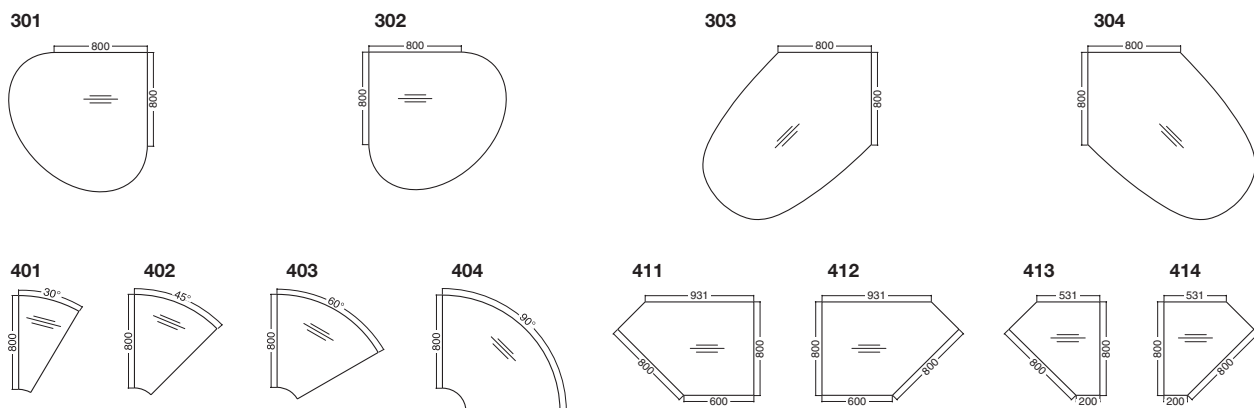

Přehled pracov. desek přídatných EKOTECH – Overview of EKOTECH Supplement. Worksurfaces