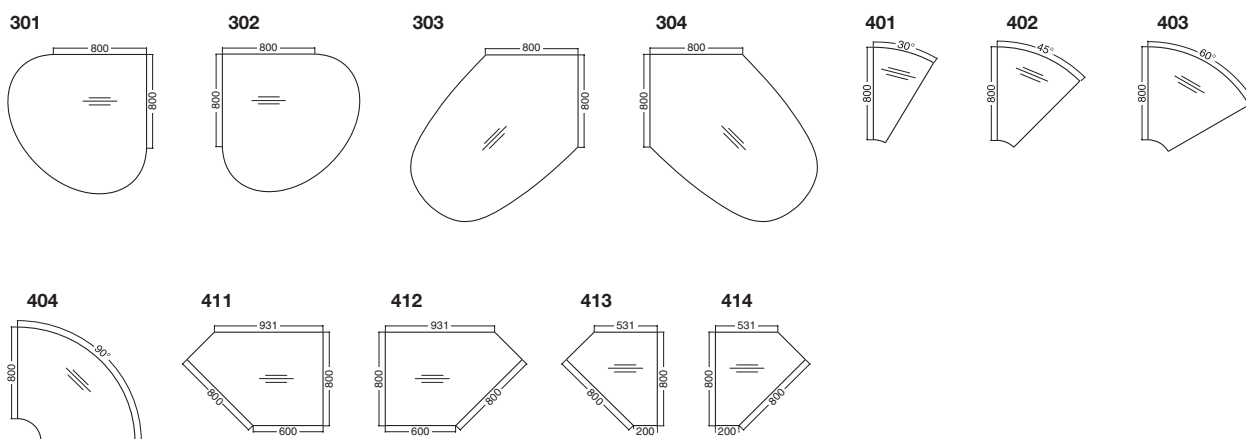

Přehled pracovních desek přídatných LTD – Overview of MFC Supplementary Worksurfaces