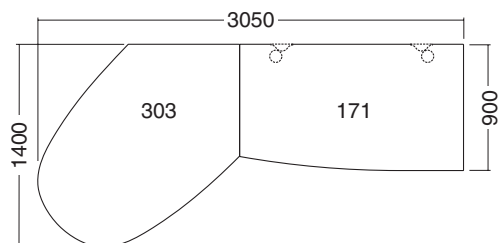

Stolové sestavy – Configurations

Stolová sestava Arkus C (171+303) 1400 × 3050 Arkus configuration Arkus C (171+303) 1400 × 3050

	LTD – MFC šedá grey	LTD – MFC buk beech	LTD – MFC divoká hruška wild pear	LTD – MFC bílá white	EKOTECH šedá grey	EKOTECH buk beech	EKOTECH divoká hruška wild pear	EKOTECH bílá white
RAL9004	030101245	030101250	030101252	030101270	030101240	030101253	030101251	030101269
RAL9007	020101245	020101250	020101252	020101270	020101240	020101253	020101251	020101269
RAL9010	040101245	040101250	040101252	040101270	040101240	040101253	040101251	040101269
RAL9022	010101245	010101250	010101252	010101270	010101240	010101253	010101251	010101269

Stolová sestava Arkus A (171+303) 1400 × 3050 Arkus configuration Arkus A (171+303) 1400 × 3050

	LTD – MFC šedá grey	LTD – MFC buk beech	LTD – MFC divoká hruška wild pear	LTD – MFC bílá white	EKOTECH šedá grey	EKOTECH buk beech	EKOTECH divoká hruška wild pear	EKOTECH bílá white
RAL9004	030601245	030601250	030601252	030601270	030601240	030601253	030601251	030601269
RAL9007	020601245	020601250	020601252	020601270	020601240	020601253	020601251	020601269
RAL9010	040601245	040601250	040601252	040601270	040601240	040601253	040601251	040601269
RAL9022	010601245	010601250	010601252	010601270	010601240	010601253	010601251	010601269