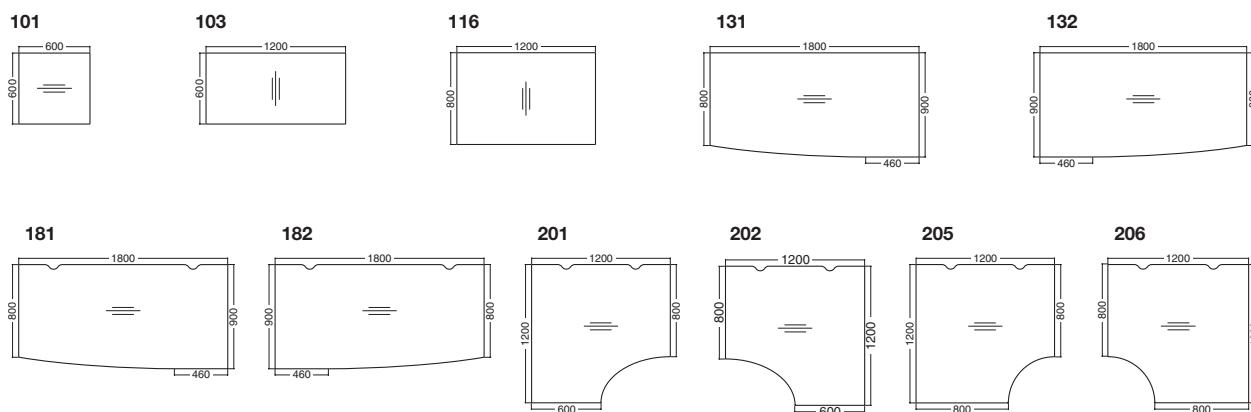

Přehled pracovních desek stolových EKOTECH – Overview of EKOTECH Task Worksurfaces