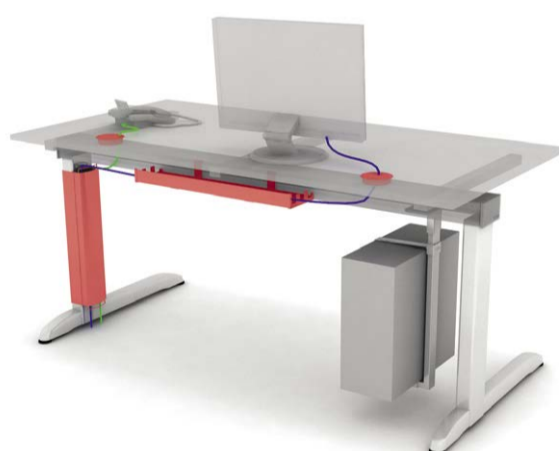

Arkus C

A variation on a successful theme. The C leg adds a touch of utility to the Arkus desk.

Versatile and functional, the Arkus solution combines simplicity, strength and an elegant aesthetic for today's interiors. When launched it was revolutionary being one of the early beam-system desks. Configuration flexibility has kept it at the top of its class – it has an elegant practicality that does not age. It may have been launched last century, but it is a 21st century desk.

6

Lehman Brothers – Arkus C conference tables and 200 Horizont workstations were supplied to this major American bank

7

S

Design: Hans Verboom

Worksurfaces

Arkus C

Worksurface extensions