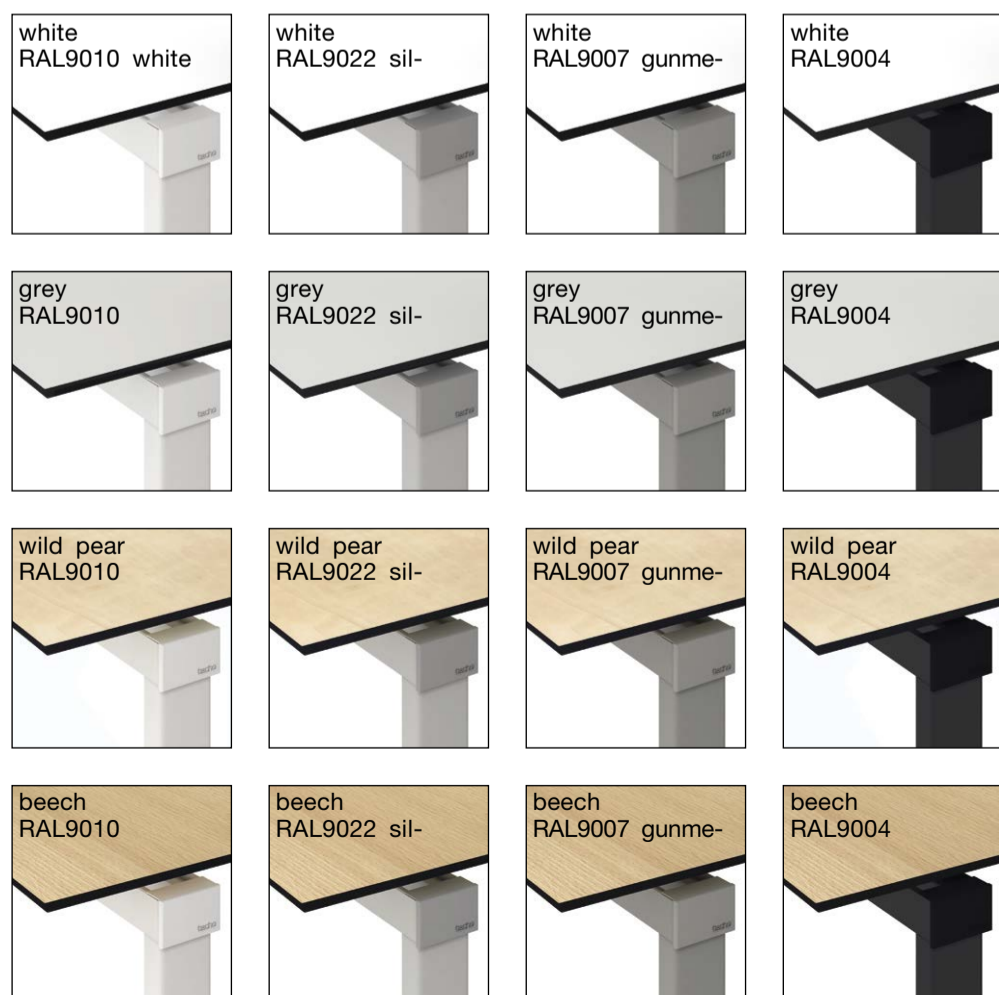

EKOTECH worksurface and frame combinations