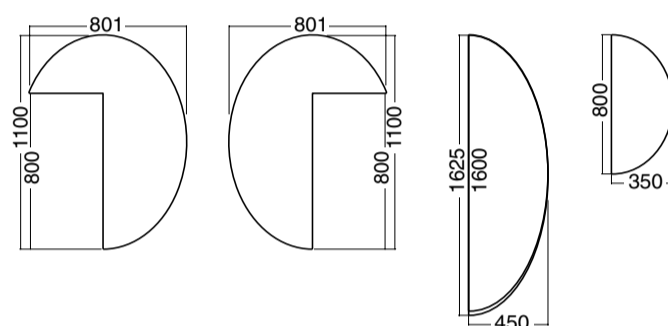

6

Lehman Brothers – Arkus C conference tables and 200 Horizont workstations were supplied to this major American bank

7

S

Design: Hans Verboom

Worksurfaces

Arkus C

Worksurface extensions