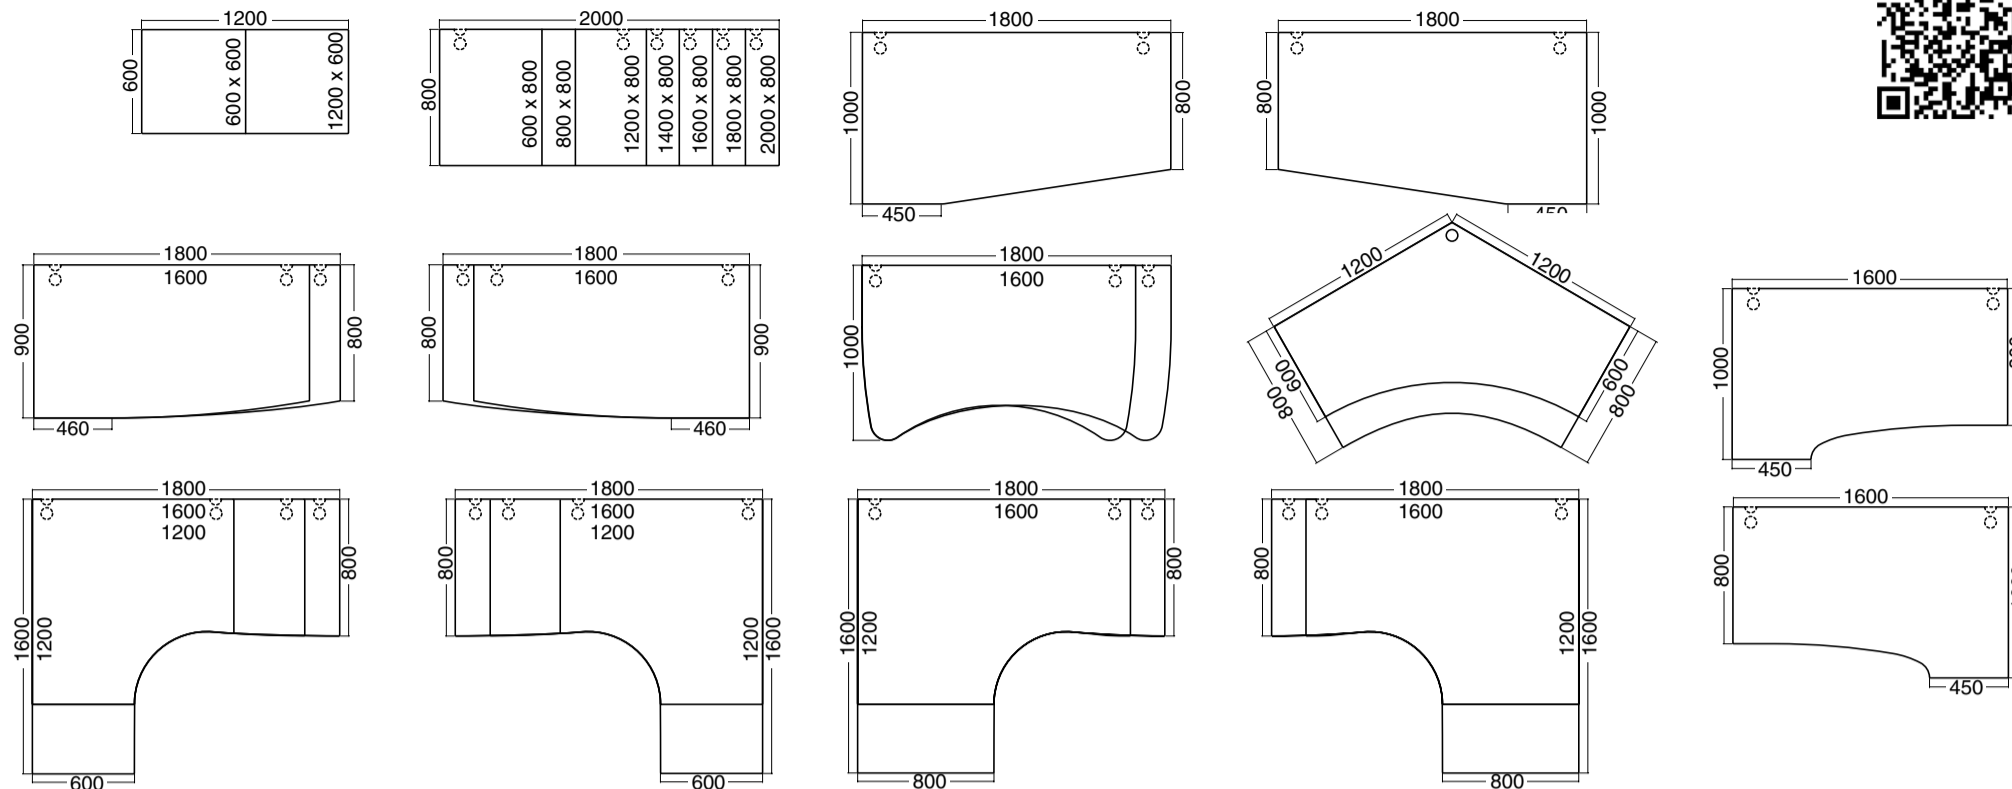

6

Lehman Brothers – Arkus C conference tables and 200 Horizont workstations were supplied to this major American bank

7

S

Design: Hans Verboom

Worksurfaces

Arkus C

Worksurface extensions