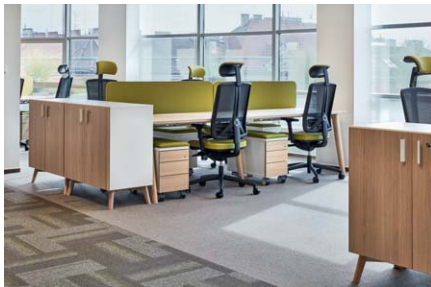

ROOT SYSTEM

ROOT SYSTEM

techo®
ROYAL AHREND COMPANY

In interiors a key role is played by the selection of **high-quality natural materials**, good layout, ergonomics, pleasant and functional lighting, acoustic comfort, live plants and anything else that makes us feel good. We are offering contact with nature. Thanks to its solid ash-wood base, Root adds a feeling of luxury to any interior in which it is placed. It is suitable for offices, cafes, function rooms, reception

RB (Hygiene Home)
Czech Republic, spol. s r.o.
Supplier: Interier Říčany
Dealer: APM Interier
Design: Pavlína Pečová
Photo: Peter Fabo

areas and meeting rooms. It is also suitable for use in the home. Its options for variability are almost endless. Coffee tables are available in two heights and sizes that can be combined with low seating or higher chairs. The system also offers storage space, so it is possible to tailor the interior furnishings from a combination of individual products. This furniture can create a comfortable atmosphere in any interior. Changing the table-top décor adds a further “dimension” – the visual one.

The Root range of tables are available with several practical accessories – hooks for bags, and cable channels that keep cables off the table top providing more and unhindered workspace. We also offer a range of low seating with matching bases. An interior will gain design value from a uniformity in the furnishings.