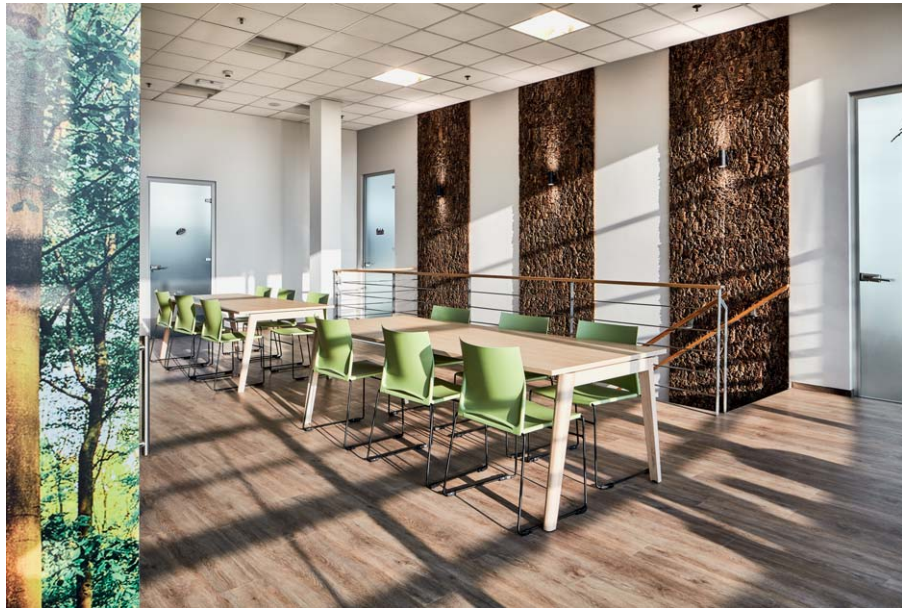

ROOT SYSTEM

ROOT SYSTEM

techo®
ROYAL AHREND COMPANY

In interiors a key role is played by the selection of **high-quality natural materials**, good layout, ergonomics, pleasant and functional lighting, acoustic comfort, live plants and anything else that makes us feel good. We are offering contact with nature. Thanks to its solid ash-wood base, Root adds a feeling of luxury to any interior in which it is placed. It is suitable for offices, cafes, function rooms, reception

RB (Hygiene Home)
Czech Republic, spol. s r.o.
Supplier: Interier Říčany
Dealer: APM Interier
Design: Pavlína Pečová
Photo: Peter Fabo

areas and meeting rooms. It is also suitable for use in the home. Its options for variability are almost endless. Coffee tables are available in two heights and sizes that can be combined with low seating or higher chairs. The system also offers storage space, so it is possible to tailor the interior furnishings from a combination of individual products. This furniture can create a comfortable atmosphere in any interior. Changing the table-top décor adds a further “dimension” – the visual one.

The Root range of tables are available with several practical accessories – hooks for bags, and cable channels that keep cables off the table top providing more and unhindered workspace. We also offer a range of low seating with matching bases. An interior will gain design value from a uniformity in the furnishings.