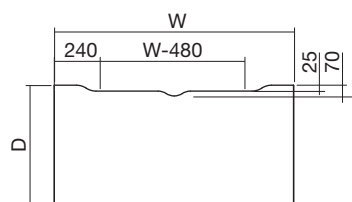

Note:

- it is necessary to order an extended frame for desktops 1800–2100 mm
- the desktops are supplied with the package (for the connection of the desktop and the frame)
- the desktops are prepared for mounting basic screen holders, cable trays and the control panel
- produced by Ahrend