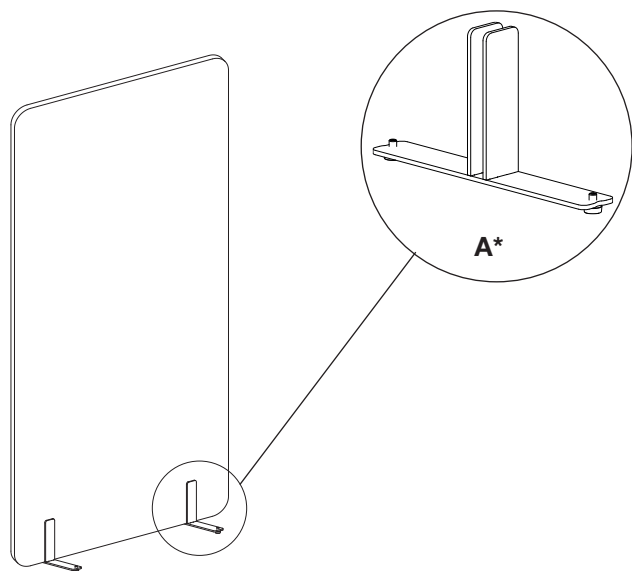

Paravány V | Screens V

**Podstavec WF Felt
Support WF Felt**

RAL9004 **190005339**