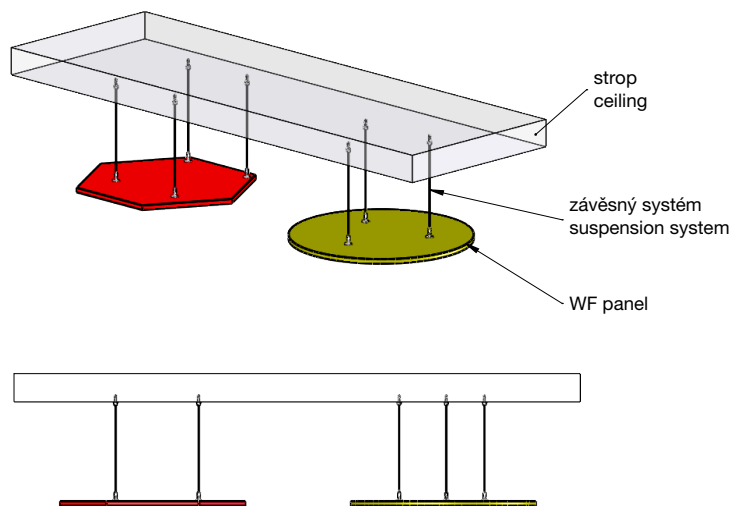

800×1764 mm

980×1764 mm

Panely WF Felt | WF Felt panels

Závěsný systém pro panely WF Felt Ceiling suspension system for WF Felt panels

code
Závěsný lankový systém
Hanging stainless steel wire system

code
190023099