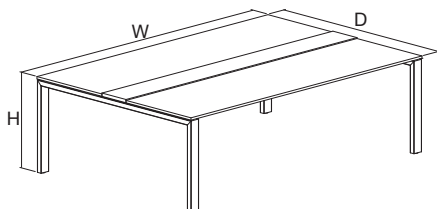

tvarová
barrel
shape
barrel

WxD

2400x1300 **046309070**

Stůl konferenční No.1 Library 2400x1600 RAL9010, 2x Deska 2400x675 pravoúhlá library LTD18 W980 ST15 bílá
1x Deska 2400x250 pravoúhlá library LTD25 H3157 ST12 dub
Desk conference No.1 Library 2400x1600 RAL9010, 2x Desktop 2400x675 rectangular library MFC18 W980 ST15 white
1x Desktop 2400x250 rectangular library MFC25 H3157 ST12 oak

pravoúhlá
library
rectangular
library

WxD

2400x1600 **046309170**

Stůl konferenční No.1 Kruh RAL9010, 1x Deska $d=1600$ tvarová kruh LTD18 W980 ST15 bílá
Desk conference No.1 Circle RAL9010, 1x Desktop $d=1600$ shaped circle MFC18 W980 ST15 white