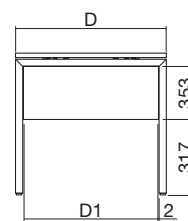

RAL9010

	W=1200	W=1400	W=1600	W=1800
	W1=1022	W1=1222	W1=1422	W1=1622
H=400	046311270	046311370	046311470	046311570

Zákryt No.1 boční 800x353 RAL9010 LTD18 W980 ST15 bílá
Modesty panel No.1 side 800x353 RAL9010 MFC18 W980 ST15 white

sestava včetně držáků | including holders