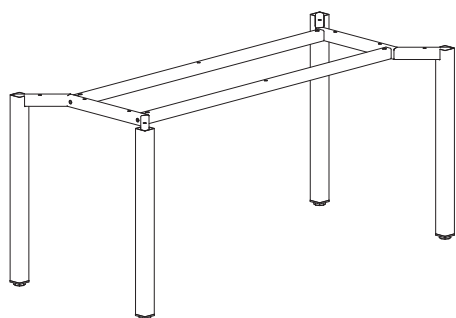

Podnoží stolu ALFA 200H 1600x700
Framework ALFA 200H 1600x700

RAL9010 **043701027**