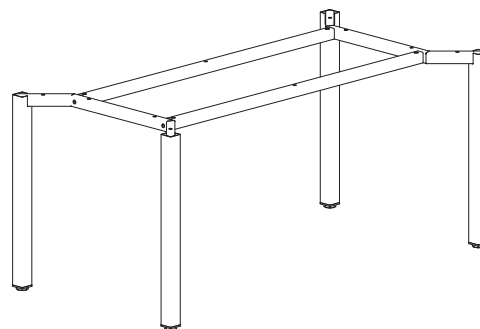

Podnoží stolu ALFA 200H 1600x800
Framework ALFA 200H 1600x800

RAL9010 **043702027**