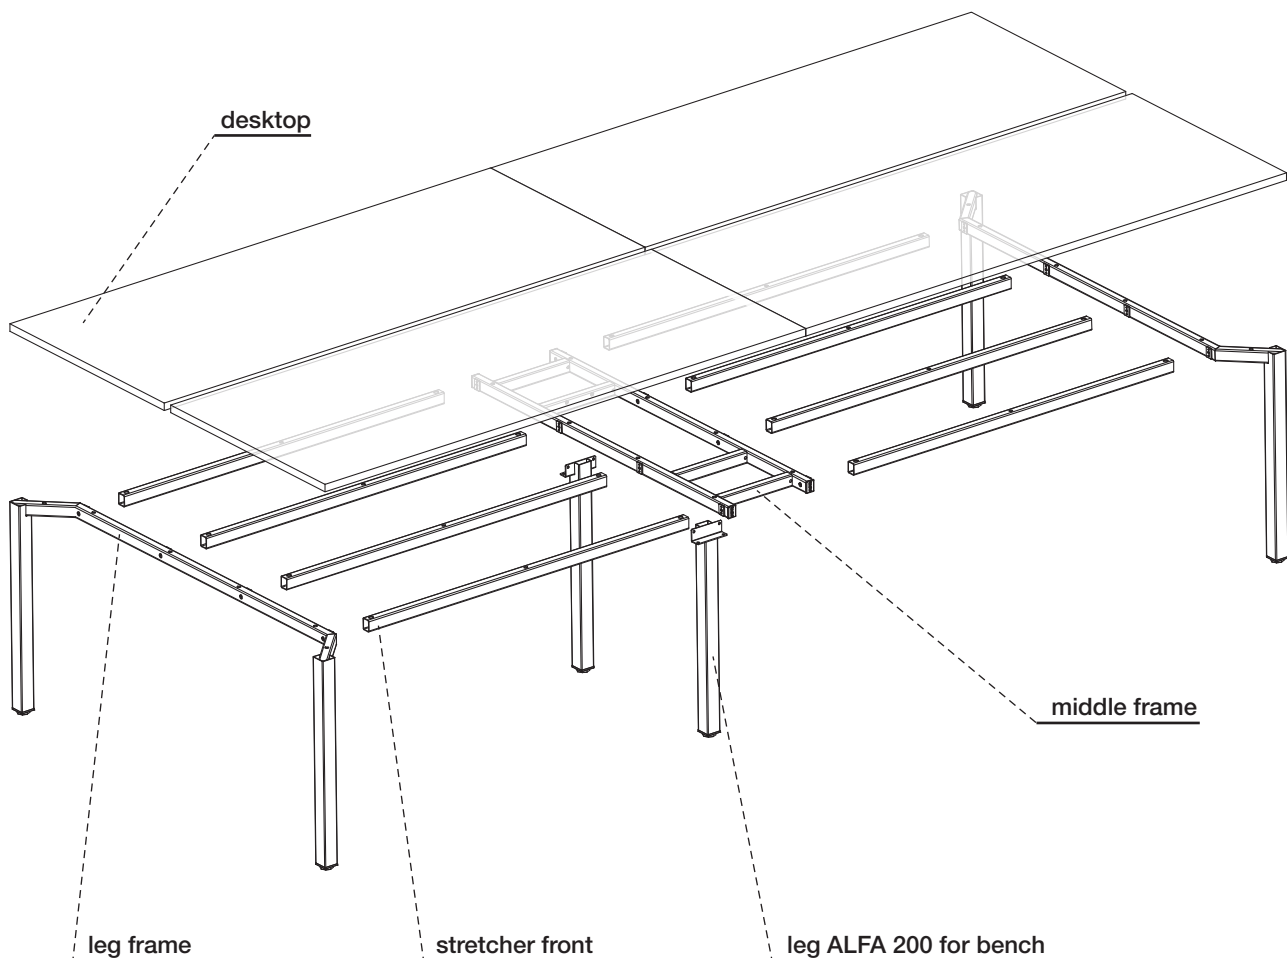

Base

The steel-frame base comprises two side pieces (welded leg has cross section 50x50 mm and bent profile 30x40 mm) and two linking profiles. The legs can be adjusted for levelling (15 mm range) on uneven floors. The basic desk height is 735 (18 mm top) or 742 mm (25 mm top). On request a height adjustable frame is available (adjustable between 740 and 880 mm). Metal parts are finished with a high quality epoxy-polyester powder coating that ensures a high resistance to the wear and tear common in an office environment.

Colours – standard colours RAL Ahrend a.s. (RAL9004, RAL9007, RAL9010, RAL9022).

Desktops

Desktops are made from a wood-based material from certified suppliers (18 or 25 mm MFC with 2 mm ABS edges in the same décor as the work surface – for selected decors the edges are attached using laser technology).

The worksurface finishes

U1188 – grey
0381PR – beech
R5413 – wild pear
W400 – white

Accessories

A range of accessories are available for the ALFA 200 desk system (screens, vertical and horizontal cable channels, PC holder etc.).

The handbook contains just basic information – because of the extensive variability of the frame just selected configurations are shown (RAL9010) along with standard frame components.