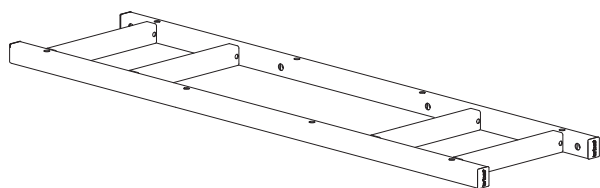

Kancelářský systém **ALFA 200**

Podnoží stolů | Desk frames

Rám prostřední 1600 ALFA 200H sestava
Middle frame 1600 ALFA 200H assembly

RAL9004 **510283539**
RAL9007 **510283515**
RAL9010 **510283527**
RAL9022 **510283510**

Příčka čelní 1000 (L=661) ALFA 200
Stretcher front 1000 (L=661) ALFA 200

RAL9004 **509370639**
RAL9007 **509370615**
RAL9010 **509370627**
RAL9022 **509370610**

Noha ALFA 200 pro BENCH sestava
Leg ALFA 200 for BENCH assembly

RAL9004 **510283639**
RAL9007 **510283615**
RAL9010 **510283627**
RAL9022 **510283610**

Příčka čelní 1200 (L=861) ALFA 200
Stretcher front 1200 (L=861) ALFA 200

RAL9004 **509730939**
RAL9007 **509730915**
RAL9010 **509730927**
RAL9022 **509730910**

Příčka čelní 800 (L=461) ALFA 200
Stretcher front 800 (L=461) ALFA 200

RAL9004 **509731239**
RAL9007 **509731215**
RAL9010 **509731227**
RAL9022 **509731210**

Příčka čelní 1400 (L=1061) ALFA 200
Stretcher front 1400 (L=1061) ALFA 200

RAL9004 **509731039**
RAL9007 **509731015**
RAL9010 **509731027**
RAL9022 **509731010**