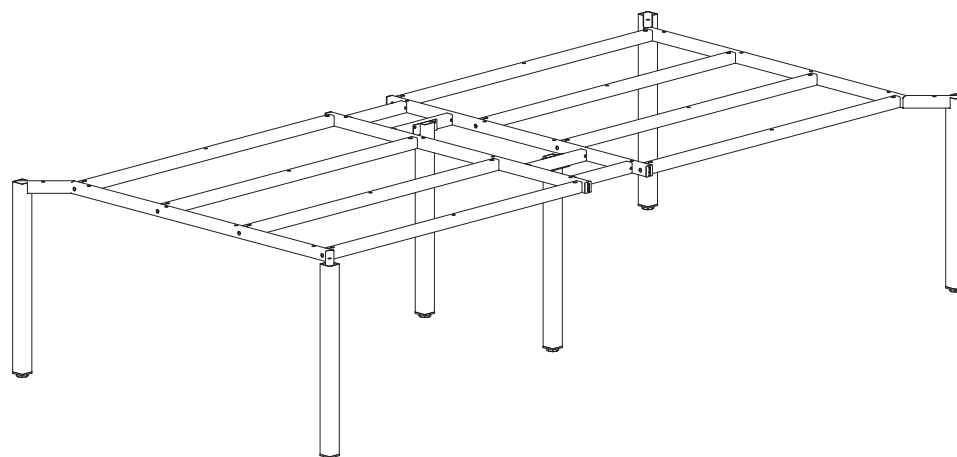

Podnoží Bench ALFA 200H 3200x1600
Framework Bench ALFA 200H 3200x1600

RAL9010 **043704027**