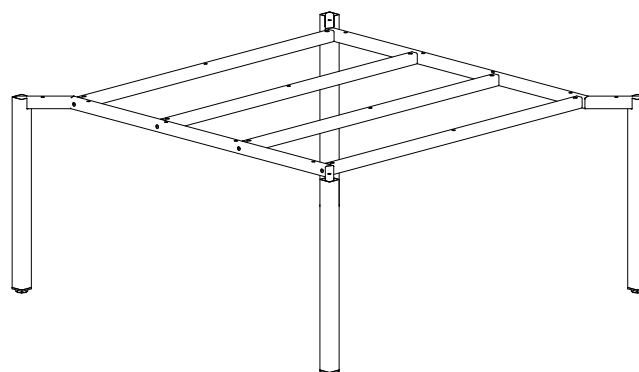

Podnoží Bench ALFA 200H 1600x1600
Framework Bench ALFA 200H 1600x1600

RAL9010 **043703027**