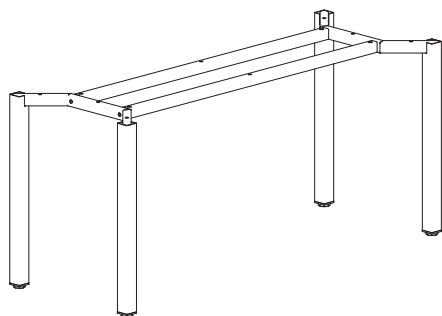

Kancelářský systém **ALFA 200**

Podnoží stolů | Desk frames

Podnoží stolu ALFA 200H 1600x600
Framework ALFA 200H 1600x600

RAL9010 **043700027**