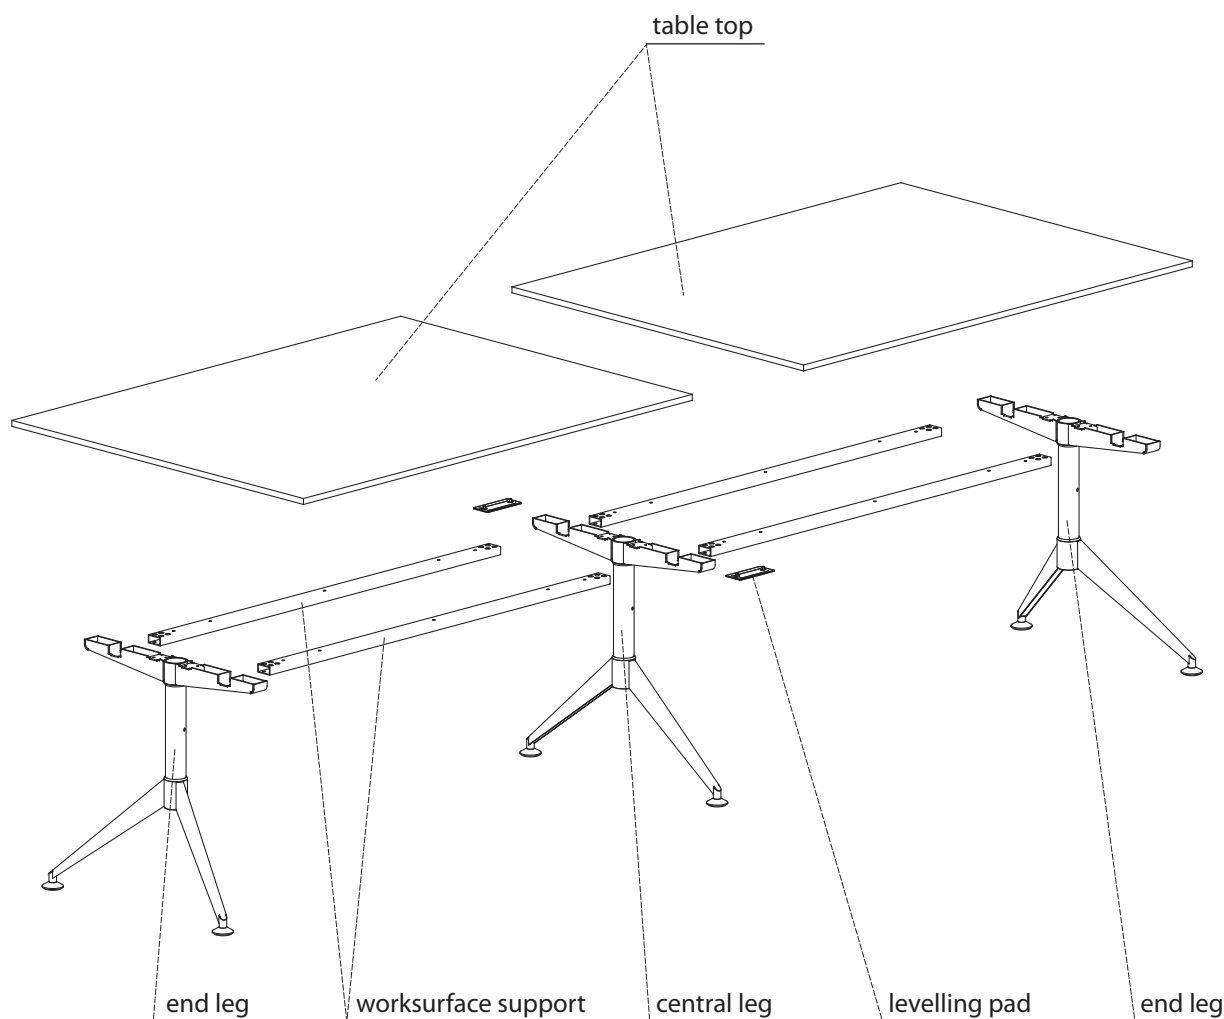

A central leg is also made from two components – a welded stainless steel base (4 arms) and a welded X-shape steel construction for attachment to the table top.

The supports are made from 50×25×2 mm section steel profile. The steel parts of the base are treated with a high quality epoxy-polyester powder coating in colour RAL9004 (black), which provides a protective coating against standard office wear and tear.

Table height: 744 mm (table top thickness 18 mm)
751 mm (table top thickness 25 mm)

Minimum table dimensions:

800×800 mm (width×depth)

Maximum table dimensions:

2000×1300 mm

(width×depth – 1× table top, 2× end leg)

4000×1300 mm

(width×depth – 2× table top, 2× end leg, 1× middle leg)

Table tops

The standard table tops are made from 18 mm thick laminated chipboard with 2 mm plastic edges in standard finish U1188 (7051) Grey, 6861 (358) Beech, 8999 (R5413) Wild pear and W980 ST15 White; finish W980 ST15 white (standard MFC); in Topmatt 25 mm thickness in finishes U999 ST9 Black and U727 ST9 Stone Grey.

Laminate PerfectSense Topmatt is characterised by its high scratch resistance. The super-matt, warm and velvety texture with anti-fingerprint effect can be used for horizontal surfaces subjected to high levels of stress.