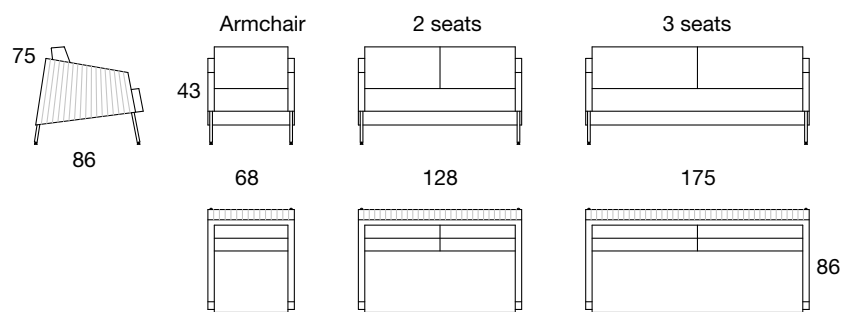

Soft Seating

Ress

	Group A	Group B	Group C	Group D	Group E	hmotnost weight [kg]
Ress armchair chrome	07441000A	07441000B	07441000C	07441000D	07441000E	18,40
Ress 2 seats sofa chrome	07442000A	07442000B	07442000C	07442000D	07442000E	22,40
Ress 3 seats sofa chrome	07443000A	07443000B	07443000C	07443000D	07443000E	36,60

colour options

	chrome	powder coating	wood paint	lacquer
Ress armchair	X	X		
Ress 2 seats sofa	X	X		
Ress 3 seats sofa	X	X