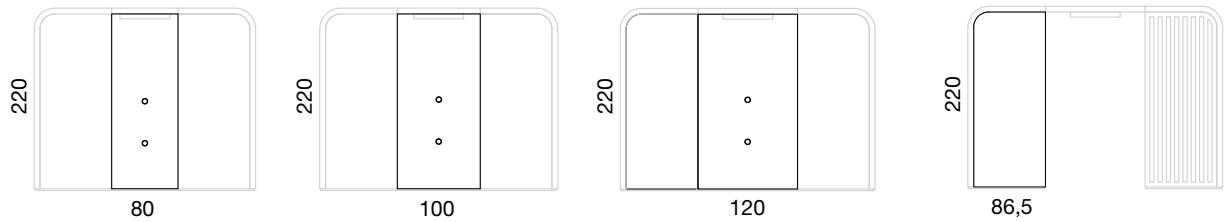

Soft Seating

Chalet

	Group A	Group B	Group C	Group D	Group E	hmotnost weight [kg]
Chalet upholstered side panel 865	07408000A	07408000B	07408000C	07408000D	07408000E	42,00
Chalet upholstered media panel 800	07409000A	07409000B	07409000C	07409000D	07409000E	37,00
Chalet upholstered media panel 1000	07410000A	07410000B	07410000C	07410000D	07410000E	44,00
Chalet upholstered media panel 1200	07411000A	07411000B	07411000C	07411000D	07411000E	50,00

colour options

	chrome	powder coating	wood paint	lacquer
Chalet upholstered side panel 865	X	X		
Chalet upholstered media panel 800	X	X		
Chalet upholstered media panel 1000	X	X		
Chalet upholstered media panel 1200	X	X