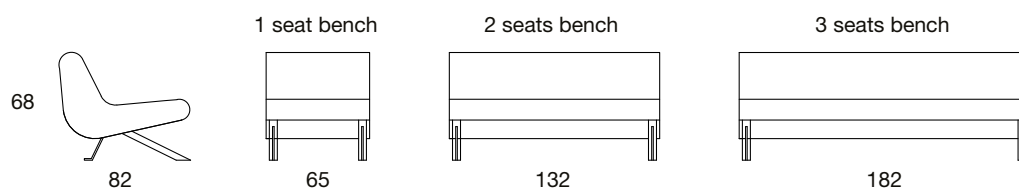

Soft Seating

Onda

	Group A	Group B	Group C	Group D	Group E	hmotnost weight [kg]
Onda 1 seat bench chrome			07463000C	07463000D	07463000E	26,00
Onda 2 seats chrome bench			07464000C	07464000D	07464000E	32,50
Onda 3 seats chrome bench			07465000C	07465000D	07465000E	41,00

colour options

	chrome	powder coating	wood paint	lacquer
Onda 1 seat bench chrome	X	X		
Onda 2 seats chrome bench	X	X		
Onda 3 seats chrome bench	X	X		

Onda coffee tables

	hmotnost weight [kg]
Onda r60 coffee table - desktop white, frame chrome	072540078 9,00
Onda r90 coffee table - desktop white, frame chrome	072550078 13,00

colour options

	chrome	powder coating	wood paint	lacquer
Onda r60 coffee table	X	X		X
Onda r90 coffee table	X	X		X