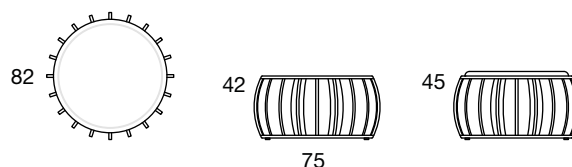

Group A	Group B	Group C	Group D	Group E	hmotnost weight [kg]
C-anenome *stool lacquer finish - white	07467000A	07467000B	07467000C	07467000D	07467000E	24,40

	hmotnost weight [kg]
C-anenome *coffee table white	073670089

colour options

	chrome	powder coating	wood paint	lacquer
C-anenome *stool lacquer finish - white				X
C-anenome *coffee table white				X