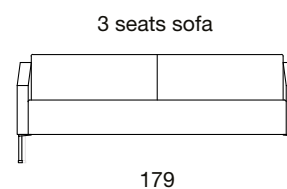

colour options

	chrome	powder coating	wood paint	lacquer
Pera armchair	X			
Pera 2 seats sofa	X			
Pera 3 seats sofa	X			

Pera coffee tables

		hmotnost weight [kg]
Pera 50x50 coffee table - desktop white, frame chrome	072290080	13,75
Pera 50x100 coffee table - desktop white, frame chrome	072300080	34,25
Pera 100x100 coffee table - desktop white, frame chrome	072310080	48,25
Pera 50x50 coffee table *sides open - desktop white, frame chrome	072320080	11,45
Pera 50x100 coffee table *sides open - desktop white, frame chrome	072330080	28,25
Pera 100x100 coffee table *sides open - desktop white, frame chrome	072340080	39,80