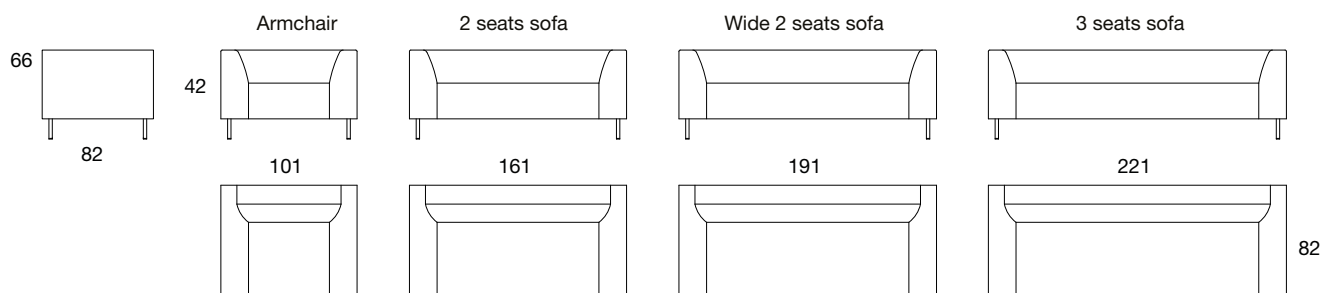

Soft Seating

Tara

	Group A	Group B	Group C	Group D	Group E	hmotnost weight [kg]
Tara armchair chrome	07448000A	07448000B	07448000C	07448000D	07448000E	39,00
Tara 2 seats sofa chrome	07449000A	07449000B	07449000C	07449000D	07449000E	48,60
Tara wide 2 seats sofa chrome	07450000A	07450000B	07450000C	07450000D	07450000E	52,30
Tara 3 seats sofa chrome	07451000A	07451000B	07451000C	07451000D	07451000E	56,00

	colour options			
	chrome	powder coating	wood paint	lacquer
Tara armchair	X	X		
Tara 2 seats sofa	X	X		
Tara wide 2 seats sofa	X	X		
Tara 3 seats sofa	X	X