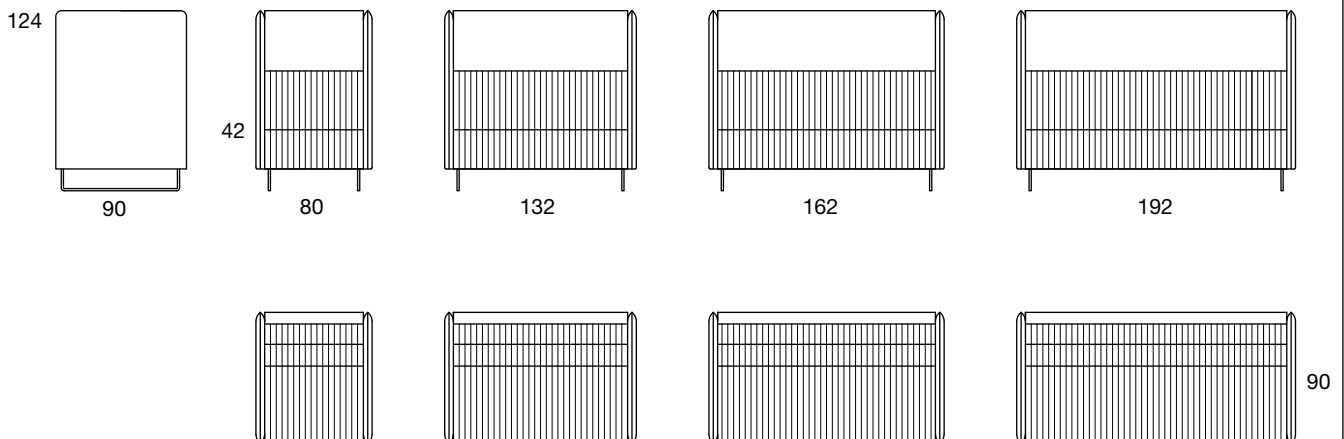

Group A	Group B	Group C	Group D	Group E	hmotnost weight [kg]	hmotnost weight [kg]
Mona high armchair	072040081	072040082	072040084	072040085	072040086	072040087	51,00
Mona high 2 seats sofa	072050081	072050082	072050084	072050085	072050086	072050087	66,75
Mona high wide 2 seats sofa	072060081	072060082	072060084	072060085	072060086	072060087	74,40
Mona high 3 seats sofa	072070081	072070082	072070084	072070085	072070086	072070087	83,95

	colour options			
	chrome	powder coating	wood paint	lacquer
Mona high armchair	X	X		
Mona high 2 seats sofa	X	X		
Mona high wide 2 seats sofa	X	X		
Mona high 3 seats sofa	X	X