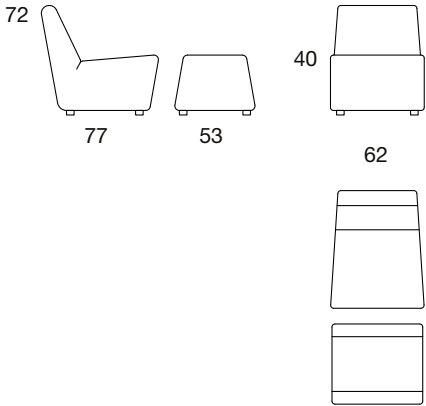

Aura light

	Group A	Group B	Group C	Group D	Group E	hmotnost weight [kg]
Aura light 1 seat sofa	07420000A	07420000B	07420000C	07420000D	07420000E	13,65
Aura light stool	07421000A	07421000B	07421000C	07421000D	07421000E	10,80

colour options

chrome   powder coating   wood paint   lacquer

Aura light 1 seat sofa

Aura light stool