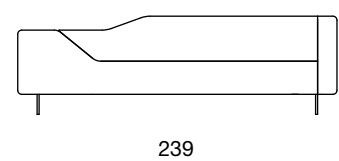

Soft Seating

Knot

	Group A	Group B	Group C	Group D	Group E	hmotnost weight [kg]
Knot armchair chrome *both sides arrow arms	07456000A	07456000B	07456000C	07456000D	07456000E	52,00
Knot armchair chrome *left	07457000A	07457000B	07457000C	07457000D	07457000E	52,00
Knot armchair chrome *right	07458000A	07458000B	07458000C	07458000D	07458000E	52,00
Knot 2 seats sofa chrome *left	07459000A	07459000B	07459000C	07459000D	07459000E	58,00
Knot 2 seats sofa chrome *right	07460000A	07460000B	07460000C	07460000D	07460000E	58,00
Knot 3 seats sofa chrome *left	07461000A	07461000B	07461000C	07461000D	07461000E	74,50
Knot 3 seats sofa chrome *right	07462000A	07462000B	07462000C	07462000D	07462000E	74,50

	colour options			
	chrome	powder coating	wood paint	lacquer
Knot armchair *both sides arrow arms	X	X		
Knot armchair *left / right	X	X		
Knot 2 seats sofa *left / right	X	X		
Knot 3 seats sofa *left / right	X	X