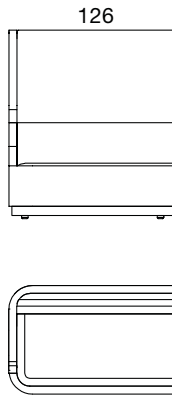

2 seats sofa with 1 arm