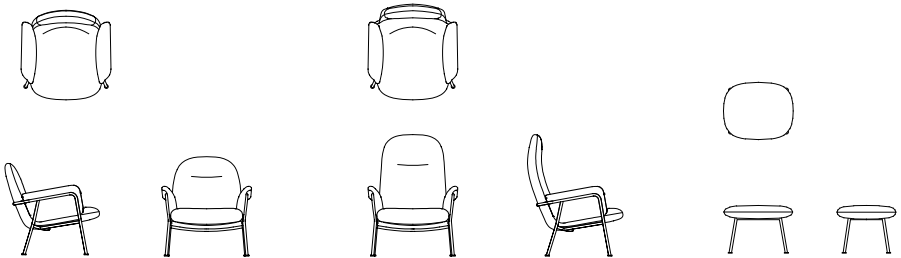

Group A	Group B	Group C	Group D	Group E	hmotnost weight [kg]
Reptile low back chrome with upholstered arms	07201000A	07201000B	07201000C	07201000D	07201000E	24,40
Reptile high back chrome with upholstered arms	07202000A	07202000B	07202000C	07202000D	07202000E	27,80
Reptile stool chrome	07203000A	07203000B	07203000C	07203000D	07203000E	8,60

	colour options			
	chrome	powder coating	wood paint	lacquer
Reptile low back with upholstered arms	X	X		
Reptile high back with upholstered arms	X	X		
Reptile stool	X	X