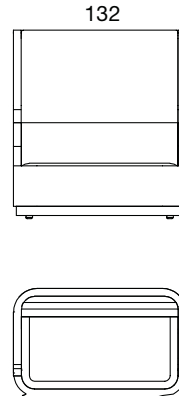

2 seats sofa