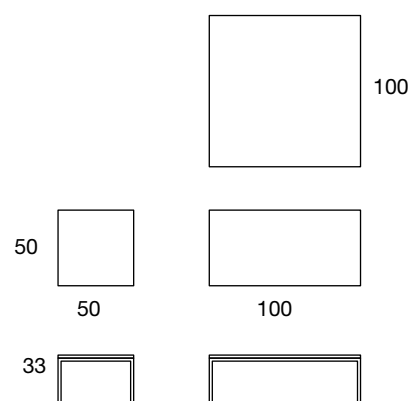

Soft Seating

Enna coffee tables

		hmotnost weight [kg]
Enna 50x50 coffee table - desktop white, frame chrome	072880078	10,35
Enna 50x100 coffee table - desktop white, frame chrome	072890078	20,69
Enna 100x100 coffee table - desktop white, frame chrome	072900078	29,80

	colour options			
	chrome	powder coating	wood paint	lacquer
Enna 50x50 coffee table - desktop white, frame chrome	X	X		X
Enna 50x100 coffee table - desktop white, frame chrome	X	X		X
Enna 100x100 coffee table - desktop white, frame chrome	X	X		X