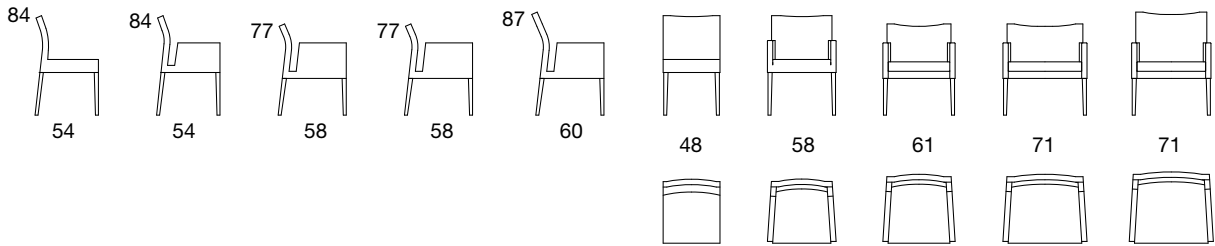

Group A	Group B	Group C	Group D	Group E	hmotnost weight [kg]
Vera chair wood finish - natural	07139000A	07139000B	07139000C	07139000D	07139000E	10,80
Vera chair arms wood finish - natural	07140000A	07140000B	07140000C	07140000D	07140000E	13,20
Vera armchair wood finish - natural	07141000A	07141000B	07141000C	07141000D	07141000E	11,80
Vera wide armchair wood finish - natural	07142000A	07142000B	07142000C	07142000D	07142000E	14,10
Vera wide and high armchair wood finish - natural	07143000A	07143000B	07143000C	07143000D	07143000E	13,50

colour options

	chrome	powder coating	wood paint	lacquer
Vera chair			beech	
Vera chair arms			beech	
Vera armchair			beech	
Vera wide armchair			beech	
Vera wide and high armchair			beech