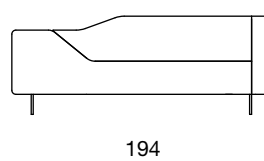

Soft Seating

Knot

	Group A	Group B	Group C	Group D	Group E	hmotnost weight [kg]
Knot armchair chrome *both sides arrow arms	07456000A	07456000B	07456000C	07456000D	07456000E	52,00
Knot armchair chrome *left	07457000A	07457000B	07457000C	07457000D	07457000E	52,00
Knot armchair chrome *right	07458000A	07458000B	07458000C	07458000D	07458000E	52,00
Knot 2 seats sofa chrome *left	07459000A	07459000B	07459000C	07459000D	07459000E	58,00
Knot 2 seats sofa chrome *right	07460000A	07460000B	07460000C	07460000D	07460000E	58,00
Knot 3 seats sofa chrome *left	07461000A	07461000B	07461000C	07461000D	07461000E	74,50
Knot 3 seats sofa chrome *right	07462000A	07462000B	07462000C	07462000D	07462000E	74,50

	colour options			
	chrome	powder coating	wood paint	lacquer
Knot armchair *both sides arrow arms	X	X		
Knot armchair *left / right	X	X		
Knot 2 seats sofa *left / right	X	X		
Knot 3 seats sofa *left / right	X	X