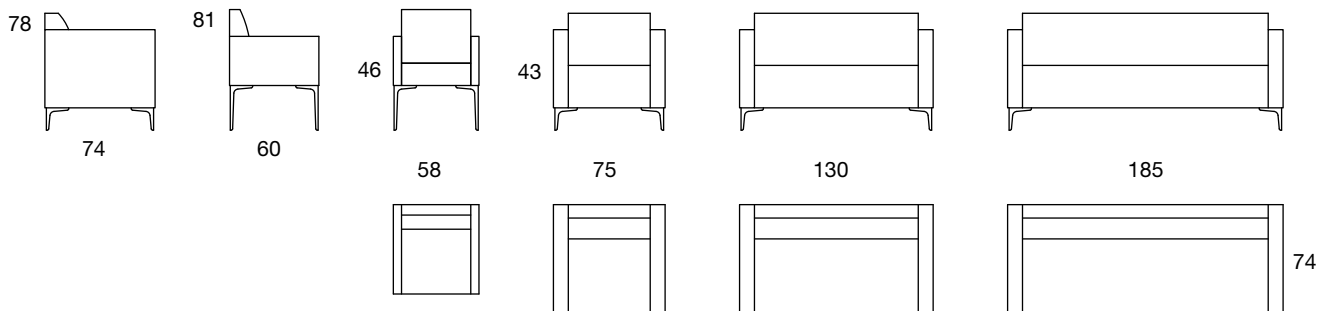

Soft Seating

Cara small

	Group A	Group B	Group C	Group D	Group E	hmotnost weight [kg]
Carena armchair *with cara legs chrome	07305000A	07305000B	07305000C	07305000D	07305000E	19,40
Cara small armchair chrome	07306000A	07306000B	07306000C	07306000D	07306000E	31,00
Cara small 2 seats sofa chrome	07307000A	07307000B	07307000C	07307000D	07307000E	41,00
Cara small 3 seats sofa chrome	07308000A	07308000B	07308000C	07308000D	07308000E	46,00

colour options

	chrome	powder coating	wood paint	lacquer
Carena armchair *with cara legs chrome	X	X		
Cara small armchair chrome	X	X		
Cara small 2 seats sofa chrome	X	X		
Cara small 3 seats sofa chrome	X	X