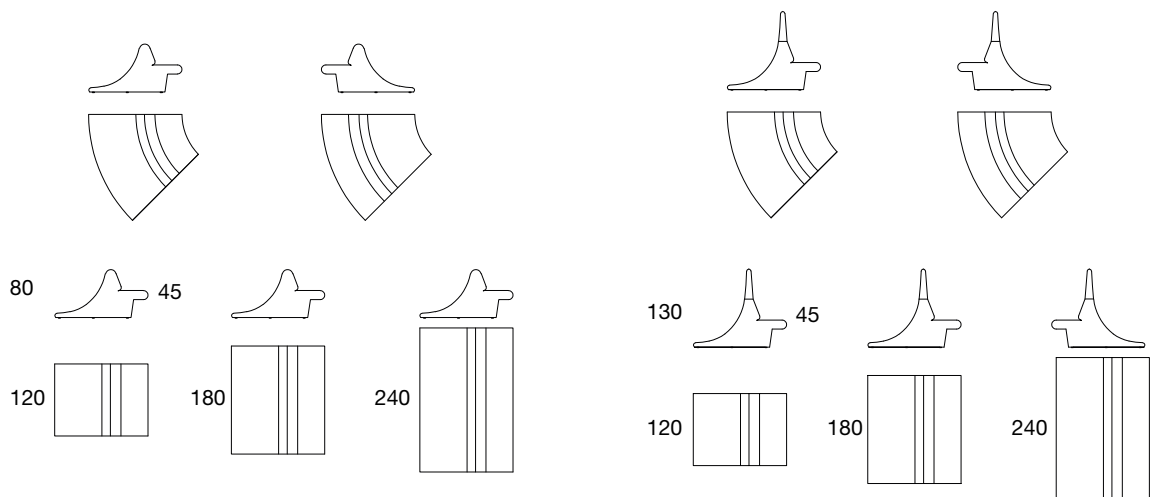

Group A	Group B	Group C	Group D	Group E	hmozt weight [kg]
Bullseye low r500 1/8 unit - concave	07264000A	07264000B	07264000C	07264000D	07264000E	77,00
Bullseye low r500 1/8 unit - convex	07265000A	07265000B	07265000C	07265000D	07265000E	77,00
Bullseye low straight l120	07266000A	07266000B	07266000C	07266000D	07266000E	54,00
Bullseye low straight l180	07267000A	07267000B	07267000C	07267000D	07267000E	81,00
Bullseye low straight l240	07268000A	07268000B	07268000C	07268000D	07268000E	108,00
Bullseye high r500 1/8 unit - concave	07269000A	07269000B	07269000C	07269000D	07269000E	86,50
Bullseye high r500 1/8 unit - convex	07270000A	07270000B	07270000C	07270000D	07270000E	86,50
Bullseye high straight l120	07271000A	07271000B	07271000C	07271000D	07271000E	67,50
Bullseye high straight l180	07272000A	07272000B	07272000C	07272000D	07272000E	101,50
Bullseye high straight l240	07273000A	07273000B	07273000C	07273000D	07273000E	135,00

colour options

chrome   powder coating   wood paint   lacquer

Bullseye low r500 1/8 unit - concave
Bullseye low r500 1/8 unit - convex
Bullseye low straight l120
Bullseye low straight l180
Bullseye low straight l240
Bullseye high r500 1/8 unit - concave
Bullseye high r500 1/8 unit - convex
Bullseye high straight l120
Bullseye high straight l180
Bullseye high straight l240