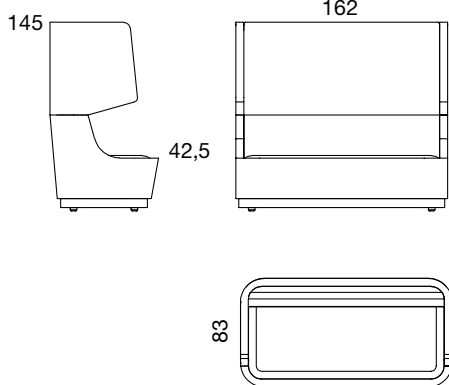

Wide 2 seats sofa