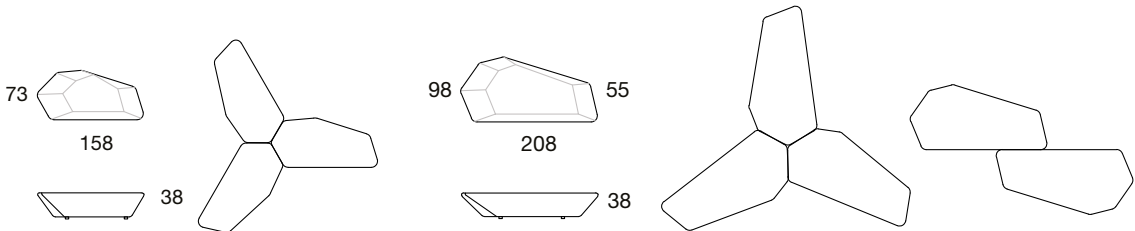

Group A	Group B	Group C	Group D	Group E	hmotnost weight [kg]
Isley large stool I208	07154000A	07154000B	07154000C	07154000D	07154000E	34,20
Isley small stool I158	07155000A	07155000B	07155000C	07155000D	07155000E	25,80

colour options

chrome   powder coating   wood paint   lacquer

Isley large stool I208

Isley small stool I158