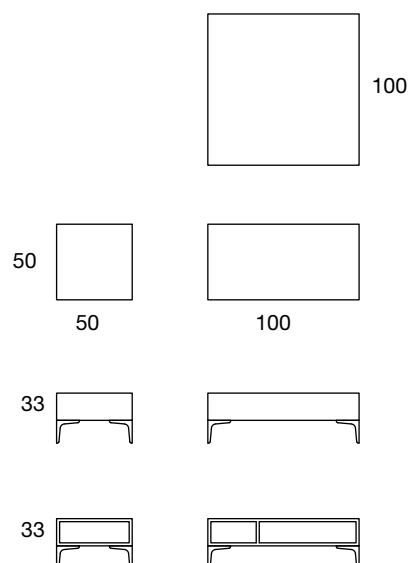

Soft Seating

Cara Coffee tables

		hmotnost weight [kg]
Cara 50x50 coffee table - desktop white, frame chrome	071720078	13,80
Cara 50x100 coffee table - desktop white, frame chrome	071730078	12,00
Cara 100x100 coffee table - desktop white, frame chrome	071740078	48,30
Cara 50x50 coffee table - sides open - desktop white, frame chrome	071750078	11,50
Cara 50x100 coffee table - sides open - desktop white, frame chrome	071760078	28,30
Cara 100x100 coffee table - sides open - desktop white, frame chrome	071770078	39,80

colour options

	chrome	powder coating	wood paint	lacquer
Cara 50x50 coffee table - desktop white, frame chrome	X	X		X
Cara 50x100 coffee table - desktop white, frame chrome	X	X		X
Cara 100x100 coffee table - desktop white, frame chrome	X	X		X
Cara 50x50 coffee table - sides open - desktop white, frame chrome	X	X		X
Cara 50x100 coffee table - sides open - desktop white, frame chrome	X	X		X
Cara 100x100 coffee table - sides open - desktop white, frame chrome	X	X		X