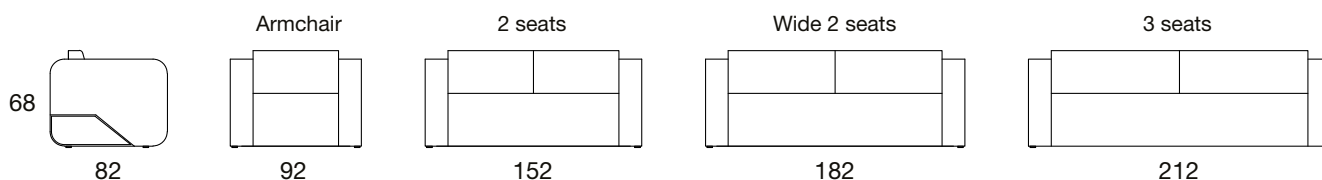

Soft Seating

Mira

	Group A	Group B	Group C	Group D	Group E	hmotnost weight [kg]
Mira armchair chrome	07452000A	07452000B	07452000C	07452000D	07452000E	29,50
Mira 2 seats sofa chrome	07453000A	07453000B	07453000C	07453000D	07453000E	40,00
Mira wide 2 seats sofa chrome	07454000A	07454000B	07454000C	07454000D	07454000E	45,00
Mira 3 seats sofa chrome	07455000A	07455000B	07455000C	07455000D	07455000E	49,80

colour options

	chrome	powder coating	wood paint	lacquer
Mira armchair	X	X		
Mira 2 seats sofa	X	X		
Mira wide 2 seats sofa	X	X		
Mira 3 seats sofa	X	X