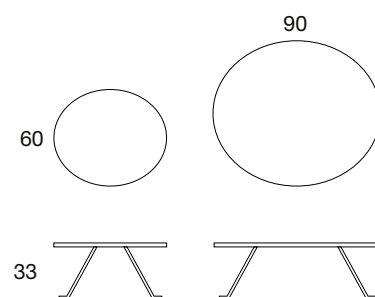

Onda coffee tables

	hmotnost weight [kg]
Onda r60 coffee table - desktop white, frame chrome	072540078 9,00
Onda r90 coffee table - desktop white, frame chrome	072550078 13,00

colour options

	chrome	powder coating	wood paint	lacquer
Onda r60 coffee table	X	X		X
Onda r90 coffee table	X	X		X