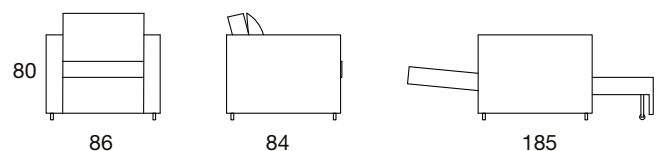

Group A	Group B	Group C	Group D	Group E	hmotnost weight [kg]
Visto armchair with bed mech. - Excluding electricity socket	07466000A	07466000B	07466000C	07466000D	07466000E	26,00

colour options

	chrome	powder coating	wood paint	lacquer
Visto armchair with bed mech. - Excluding electricity socket