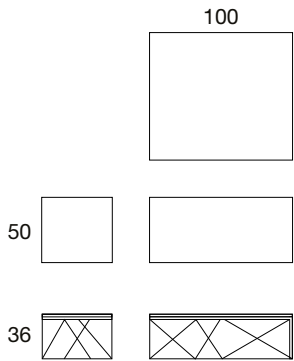

hmotnost weight [kg]
Mono 50x50 coffee table - desktop white, frame chrome	073680078	7,10
Mono 50x100 coffee table - desktop white, frame chrome	073690078	13,65
Mono 100x100 coffee table - desktop white, frame chrome	073700078	21,30

	colour options			
	chrome	powder coating	wood paint	lacquer
Mono 50x50 coffee table	X	X		X
Mono 50x100 coffee table	X	X		X
Mono 100x100 coffee table	X	X		X