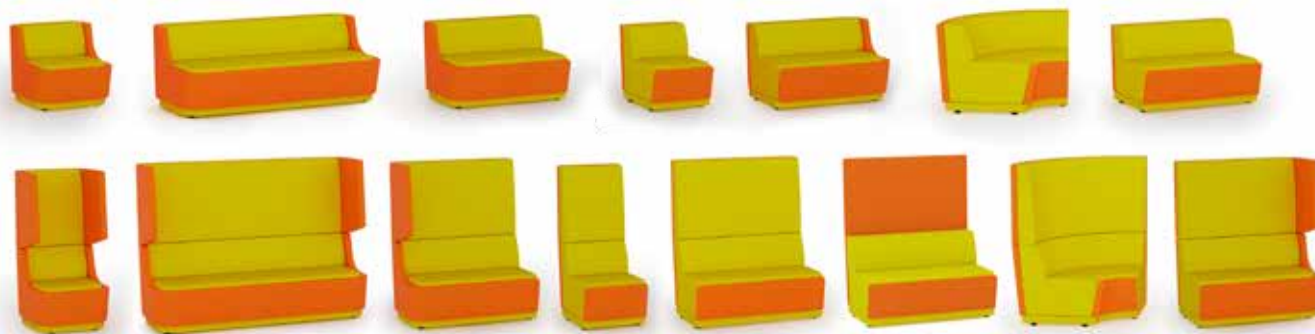

Soft Seating

Huggi

	Group A	Group B	Group C	Group D	Group E	hmotnost weight [kg]
Huggi high straight thin (600)	07345000A	07345000B	07345000C	07345000D	07345000E	41,00
Huggi high straight(1200)	07346000A	07346000B	07346000C	07346000D	07346000E	53,00
Huggi high straightfor tv (1200)	07347000A	07347000B	07347000C	07347000D	07347000E	56,00
Huggi high corner round (1080)	07348000A	07348000B	07348000C	07348000D	07348000E	48,00
Huggi high armchair (720)	07349000A	07349000B	07349000C	07349000D	07349000E	66,70
Huggi high 2 seats sofa with 1 arm (1260) l	07350000A	07350000B	07350000C	07350000D	07350000E	71,70
Huggi high 2 seats sofa with 1 arm (1260) r	07351000A	07351000B	07351000C	07351000D	07351000E	71,70
Huggi high 2 seats sofa (1320)	07352000A	07352000B	07352000C	07352000D	07352000E	76,70
Huggi high wide 2 seats sofa with 1 arm (1560) l	07353000A	07353000B	07353000C	07353000D	07353000E	81,70
Huggi high wide 2 seats sofa with 1 arm (1560) r	07354000A	07354000B	07354000C	07354000D	07354000E	81,70
Huggi high wide 2 seats sofa(1620)	07355000A	07355000B	07355000C	07355000D	07355000E	85,00
Huggi high 3 seats sofa with 1 arm (1860) l	07356000A	07356000B	07356000C	07356000D	07356000E	85,00
Huggi high 3 seats sofa with 1 arm (1860) r	07357000A	07357000B	07357000C	07357000D	07357000E	85,00
Huggi high 3 seats sofa (1920)	07358000A	07358000B	07358000C	07358000D	07358000E	89,00
Huggi low straight thin (600)	07359000A	07359000B	07359000C	07359000D	07359000E	47,15
Huggi low straight (1200)	07360000A	07360000B	07360000C	07360000D	07360000E	60,95
Huggi low corner round (1080)	07361000A	07361000B	07361000C	07361000D	07361000E	64,40
Huggi low armchair (720)	07362000A	07362000B	07362000C	07362000D	07362000E	55,20
Huggi low 2 seats sofa with 1 arm (1260) l	07363000A	07363000B	07363000C	07363000D	07363000E	76,71
Huggi low 2 seats sofa with 1 arm (1260) r	07364000A	07364000B	07364000C	07364000D	07364000E	76,71
Huggi low 2 seats sofa (1320)	07365000A	07365000B	07365000C	07365000D	07365000E	82,46
Huggi low wide 2 seats sofa with 1 arm (1560) l	07366000A	07366000B	07366000C	07366000D	07366000E	88,21
Huggi low wide 2 seats sofa with 1 arm (1560) r	07367000A	07367000B	07367000C	07367000D	07367000E	88,21
Huggi low wide 2 seats sofa(1620)	07368000A	07368000B	07368000C	07368000D	07368000E	93,96
Huggi low 3 seats sofa with 1 arm (1860) l	07369000A	07369000B	07369000C	07369000D	07369000E	97,75
Huggi low 3 seats sofa with 1 arm (1860) r	07370000A	07370000B	07370000C	07370000D	07370000E	97,75
Huggi low 3 seats sofa (1920)	07371000A	07371000B	07371000C	07371000D	07371000E	97,75
Huggi roof for 2 seats (2450)	07372000A	07372000B	07372000C	07372000D	07372000E	60,00
Huggi roof for 2 seats (2650)	07373000A	07373000B	07373000C	07373000D	07373000E	75,00
Huggi roof for wide 2 seats (2450)	07374000A	07374000B	07374000C	07374000D	07374000E	70,00
Huggi roof for wide 2 seats (2650)	07375000A	07375000B	07375000C	07375000D	07375000E	88,00
Huggi roof for 3 seats (2450)	07376000A	07376000B	07376000C	07376000D	07376000E	100,00
Huggi roof for 3 seats (2650)	07377000A	07377000B	07377000C	07377000D	07377000E	120,00
Huggi central media panel w450	07378000A	07378000B	07378000C	07378000D	07378000E	29,00
Huggi side panel w1000	07379000A	07379000B	07379000C	07379000D	07379000E	44,00
Huggi side panel w1100	07380000A	07380000B	07380000C	07380000D	07380000E	52,00
Huggi central media panel for roofw450	07381000A	07381000B	07381000C	07381000D	07381000E	37,00
Huggi side panel for roof w1000	07382000A	07382000B	07382000C	07382000D	07382000E	52,00
Huggi side panel for roof w1100	07383000A	07383000B	07383000C	07383000D	07383000E	60,00