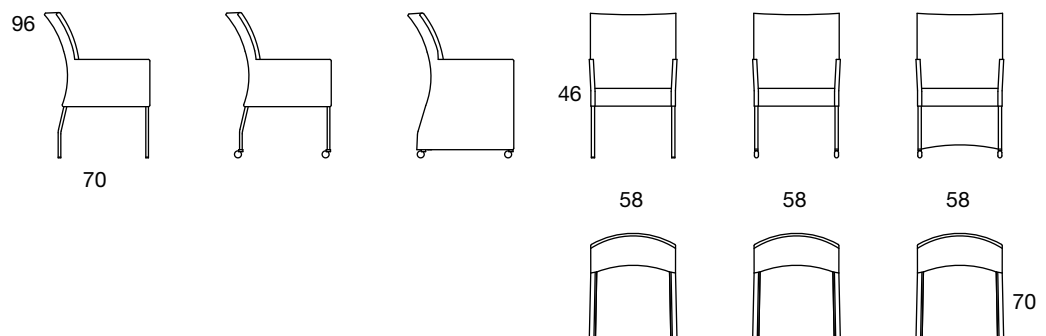

colour options

	chrome	powder coating	wood paint	lacquer
Hille *only shell *without base				
Hille *4 legs *fixed	X	X		
Hille *4 legs *on castors	X	X		
Hille *eco 5 star chromed base *tilt mech.	X			
Hille *5 star aluminum base *tilt mech.	X			
Hille *r50 plate *fixed	X			
Hille *r50 plate *rotating	X			
Hille *r50 plate *rotating & height adjustment	X			
Hille *4 star aluminum base *rotating	X			
Hille *4 star aluminum base *rotating & height adjustment	X			
Hille armchair *closed sides (lianne)