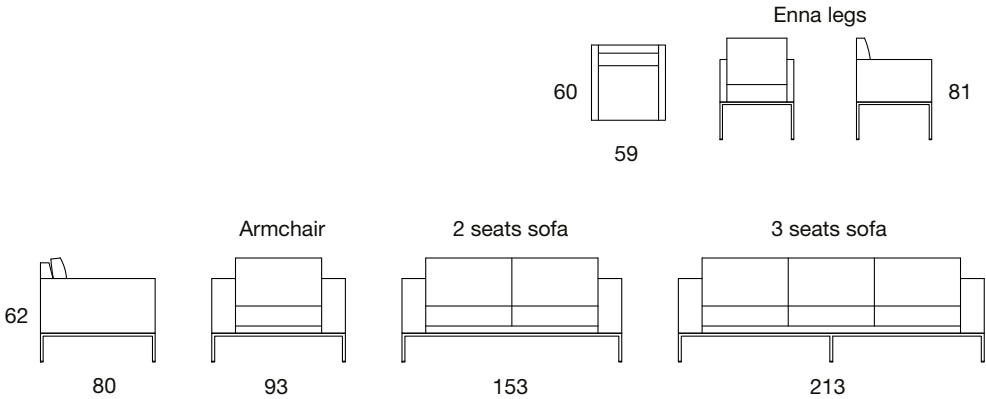

Group A	Group B	Group C	Group D	Group E	hmotnost weight [kg]
Carena armchair *with enna legs chrome	07444000A	07444000B	07444000C	07444000D	07444000E	19,40
Enna armchair chrome	07445000A	07445000B	07445000C	07445000D	07445000E	31,00
Enna 2 seats sofa chrome	07446000A	07446000B	07446000C	07446000D	07446000E	44,55
Enna 3 seats sofa chrome	07447000A	07447000B	07447000C	07447000D	07447000E	57,00

colour options

	chrome	powder coating	wood paint	lacquer
Carena armchair *with enna legs chrome	X	X		
Enna armchair chrome	X	X		
Enna 2 seats sofa chrome	X	X		
Enna 3 seats sofa chrome	X	X