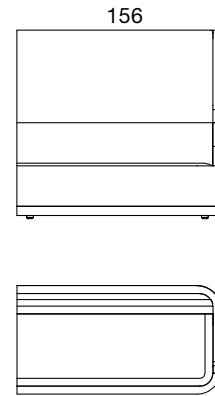

2 seats sofa with 1 arm