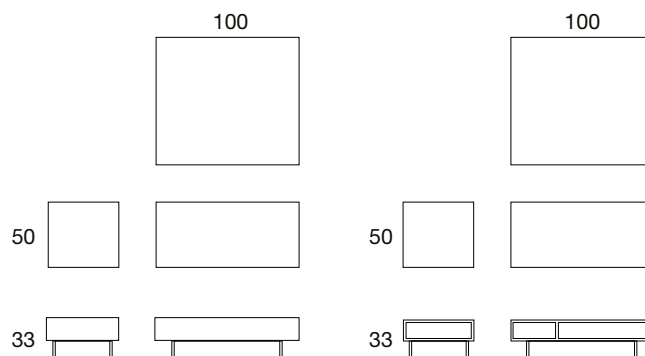

Soft Seating

Mona coffee tables

		hmotnost weight [kg]
Mona 50x50 coffee table - desktop white, frame chrome	071980078	10,30
Mona 50x100 coffee table - desktop white, frame chrome	071990078	27,70
Mona 100x100 coffee table - desktop white, frame chrome	072000078	32,20
Mona 50x50 coffee table - sides open - desktop white, frame chrome	072010078	8,60
Mona 50x100 coffee table - sides open - desktop white, frame chrome	072020078	24,35
Mona 100x100 coffee table - sides open - desktop white, frame chrome	072030078	28,90

	colour options			
	chrome	powder coating	wood paint	lacquer
Mona 50x50 coffee table	X	X		X
Mona 50x100 coffee table	X	X		X
Mona 100x100 coffee table	X	X		X
Mona 50x50 coffee table *sides open	X	X		X
Mona 50x100 coffee table *sides open	X	X		X
Mona 100x100 coffee table *sides open	X	X		X