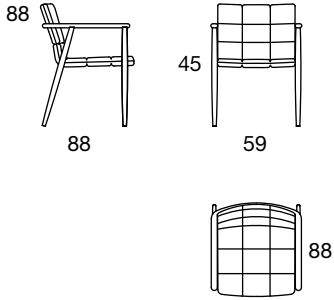

Squarez

	Group A	Group B	Group C	Group D	Group E	hmotnost weight [kg]
Squarez armchair	07144000A	07144000B	07144000C	07144000D	07144000E	13,40

	colour options			
	chrome	powder coating	wood paint	lacquer
Squarez armchair			oak