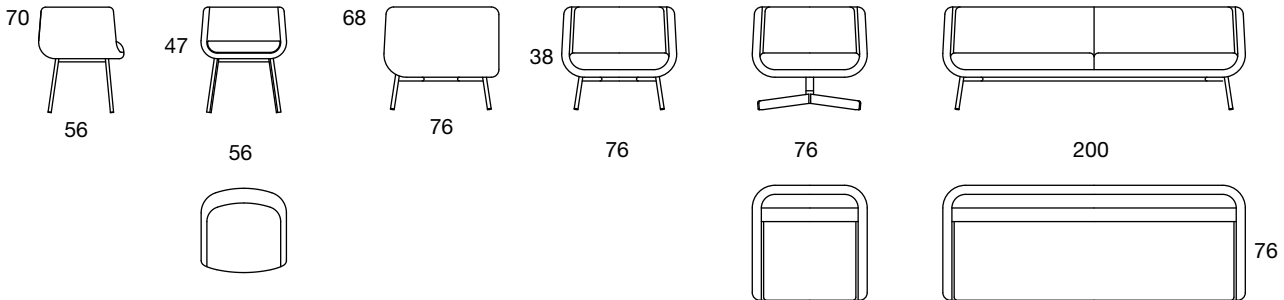

Group A	Group B	Group C	Group D	Group E	hmotnost weight [kg]
Oddset chair *tube 4 legs base			07059000C	07059000D	07059000E	12,70
Oddset armchair *tube 4 legs base chrome			07237000C	07237000D	07237000E	29,85
Oddset armchair *4 star rotating base chrome			07238000C	07238000D	07238000E	43,20
Oddset 3 seats sofa *tube 4 legs base chrome			07239000C	07239000D	07239000E	60,45

	colour options			
	chrome	powder coating	wood paint	lacquer
Oddset chair *tube 4 legs base	X	X		
Oddset armchair *tube 4 legs base	X	X		
Oddset armchair *4 star rotating base	X	X		
Oddset 3 seats sofa *tube 4 legs base	X	X