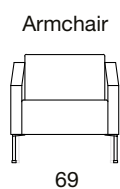

Soft Seating

Pera

	Group A	Group B	Group C	Group D	Group E	hmotnost weight [kg]
Pera armchair chrome	07438000A	07438000B	07438000C	07438000D	07438000E	16,85
Pera 2 seats sofa chrome	07439000A	07439000B	07439000C	07439000D	07439000E	26,00
Pera 3 seats sofa chrome	07440000A	07440000B	07440000C	07440000D	07440000E	32,00

colour options

	chrome	powder coating	wood paint	lacquer
Pera armchair	X			
Pera 2 seats sofa	X			
Pera 3 seats sofa	X