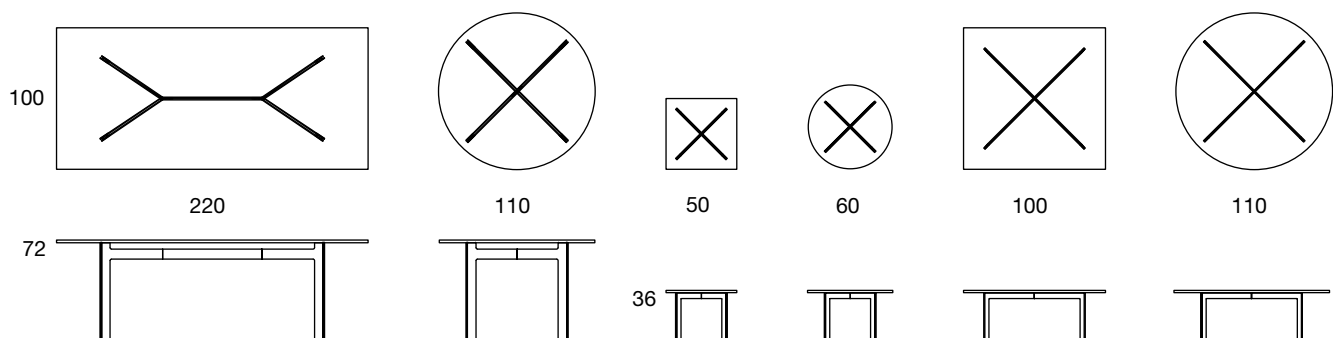

colour options

	powder coating	glass	lacquer	marble
Exchange 100x220 cm table	X	X	X	X
Exchange r110 cm table	X	X	X	X
Exchange 50x50 cm coffee table	X	X	X	X
Exchange 100x100 cm coffee table	X	X	X	X
Exchange r60 cm coffee table	X	X	X	X
Exchange r110 cm coffee table	X	X	X	X