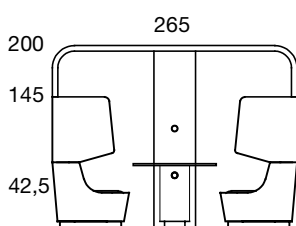

Upholstered pod table for
2 seats 90x90

Upholstered pod table for wide
2 seats 90x120

Upholstered pod table for
3 seats 90x150

	Group A	Group B	Group C	Group D	Group E	hmotnost weight [kg]
Isley large stool I208	07154000A	07154000B	07154000C	07154000D	07154000E	34,20
Isley small stool I158	07155000A	07155000B	07155000C	07155000D	07155000E	25,80