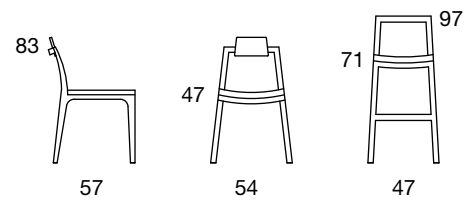

colour options

chrome powder coating wood paint lacquer

Lara chair wood finish - natural

beech

Lara bar stool wood finish - natural

beech

Leda

	Group A	Group B	Group C	Group D	Group E	hmotnost weight [kg]
Leda chair wood finish - natural	07145000A	07145000B	07145000C	07145000D	07145000E	9,85
Leda armchair wood finish - natural	07146000A	07146000B	07146000C	07146000D	07146000E	11,40
Leda wide armchair wood finish - natural	07147000A	07147000B	07147000C	07147000D	07147000E	13,00