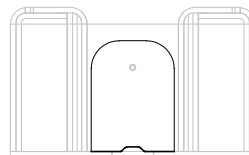

Upholstered pod table for wide
2 seats 90x120