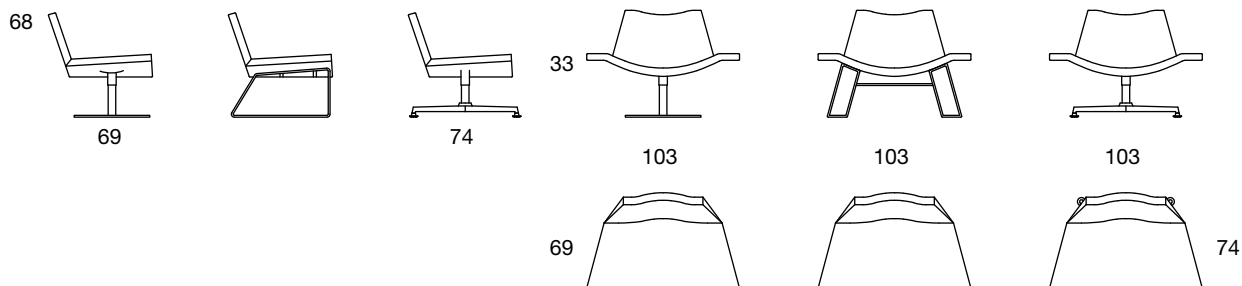

Soft Seating

Hero

	Group A	Group B	Group C	Group D	Group E	hmotnost weight [kg]
Hero *only shell *without base			07204000C	07204000D	07204000E	11,60
Hero *wire frame base chrome			07205000C	07205000D	07205000E	18,10
Hero *r50 plate chrome *fixed			07206000C	07206000D	07206000E	28,20
Hero *r50 plate chrome *rotating			07207000C	07207000D	07207000E	28,20
Hero *4 star aluminum base *rotating			07208000C	07208000D	07208000E	22,40

colour options

	chrome	powder coating	wood paint	lacquer
Hero *only shell *without base				
Hero *wire frame base	X	X		
Hero *r50 plate *fixed	X			
Hero *r50 plate *rotating	X			
Hero *4 star aluminum base *rotating	X