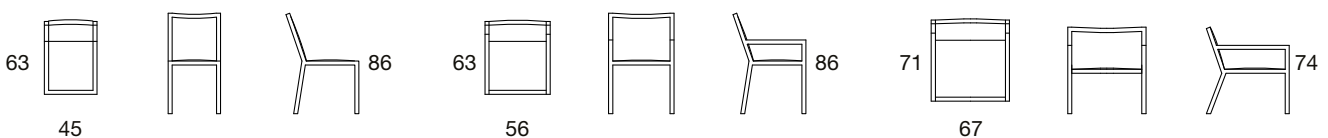

Group A	Group B	Group C	Group D	Group E	hmotnost weight [kg]
Leda chair wood finish - natural	07145000A	07145000B	07145000C	07145000D	07145000E	9,85
Leda armchair wood finish - natural	07146000A	07146000B	07146000C	07146000D	07146000E	11,40
Leda wide armchair wood finish - natural	07147000A	07147000B	07147000C	07147000D	07147000E	13,00

colour options

chrome powder coating wood paint lacquer

Leda chair wood finish - natural

oak

Leda armchair wood finish - natural

oak

Leda wide armchair wood finish - natural

oak