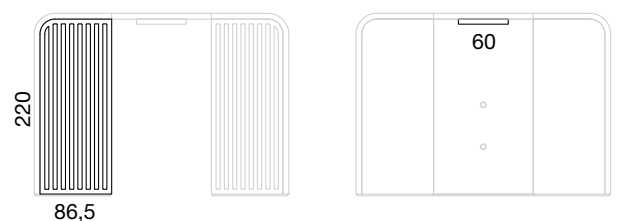

hmotnost weight [kg]
Chalet wooden fence panel 865 (1 pc only) - natural	074710099	45,00
Chalet ceiling LED lighting	074720099	4,00

colour options

	chrome	powder coating	wood paint	lacquer
Chalet wooden fence panel 865 (1 pc only) - natural			X	X
Chalet ceiling LED lighting