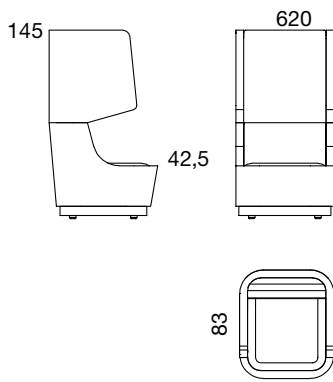

Soft Seating

Huggi

Armchair