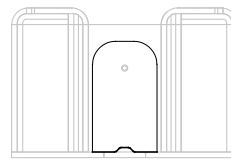

Pod table for wide 2 seats 70x120

Upholstered pod table for wide 2 seats 70x120