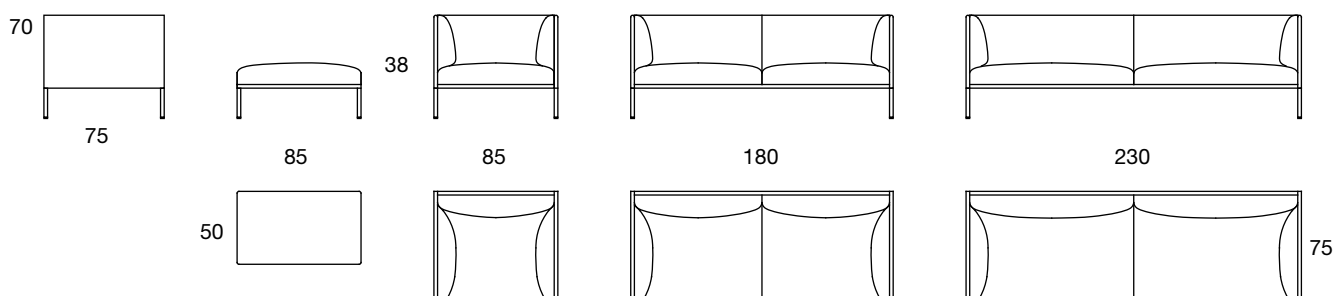

colour options

	chrome	powder coating	wood paint	lacquer
City armchair chrome l85 cm	X	X		
City 2 seats sofa chrome l180 cm	X	X		
City 3 seats sofa chrome l230 cm	X	X		
City stool chrome 50x85 cm	X	X		
City modular corner unit 1 seat chrome l75 cm	X	X		
City modular 1 seat chrome with one arm l75 cm r	X	X		
City modular 1 seat chrome with one arm l75 cm l	X	X		
City modular 2 seats chrome with one arm l148 cm r	X	X		
City modular 2 seats chrome with one arm l148 cm l	X	X		
City modular 3 seats chrome with one arm l 220 cm r	X	X		
City modular 3 seats chrome with one arm l 220 cm l	X	X		
City modular 1 seat chrome armless l73 cm	X	X		
City modular 2 seats chrome armless l146 cm	X	X		
City modular 3 seats chrome armless l218 cm	X	X