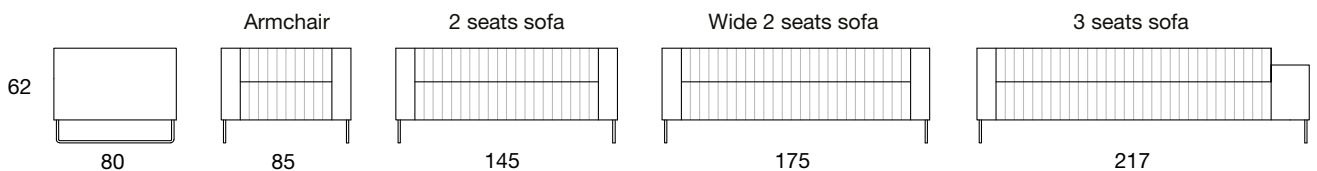

Soft Seating

Mona

	Group A	Group B	Group C	Group D	Group E	hmotnost weight [kg]
Mona armchair chrome	07288000A	07288000B	07288000C	07288000D	07288000E	38,40
Mona 2 seats sofa chrome	07289000A	07289000B	07289000C	07289000D	07289000E	49,50
Mona wide 2 seats sofa chrome	07290000A	07290000B	07290000C	07290000D	07290000E	54,20
Mona 3 seats sofa chrome	07291000A	07291000B	07291000C	07291000D	07291000E	60,00
Mona 3 seats sofa chrome with low and wide arm r	07292000A	07292000B	07292000C	07292000D	07292000E	60,00
Mona 3 seats sofa chrome with low and wide arm l	07293000A	07293000B	07293000C	07293000D	07293000E	60,00
Mona high armchair chrome	07294000A	07294000B	07294000C	07294000D	07294000E	55,70
Mona high 2 seats sofa chrome	07295000A	07295000B	07295000C	07295000D	07295000E	68,10
Mona high wide 2 seats sofa chrome	07296000A	07296000B	07296000C	07296000D	07296000E	75,30
Mona high 3 seats sofa chrome	07297000A	07297000B	07297000C	07297000D	07297000E	84,50

	colour options			
	chrome	powder coating	wood paint	lacquer
Mona armchair	X	X		
Mona 2 seats sofa	X	X		
Mona wide 2 seats sofa	X	X		
Mona 3 seats sofa	X	X		
Mona 3 seats sofa with low and wide arm l/r	X	X