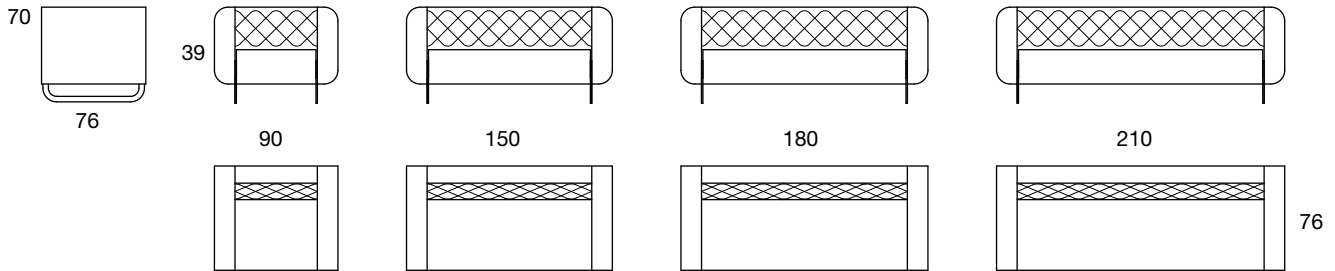

Another

	Group A	Group B	Group C	Group D	Group E	hmotnost weight [kg]
Another armchair chrome	07298000A	07298000B	07298000C	07298000D	07298000E	39,00
Another 2 seats sofa chrome	07299000A	07299000B	07299000C	07299000D	07299000E	47,00
Another wide 2 seats sofa chrome	07300000A	07300000B	07300000C	07300000D	07300000E	54,50
Another 3 seats sofa chrome	07301000A	07301000B	07301000C	07301000D	07301000E	59,70

colour options

	chrome	powder coating	wood paint	lacquer
Another armchair chrome	X	X		
Another 2 seats sofa chrome	X	X		
Another wide 2 seats sofa chrome	X	X		
Another 3 seats sofa chrome	X	X