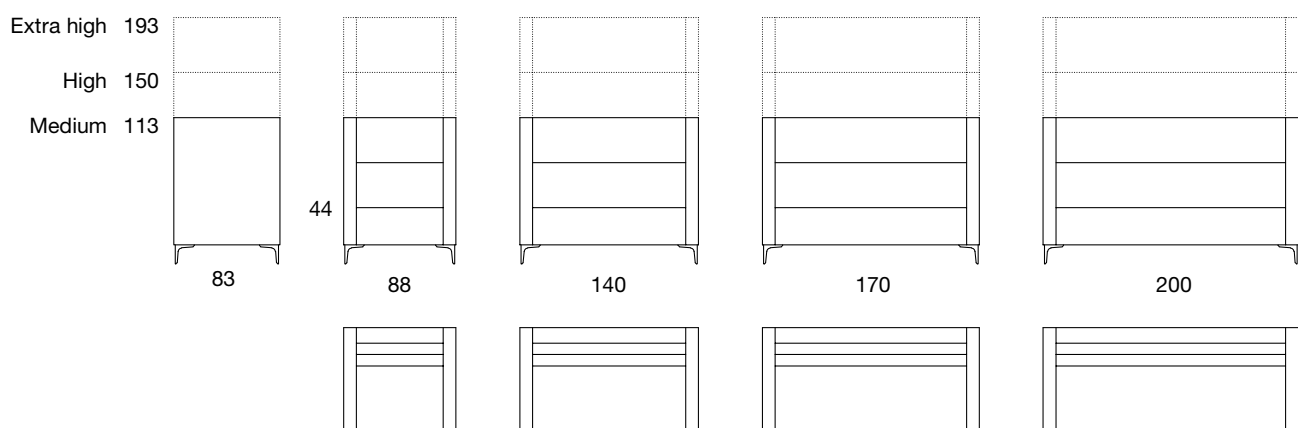

Group A	Group B	Group C	Group D	Group E	hmotnost weight [kg]
Cara high 3 seats sofa chrome with 1 side l shape arm	07339000A	07339000B	07339000C	07339000D	07339000E	86,75
Cara high 3 seats sofa chrome with 1 side r shape arm	07340000A	07340000B	07340000C	07340000D	07340000E	86,75
Cara high link panel *80 cm	07341000A	07341000B	07341000C	07341000D	07341000E	21,15
Cara high link panel *100 cm	07342000A	07342000B	07342000C	07342000D	07342000E	27,10
Cara high link panel *120 cm	07343000A	07343000B	07343000C	07343000D	07343000E	35,65
Cara high link panel *140 cm	07344000A	07344000B	07344000C	07344000D	07344000E	36,45
Cara extra high armchair chrome	07494000A	07494000B	07494000C	07494000D	07494000E	65,85
Cara extra high armchair chrome with 1 side short arm	07495000A	07495000B	07495000C	07495000D	07495000E	62,25
Cara extra high armchair chrome with 1 side l arm	07496000A	07496000B	07496000C	07496000D	07496000E	65,85
Cara extra high armchair chrome with 1 side r arm	07497000A	07497000B	07497000C	07497000D	07497000E	65,85
Cara extra high 2 seats sofa chrome	07498000A	07498000B	07498000C	07498000D	07498000E	91,54
Cara extra high 2 seats sofa chrome with 1 side short arm	07499000A	07499000B	07499000C	07499000D	07499000E	87,93
Cara extra high 2 seats sofa chrome with 1 side l arm	07500000A	07500000B	07500000C	07500000D	07500000E	91,54
Cara extra high 2 seats sofa chrome with 1 side r arm	07501000A	07501000B	07501000C	07501000D	07501000E	91,54
Cara extra high wide 2 seats sofa chrome	07502000A	07502000B	07502000C	07502000D	07502000E	102,23
Cara extra high wide 2 seats sofa chrome with 1 side short arm	07503000A	07503000B	07503000C	07503000D	07503000E	98,62
Cara extra high wide 2 seats sofa chrome with 1 side l arm	07504000A	07504000B	07504000C	07504000D	07504000E	102,23
Cara extra high wide 2 seats sofa chrome with 1 side r arm	07505000A	07505000B	07505000C	07505000D	07505000E	102,23
Cara extra high 3 seats sofa chrome	07506000A	07506000B	07506000C	07506000D	07506000E	106,80
Cara extra high 3 seats sofa chrome with 1 side short arm	07507000A	07507000B	07507000C	07507000D	07507000E	103,18
Cara extra high 3 seats sofa chrome with 1 side l arm	07508000A	07508000B	07508000C	07508000D	07508000E	106,80
Cara extra high 3 seats sofa chrome with 1 side r arm	07509000A	07509000B	07509000C	07509000D	07509000E	106,80
Cara extra high link panel 80 cm	07510000A	07510000B	07510000C	07510000D	07510000E	22,95
Cara extra high link panel 100 cm	07511000A	07511000B	07511000C	07511000D	07511000E	28,84
Cara extra high link panel 120 cm	07512000A	07512000B	07512000C	07512000D	07512000E	38,50
Cara extra high link panel 140 cm	07513000A	07513000B	07513000C	07513000D	07513000E	49,91