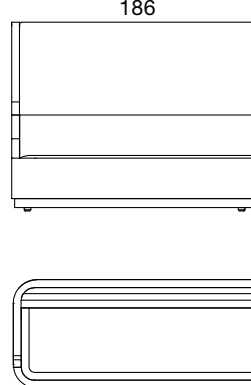

3 seats sofa with 1 arm