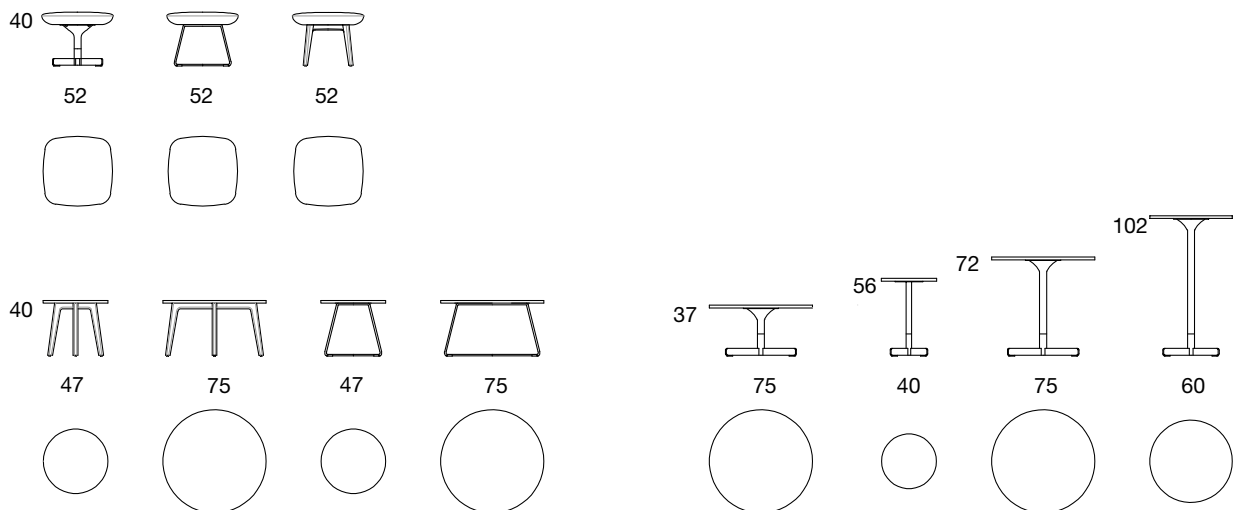

Soft Seating

Hendrix coffee tables

	Group A	hmoht weight [kg]
Hendrix coffee table *r47 h37 - desktop white, *Wooden base natural	074580099	8,00
Hendrix coffee table *r75 h37 - desktop white, *Wooden base natural	074590099	9,50
Hendrix coffee table r47 h40 wire base - desktop white, frame chrome	075380078	7,00
Hendrix coffee table r75 h40 wire base - desktop white, frame chrome	075390078	8,50

	colour options			
	chrome	powder coating	wood paint	lacquer
Hendrix wine table *r40 h.55	X	X		X
Hendrix coffee table *r75 h.37	X	X		X
Hendrix table *r75 h.72	X	X		X
Hendrix bistro table *r60 h.102	X	X		X
Hendrix coffee table *r47 h.37 *Wooden base			oak	X
Hendrix coffee table *r75 h.37 *Wooden base			oak	X
Hendrix coffee table r47 h40 wire base - desktop white, frame chrome	X	X		X
Hendrix coffee table r75 h40 wire base - desktop white, frame chrome	X	X		X