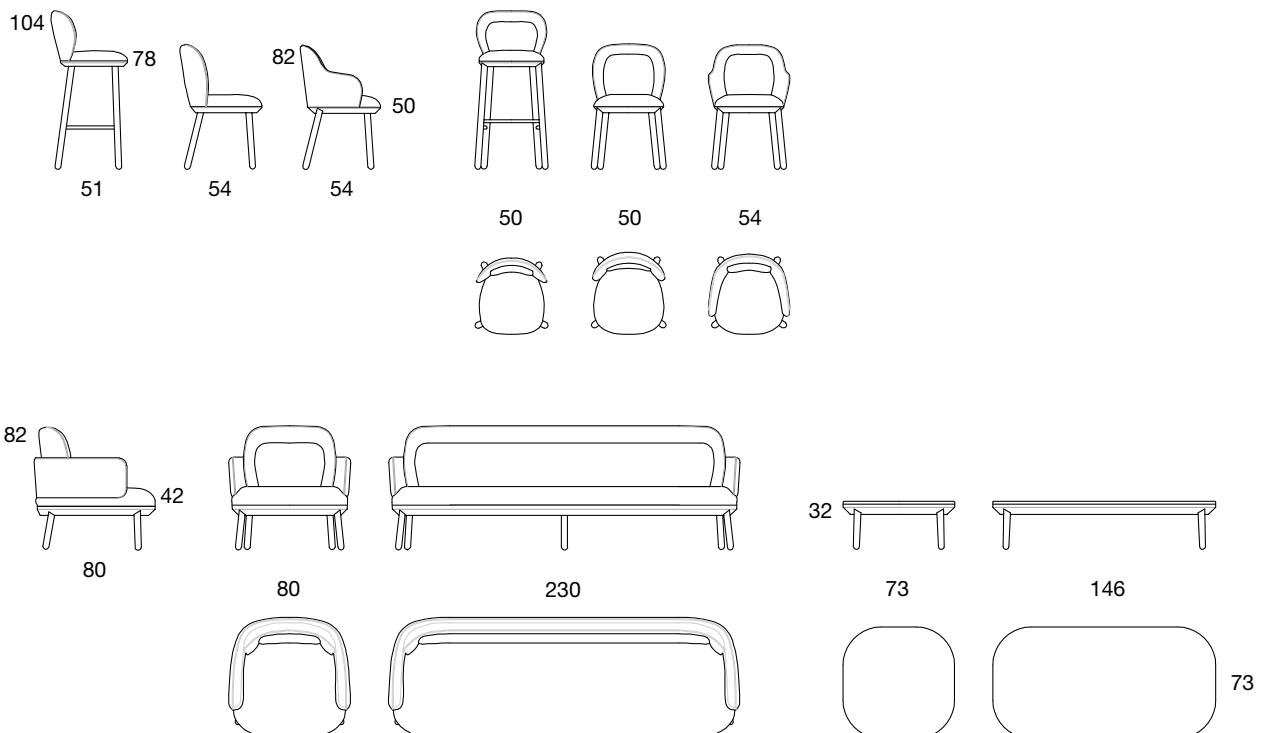

Group A	Group B	Group C	Group D	Group E	hmotnost weight [kg]
Gora chair wooden base natural	07473000A	07473000B	07473000C	07473000D	07473000E	8,70
Gora armchair wooden base natural	07474000A	07474000B	07474000C	07474000D	07474000E	8,90
Gora barstool wooden base natural	07475000A	07475000B	07475000C	07475000D	07475000E	8,50
Gora club armchair wooden base natural	07476000A	07476000B	07476000C	07476000D	07476000E	23,50
Gora sofa wooden base natural	07477000A	07477000B	07477000C	07477000D	07477000E	61,30
Wooden base, marble top						
Gora 75x75 coffee table wooden base natural. marble top	074780099					28,50
Gora 75x150 coffee table wooden base natural. marble top	074790099					51,00

	colour options			
	chrome	powder coating	wood paint	lacquer
Gora chair wooden base natural			beech	
Gora armchair wooden base natural			beech	
Gora barstool wooden base natural			beech	
Gora club armchair wooden base natural			beech	
Gora sofa wooden base natural			beech