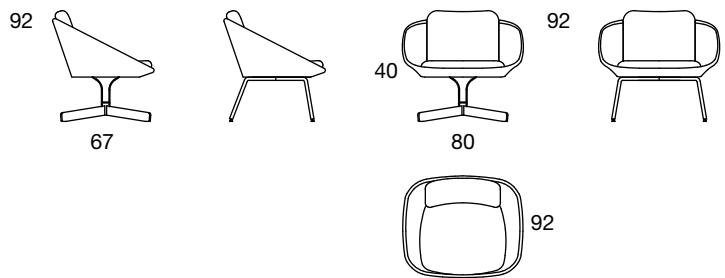

Group A	Group B	Group C	Group D	Group E	hmotnost weight [kg]
Squaro *tube 4 legs base chrome	07226000A	07226000B	07226000C	07226000D	07226000E	16,70
Squaro *4 star rotating base chrome	07227000A	07227000B	07227000C	07227000D	07227000E	22,30

colour options

	chrome	powder coating	wood paint	lacquer
Squaro *tube 4 legs base	X	X		
Squaro *4 star rotating base	X	X		
Extra stitching