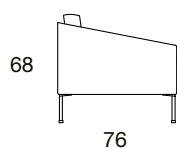

Soft Seating

Pera

	Group A	Group B	Group C	Group D	Group E	hmotnost weight [kg]
Pera armchair chrome	07438000A	07438000B	07438000C	07438000D	07438000E	16,85
Pera 2 seats sofa chrome	07439000A	07439000B	07439000C	07439000D	07439000E	26,00
Pera 3 seats sofa chrome	07440000A	07440000B	07440000C	07440000D	07440000E	32,00

colour options

	chrome	powder coating	wood paint	lacquer
Pera armchair	X			
Pera 2 seats sofa	X			
Pera 3 seats sofa	X