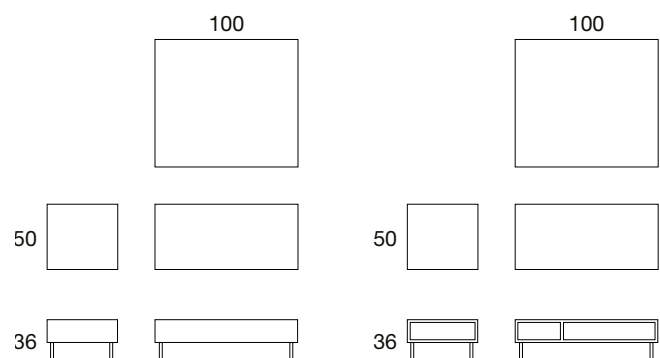

hmotnost weight [kg]
Tara 50x50 coffee table - desktop white, frame chrome	072780078	13,75
Tara 50x100 coffee table - desktop white, frame chrome	072790078	34,25
Tara 100x100 coffee table - desktop white, frame chrome	072800078	48,25
Tara 50x50 coffee table - sides open - desktop white, frame chrome	072810078	11,45
Tara 50x100 coffee table - sides open - desktop white, frame chrome	072820078	28,25
Tara 100x100 coffee table - sides open - desktop white, frame chrome	072830078	39,80

colour options

	chrome	powder coating	wood paint	lacquer
Tara 50x50 coffee table	X	X		X
Tara 50x100 coffee table	X	X		X
Tara 100x100 coffee table	X	X		X
Tara 50x50 coffee table *sides open	X	X		X
Tara 50x100 coffee table *sides open	X	X		X
Tara 100x100 coffee table *sides open	X	X		X