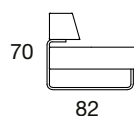

colour options

	chrome	powder coating	wood paint	lacquer
Loca straight *linear meter price	X	X		
Loca curved *linear meter price	X	X		
Loca r360 - 1/4 curve - curved concave	X	X		
Loca r360 - 1/4 curve - curved convex	X	X		
Loca r300 - 1/4 curve - curved concave	X	X		
Loca r300 - 1/4 curve - curved convex	X	X		
Loca r240 - 1/4 curve - curved concave	X	X		
Loca r240 - 1/4 curve - curved convex	X	X		
Loca l180 2 ways straight	X	X		
Loca l150 2 ways straight	X	X		
Loca l120 2 ways straight	X	X		
Loca l180 straight	X	X		
Loca l150 straight	X	X		
Loca l120 straight	X	X		

System for ordering Loca: The straight Loca seats are easily specified by length. For curved Loca seats you must specify the type (concave x convex); you measure the ARC length through the middle of the seat.

Note: You can draw any length or curve and the supplier will adapt production of Loca to your specification. Send your drawing, preferably an Autocad file, along with your order.