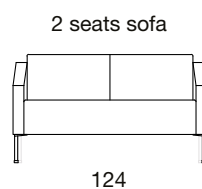

Soft Seating

Pera

	Group A	Group B	Group C	Group D	Group E	hmotnost weight [kg]
Pera armchair chrome	07438000A	07438000B	07438000C	07438000D	07438000E	16,85
Pera 2 seats sofa chrome	07439000A	07439000B	07439000C	07439000D	07439000E	26,00
Pera 3 seats sofa chrome	07440000A	07440000B	07440000C	07440000D	07440000E	32,00

colour options

	chrome	powder coating	wood paint	lacquer
Pera armchair	X			
Pera 2 seats sofa	X			
Pera 3 seats sofa	X