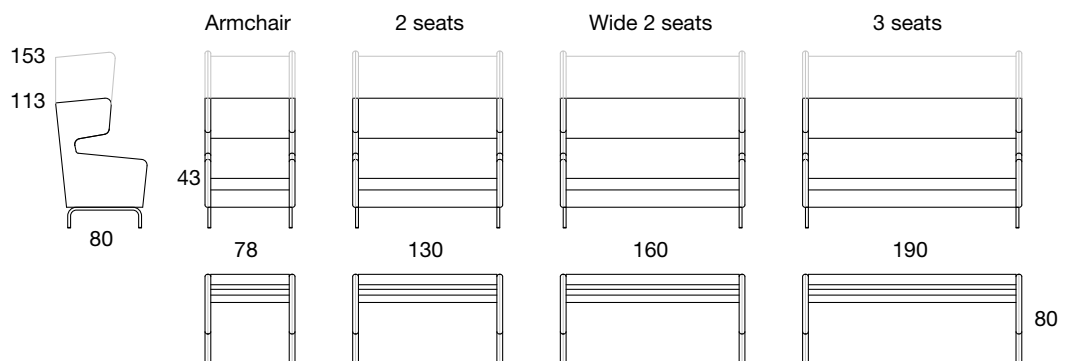

Soft Seating

Versis

	Group A	Group B	Group C	Group D	Group E	hmotnost weight [kg]
Versis medium armchair chrome	07412000A	07412000B	07412000C	07412000D	07412000E	32,10
Versis medium 2 seats sofa chrome	07413000A	07413000B	07413000C	07413000D	07413000E	42,40
Versis medium wide 2 seats sofa chrome	07414000A	07414000B	07414000C	07414000D	07414000E	49,35
Versis medium 3 seats sofa chrome	07415000A	07415000B	07415000C	07415000D	07415000E	60,25
Versis high armchair chrome	07416000A	07416000B	07416000C	07416000D	07416000E	41,00
Versis high 2 seats sofa chrome	07417000A	07417000B	07417000C	07417000D	07417000E	54,40
Versis high wide 2 seats sofa chrome	07418000A	07418000B	07418000C	07418000D	07418000E	63,25
Versis high 3 seats sofa chrome	07419000A	07419000B	07419000C	07419000D	07419000E	72,10

colour options

	chrome	powder coating	wood paint	lacquer
Versis medium armchair	X	X		
Versis medium 2 seats sofa	X	X		
Versis medium wide 2 seats sofa	X	X		
Versis medium 3 seats sofa	X	X		
Versis high armchair	X	X		
Versis high 2 seats sofa	X	X		
Versis high wide 2 seats sofa	X	X		
Versis high 3 seats sofa	X	X