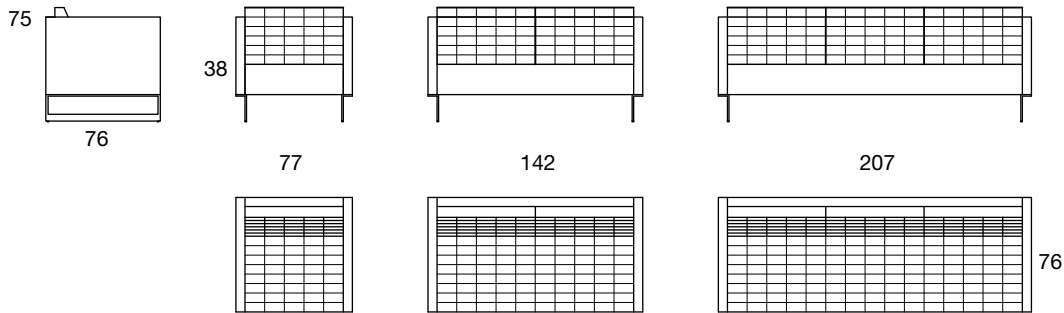

Recta

	Group A	Group B	Group C	Group D	Group E	hmotnost weight [kg]
Recta armchair chrome	07302000A	07302000B	07302000C	07302000D	07302000E	39,90
Recta 2 seats sofa chrome	07303000A	07303000B	07303000C	07303000D	07303000E	50,00
Recta 3 seats sofa chrome	07304000A	07304000B	07304000C	07304000D	07304000E	62,00

	colour options			
	chrome	powder coating	wood paint	lacquer
Recta armchair	X	X		
Recta 2 seats sofa	X	X		
Recta 3 seats sofa	X	X