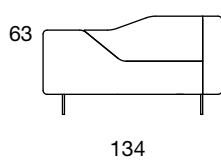

Soft Seating

Knot

	Group A	Group B	Group C	Group D	Group E	hmotnost weight [kg]
Knot armchair chrome *both sides arrow arms	07456000A	07456000B	07456000C	07456000D	07456000E	52,00
Knot armchair chrome *left	07457000A	07457000B	07457000C	07457000D	07457000E	52,00
Knot armchair chrome *right	07458000A	07458000B	07458000C	07458000D	07458000E	52,00
Knot 2 seats sofa chrome *left	07459000A	07459000B	07459000C	07459000D	07459000E	58,00
Knot 2 seats sofa chrome *right	07460000A	07460000B	07460000C	07460000D	07460000E	58,00
Knot 3 seats sofa chrome *left	07461000A	07461000B	07461000C	07461000D	07461000E	74,50
Knot 3 seats sofa chrome *right	07462000A	07462000B	07462000C	07462000D	07462000E	74,50

	colour options			
	chrome	powder coating	wood paint	lacquer
Knot armchair *both sides arrow arms	X	X		
Knot armchair *left / right	X	X		
Knot 2 seats sofa *left / right	X	X		
Knot 3 seats sofa *left / right	X	X