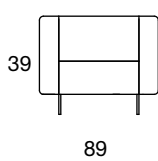

Soft Seating

Knot

	Group A	Group B	Group C	Group D	Group E	hmotnost weight [kg]
Knot armchair chrome *both sides arrow arms	07456000A	07456000B	07456000C	07456000D	07456000E	52,00
Knot armchair chrome *left	07457000A	07457000B	07457000C	07457000D	07457000E	52,00
Knot armchair chrome *right	07458000A	07458000B	07458000C	07458000D	07458000E	52,00
Knot 2 seats sofa chrome *left	07459000A	07459000B	07459000C	07459000D	07459000E	58,00
Knot 2 seats sofa chrome *right	07460000A	07460000B	07460000C	07460000D	07460000E	58,00
Knot 3 seats sofa chrome *left	07461000A	07461000B	07461000C	07461000D	07461000E	74,50
Knot 3 seats sofa chrome *right	07462000A	07462000B	07462000C	07462000D	07462000E	74,50

	colour options			
	chrome	powder coating	wood paint	lacquer
Knot armchair *both sides arrow arms	X	X		
Knot armchair *left / right	X	X		
Knot 2 seats sofa *left / right	X	X		
Knot 3 seats sofa *left / right	X	X