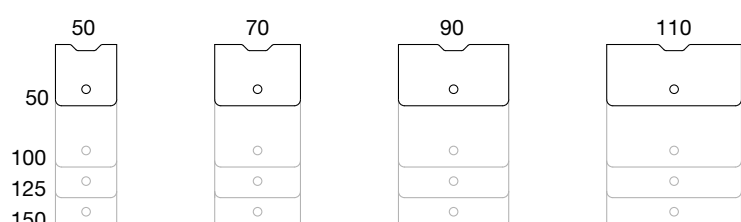

colour options			
	chrome	powder coating	wood paint	lacquer
Cara 50 x50 cm pod table with 1 column leg - desktop white, frame chrome	X	X		X
Cara 50 x100 cm pod table with 1 column leg - desktop white, frame chrome	X	X		X
Cara 50 x125 cm pod table with 1 column leg - desktop white, frame chrome	X	X		X
Cara 50 x150 cm pod table with 1 column leg - desktop white, frame chrome	X	X		X
Cara 70 x50 cm pod table with 1 column leg - desktop white, frame chrome	X	X		X
Cara 70 x100 cm pod table with 1 column leg - desktop white, frame chrome	X	X		X
Cara 70 x125 cm pod table with 1 column leg - desktop white, frame chrome	X	X		X
Cara 70 x150 cm pod table with 1 column leg - desktop white, frame chrome	X	X		X
Cara 90 x50 cm pod table with 1 column leg - desktop white, frame chrome	X	X		X
Cara 90 x100 cm pod table with 1 column leg - desktop white, frame chrome	X	X		X
Cara 90 x125 cm pod table with 1 column leg - desktop white, frame chrome	X	X		X
Cara 90 x150 cm pod table with 1 column leg - desktop white, frame chrome	X	X		X
Cara 110 x50 cm pod table with 1 column leg - desktop white, frame chrome	X	X		X
Cara 110 x100 cm pod table with 1 column leg - desktop white, frame chrome	X	X		X
Cara 110 x125 cm pod table with 1 column leg - desktop white, frame chrome	X	X		X
Cara 110 x150 cm pod table with 1 column leg - desktop white, frame chrome	X	X		X