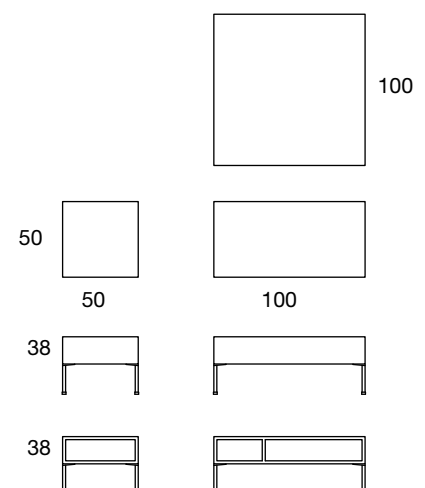

Pera coffee tables

		hmotnost weight [kg]
Pera 50x50 coffee table - desktop white, frame chrome	072290080	13,75
Pera 50x100 coffee table - desktop white, frame chrome	072300080	34,25
Pera 100x100 coffee table - desktop white, frame chrome	072310080	48,25
Pera 50x50 coffee table *sides open - desktop white, frame chrome	072320080	11,45
Pera 50x100 coffee table *sides open - desktop white, frame chrome	072330080	28,25
Pera 100x100 coffee table *sides open - desktop white, frame chrome	072340080	39,80

colour options

	chrome	powder coating	wood paint	lacquer
Pera 50x50 coffee table	X			X
Pera 50x100 coffee table	X			X
Pera 100x100 coffee table	X			X
Pera 50x50 coffee table *sides open	X			X
Pera 50x100 coffee table *sides open	X			X
Pera 100x100 coffee table *sides open	X			X