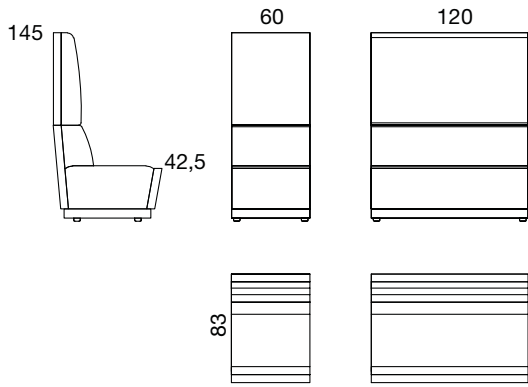

Soft Seating

Huggi

Straight thin Straight