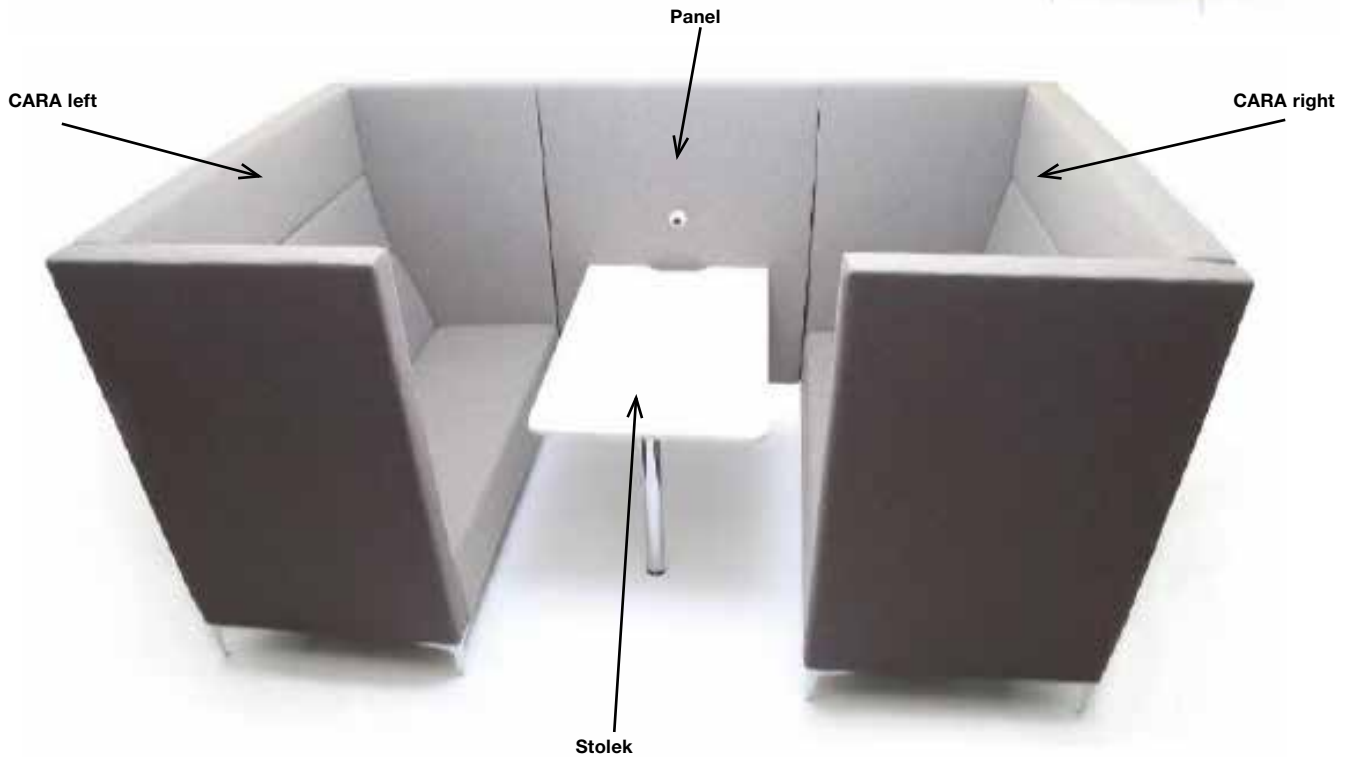

Soft Seating

Cara highline