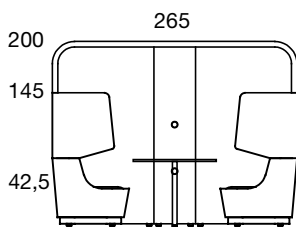

Soft Seating

Huggi

		hmotnost weight [kg]
Huggi pod table for 2 seats 70*90 - desktop white, frame chrome	074640078	20,80
Huggi pod table for 2 seats 90*90 - desktop white, frame chrome	074650078	24,00
Huggi pod table for wide 2 seats 70*120 - desktop white, frame chrome	074660078	27,00
Huggi pod table for wide 2 seats 90*120 - desktop white, frame chrome	074670078	31,00
Huggi pod table for 3 seats 70*150 - desktop white, frame chrome	074680078	30,00
Huggi pod table for 3 seats 90*150 - desktop white, frame chrome	074690078	36,00
Huggi laptop table r47 - desktop white, frame chrome	074700078	11,15

	colour options			
	chrome	powder coating	wood paint	lacquer
Huggi pod table for 2 seats 70*90	X	X		X
Huggi pod table for 2 seats 90*90	X	X		X
Huggi pod table for wide 2 seats 70*120	X	X		X
Huggi pod table for wide 2 seats 90*120	X	X		X
Huggi pod table for 3 seats 70*150	X	X		X
Huggi pod table for 3 seats 90*150	X	X		X
Huggi laptop table r47	X	X		X

Upholstered pod table for
2 seats 90x90