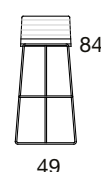

colour options

	chrome	powder coating	wood paint	lacquer
Info *only shell *without base				
Info *wire frame base	X	X		
Info *4 legs conical base	X			
Info *eco 5 star chromed base *tilt mech.	X			
Info *5 star aluminum base *tilt mech.	X			
Info *r50 plate *fixed	X			
Info *r50 plate *rotating	X			
Info *r50 plate *rotating & height adjustment	X			
Info *4 star aluminum base *rotating	X			
Info *4 star aluminum base *rotating & height adjustment	X			
Info bar stool *wire frame base	X	X		
Info *armrests	X