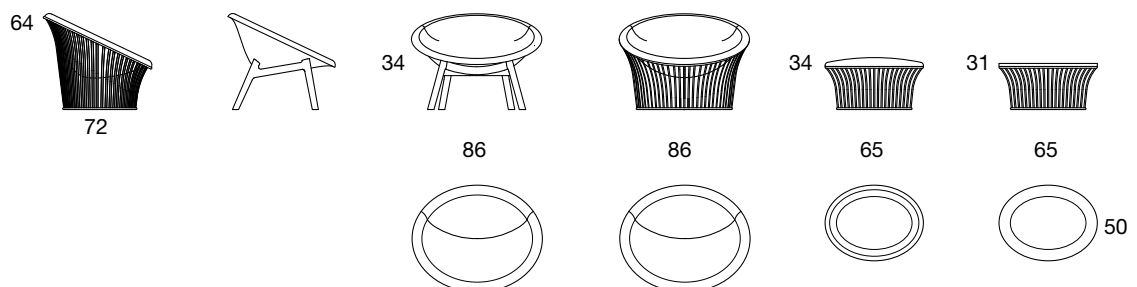

Group A	Group B	Group C	Group D	Group E	hmotnost weight [kg]
Pana *wooden base natural			07209000C	07209000D	07209000E	15,30
Pana *wooden base natural *soft upholstery	07210000A	07210000B	07210000C	07210000D	07210000E	16,30
Pana *wire frame base chrome			07211000C	07211000D	07211000E	18,20
Pana *wire frame base chrome *soft upholstery	07212000A	07212000B	07212000C	07212000D	07212000E	19,20
Pana *4 star rotating base chrome			07213000C	07213000D	07213000E	23,40
Pana *4 star rotating base chrome *soft upholstery	07214000A	07214000B	07214000C	07214000D	07214000E	24,40
Pana stool *wire frame base chrome			07215000C	07215000D	07215000E	8,10
Pana stool *wire frame base chrome *soft upholstery	07216000A	07216000B	07216000C	07216000D	07216000E	9,10

	hmotnost weight [kg]
Pana coffee table *desktop white,wire frame base chrome	071260078 10,30
Pana coffee table *desktop white, 4 star base chrome	074600078 18,00

	colour options			
	chrome	powder coating	wood paint	lacquer
Pana *wooden base			oak	
Pana *wooden base *soft upholstery			oak	
Pana *wire frame base	X	X		
Pana *wire frame base *soft upholstery	X	X		
Pana *4 star rotating base	X	X		
Pana *4 star rotating base *soft upholstery	X	X		
Pana stool *wire frame base	X	X		
Pana stool *wire frame base *soft upholstery	X	X		
Extra stitching	mention your thread color by using any fabric code