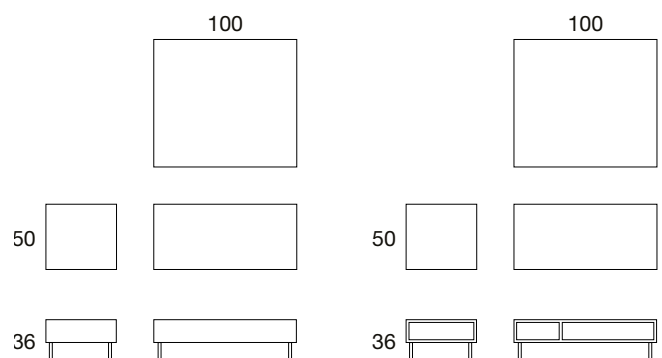

hmotnost weight [kg]
Versis 50x50 coffee table - desktop white, frame chrome	072160078	10,30
Versis 50x100 coffee table - desktop white, frame chrome	072170078	27,70
Versis 100x100 coffee table - desktop white, frame chrome	072180078	32,20
Versis 50x50 coffee table *sides open - desktop white, frame chrome	072190078	8,60
Versis 50x100 coffee table *sides open - desktop white, frame chrome	072200078	24,35
Versis 100x100 coffee table *sides open - desktop white, frame chrome	072210078	28,90

	colour options			
	chrome	powder coating	wood paint	lacquer
Versis 50x50 coffee table	X	X		X
Versis 50x100 coffee table	X	X		X
Versis 100x100 coffee table	X	X		X
Versis 50x50 coffee table *sides open	X	X		X
Versis 50x100 coffee table *sides open	X	X		X
Versis 100x100 coffee table *sides open	X	X		X