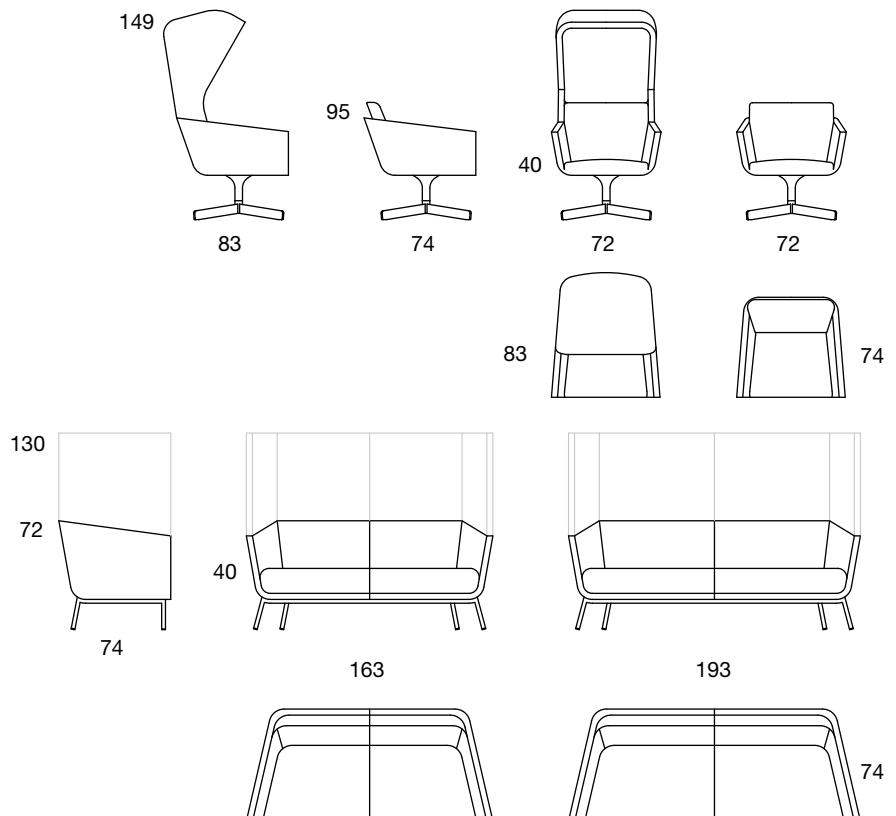

Group A	Group B	Group C	Group D	Group E	hmotnost weight [kg]
Positiva low back *4 star rotating base chrome	07228000A	07228000B	07228000C	07228000D	07228000E	25,75
Positiva high back *4 star rotating base chrome	07229000A	07229000B	07229000C	07229000D	07229000E	37,60
Positiva 2 seats sofa chrome	07230000A	07230000B	07230000C	07230000D	07230000E	47,35
Positiva 2 seats high back sofa chrome	07231000A	07231000B	07231000C	07231000D	07231000E	62,10
Positiva 3 seats sofa chrome	07232000A	07232000B	07232000C	07232000D	07232000E	54,00
Positiva 3 seats high back sofa chrome	07233000A	07233000B	07233000C	07233000D	07233000E	70,80

	colour options			
	chrome	powder coating	wood paint	lacquer
Positiva low back *4 star rotating base	X	X		
Positiva high back *4 star rotating base	X	X		
Positiva 2 seats sofa	X	X		
Positiva 2 seats high back sofa	X	X		
Positiva 3 seats sofa	X	X		
Positiva 3 seats high back sofa	X	X