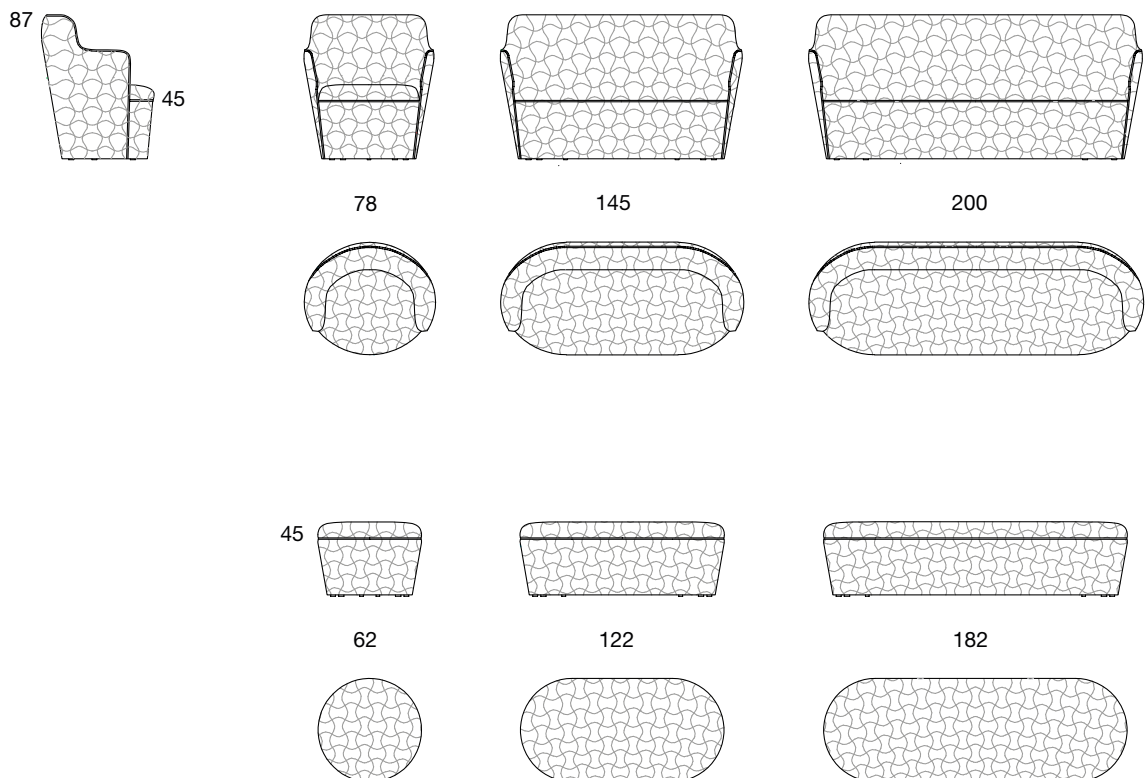

Soft Seating

Pop

	Group A	Group B	Group C	Group D	Group E	hmotnost weight [kg]
Pop armchair	07532000A	07532000B	07532000C	07532000D	07532000E	23,00
Pop 2 seats sofa	07533000A	07533000B	07533000C	07533000D	07533000E	35,65
Pop 3 seats sofa	07534000A	07534000B	07534000C	07534000D	07534000E	45,00
Pop 1 seat foot stool	07535000A	07535000B	07535000C	07535000D	07535000E	11,20
Pop 2 seats foot stool	07536000A	07536000B	07536000C	07536000D	07536000E	22,30
Pop 3 seats foot stool	07537000A	07537000B	07537000C	07537000D	07537000E	33,50

colour options

chrome powder coating wood paint lacquer

Pop armchair
Pop 2 seats sofa
Pop 3 seats sofa
Pop 1 seat foot stool
Pop 2 seats foot stool
Pop 3 seats foot stool