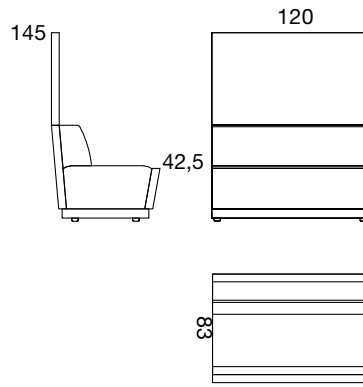

Straight for TV