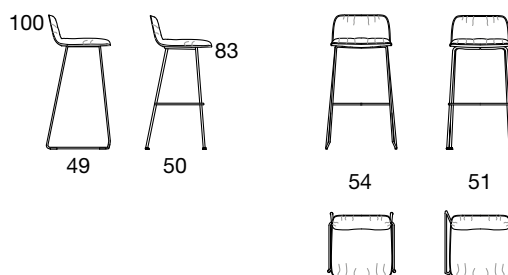

Soft Seating

Bora

	Group A	Group B	Group C	Group D	Group E	hmotnost weight [kg]
Bora bar stool u frame chrome	07530000A	07530000B	07530000C	07530000D	07530000E	15,80
Bora bar stool 4 leg frame chrome	07531000A	07531000B	07531000C	07531000D	07531000E	16,20

	colour options			
	chrome	powder coating	wood paint	lacquer
Bora bar stool u frame chrome	X	X		
Bora bar stool 4 leg frame chrome	X	X