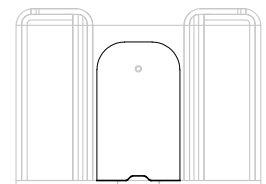

Upholstered pod table for
3 seats 90x150