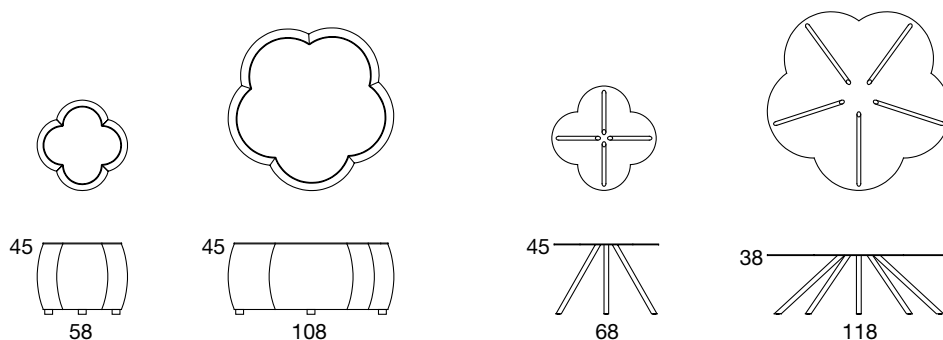

colour options

	chrome	powder coating	wood paint	lacquer
Klover small pouff r58				
Klover large pouff r108				
Klover small coffee table r68			X	
Klover large coffee table r118			X