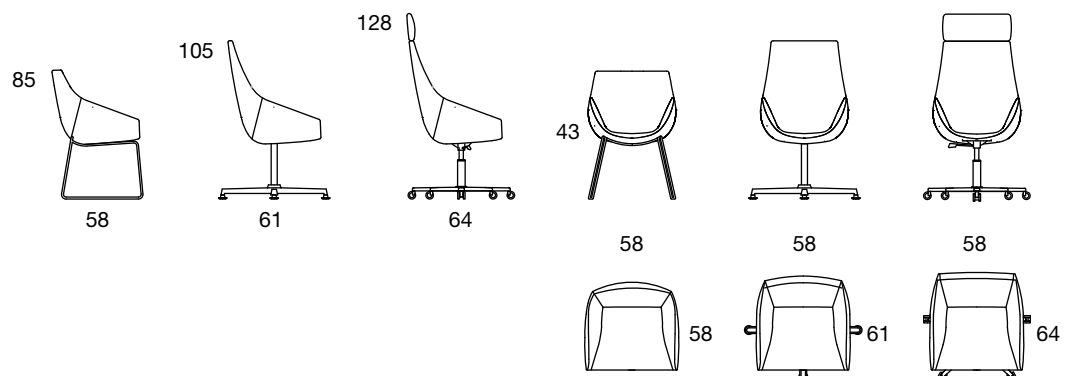

Group A	Group B	Group C	Group D	Group E	hmotnost weight [kg]
Jay *high back with headrest *only shell *without base	07072000A	07072000B	07072000C	07072000D	07072000E	13,00
Jay *high back with headrest *eco 5 star chromed base *tilt mech.	07073000A	07073000B	07073000C	07073000D	07073000E	17,10
Jay *high back with headrest *5 star aluminum base *tilt mech.	07074000A	07074000B	07074000C	07074000D	07074000E	18,15
Jay *high back with headrest *4 star aluminum base *rotating	07075000A	07075000B	07075000C	07075000D	07075000E	16,90
Jay *high back with headrest *4 star aluminum base *rotating & height adjustment	07076000A	07076000B	07076000C	07076000D	07076000E	16,85

colour options

	chrome	powder coating	wood paint	lacquer
Jay *high back with headrest *only shell *without base				
Jay *high back with headrest *eco 5 star chromed base *tilt mech.	X			
Jay *high back with headrest *5 star aluminum base *tilt mech.	X			
Jay *high back with headrest *4 star aluminum base *rotating	X			
Jay *high back with headrest *4 star aluminum base *rotating & height adjustment	X