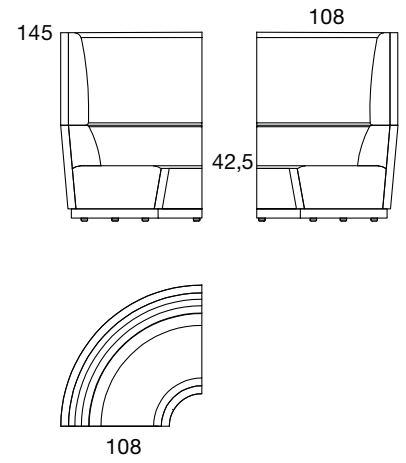

Corner round