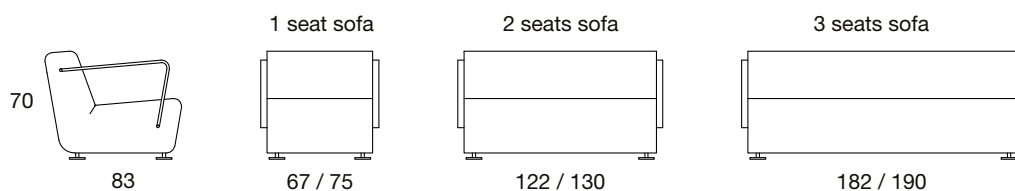

Soft Seating

Aura

	Group A	Group B	Group C	Group D	Group E	hmotnost weight [kg]
Aura 1 seat sofa chrome	07422000A	07422000B	07422000C	07422000D	07422000E	22,40
Aura 1 seat sofa chrome *with armrests	07423000A	07423000B	07423000C	07423000D	07423000E	25,70
Aura 2 seats sofa chrome	07424000A	07424000B	07424000C	07424000D	07424000E	34,15
Aura 2 seats sofa chrome *with armrests	07425000A	07425000B	07425000C	07425000D	07425000E	37,45
Aura 3 seats sofa chrome	07426000A	07426000B	07426000C	07426000D	07426000E	45,90
Aura 3 seats sofa chrome *with armrests	07427000A	07427000B	07427000C	07427000D	07427000E	49,20

colour options

	chrome	powder coating	wood paint	lacquer
Aura 1 seat sofa chrome	X	X		
Aura 1 seat sofa chrome *with armrests	X	X		
Aura 2 seats sofa chrome	X	X		
Aura 2 seats sofa chrome *with armrests	X	X		
Aura 3 seats sofa chrome	X	X		
Aura 3 seats sofa chrome *with armrests	X	X