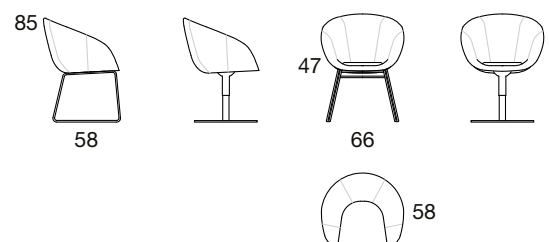

Soft Seating

Giro

	Group A	Group B	Group C	Group D	Group E	hmotnost weight [kg]
Giro *only shell *without base	07049000A	07049000B	07049000C	07049000D	07049000E	7,30
Giro *wire frame base chrome	07050000A	07050000B	07050000C	07050000D	07050000E	12,75
Giro *4 legs conical base chrome	07051000A	07051000B	07051000C	07051000D	07051000E	11,20
Giro *eco 5 star chromed base *tilt mech.	07052000A	07052000B	07052000C	07052000D	07052000E	13,10
Giro *5 star aluminum base *tilt mech.	07053000A	07053000B	07053000C	07053000D	07053000E	14,00
Giro *r50 plate chrome *fixed	07054000A	07054000B	07054000C	07054000D	07054000E	15,75
Giro *r50 plate chrome *rotating	07055000A	07055000B	07055000C	07055000D	07055000E	18,75
Giro *r50 plate chrome *rotating & height adjustment	07056000A	07056000B	07056000C	07056000D	07056000E	18,75
Giro *4 star aluminum base *rotating	07057000A	07057000B	07057000C	07057000D	07057000E	12,15
Giro *4 star aluminum base *rotating & height adj.	07058000A	07058000B	07058000C	07058000D	07058000E	12,20

colour options

	chrome	powder coating	wood paint	lacquer
Giro *only shell *without base				
Giro *wire frame base chrome	X	X		
Giro *4 legs conical base chrome	X			
Giro *eco 5 star chromed base *tilt mech.	X			
Giro *5 star aluminum base *tilt mech.	X			
Giro *r50 plate chrome *fixed	X			
Giro *r50 plate chrome *rotating	X			
Giro *r50 plate chrome *rotating & height adjustment	X			
Giro *4 star aluminum base *rotating	X			
Giro *4 star aluminum base *rotating & height adj.	X