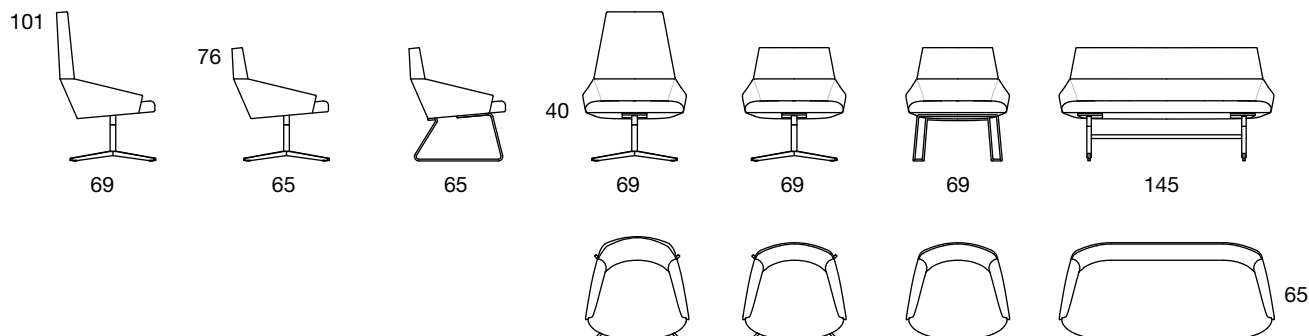

Soft Seating

Wall Street

	Group A	Group B	Group C	Group D	Group E	hmotnost weight [kg]
Wall street *low back *wire frame base chrome	07222000A	07222000B	07222000C	07222000D	07222000E	16,15
Wall street *low back *4 star rotating base chrome	07223000A	07223000B	07223000C	07223000D	07223000E	24,10
Wall street *high back *wire frame base chrome	07224000A	07224000B	07224000C	07224000D	07224000E	18,20
Wall street *high back *4 star rotating base chrome	07225000A	07225000B	07225000C	07225000D	07225000E	25,20

colour options

	chrome	powder coating	wood paint	lacquer
Wall street *low back *wire frame base	X	X		
Wall street *low back *4 star rotating base	X	X		
Wall street *high back *wire frame base	X	X		
Wall street *high back *4 star rotating base	X	X