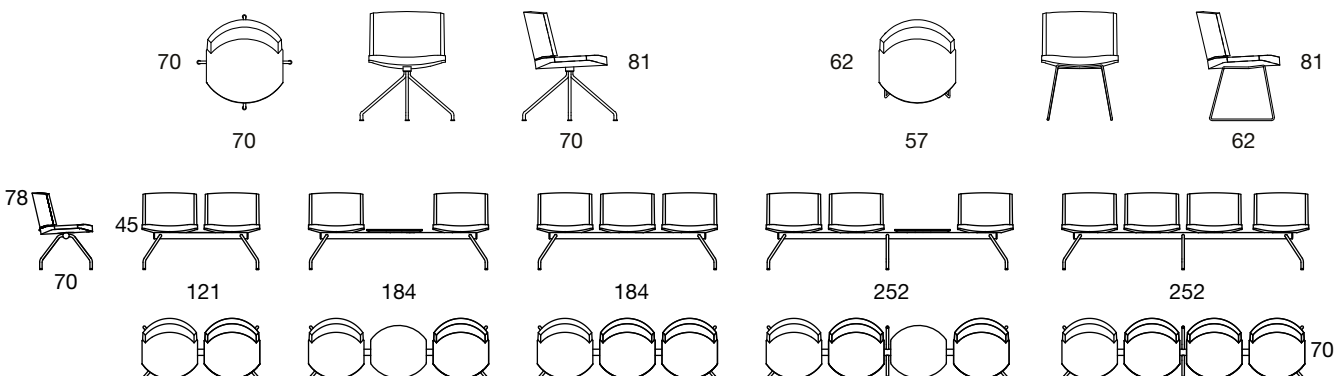

Group A	Group B	Group C	Group D	Group E	hmotnost weight [kg]
Kurvi *wire frame base chrome	07087000A	07087000B	07087000C	07087000D	07087000E	12,45
Kurvi *4 star base chrome *rotating	07088000A	07088000B	07088000C	07088000D	07088000E	14,10
Kurvi bench 2 seats chrome	07089000A	07089000B	07089000C	07089000D	07089000E	25,70
Kurvi bench 2 seats + 1 coffee table chrome	07090000A	07090000B	07090000C	07090000D	07090000E	33,30
Kurvi bench 3 seats chrome	07091000A	07091000B	07091000C	07091000D	07091000E	37,30
Kurvi bench 3 seats + 1 coffee table chrome	07092000A	07092000B	07092000C	07092000D	07092000E	46,10
Kurvi bench 4 seats chrome	07093000A	07093000B	07093000C	07093000D	07093000E	50,10

	colour options			
	chrome	powder coating	wood paint	lacquer
Kurvi *wire frame base	X	X		
Kurvi *4 star base *rotating	X	X		
Kurvi bench 2 seats	X	X		
Kurvi bench 2 seats + 1 coffee table	X	X		X CT
Kurvi bench 3 seats	X	X		
Kurvi bench 3 seats + 1 coffee table	X	X		X CT
Kurvi bench 4 seats	X	X