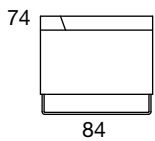

Soft Seating

Knot

	Group A	Group B	Group C	Group D	Group E	hmotnost weight [kg]
Knot armchair chrome *both sides arrow arms	07456000A	07456000B	07456000C	07456000D	07456000E	52,00
Knot armchair chrome *left	07457000A	07457000B	07457000C	07457000D	07457000E	52,00
Knot armchair chrome *right	07458000A	07458000B	07458000C	07458000D	07458000E	52,00
Knot 2 seats sofa chrome *left	07459000A	07459000B	07459000C	07459000D	07459000E	58,00
Knot 2 seats sofa chrome *right	07460000A	07460000B	07460000C	07460000D	07460000E	58,00
Knot 3 seats sofa chrome *left	07461000A	07461000B	07461000C	07461000D	07461000E	74,50
Knot 3 seats sofa chrome *right	07462000A	07462000B	07462000C	07462000D	07462000E	74,50

	colour options			
	chrome	powder coating	wood paint	lacquer
Knot armchair *both sides arrow arms	X	X		
Knot armchair *left / right	X	X		
Knot 2 seats sofa *left / right	X	X		
Knot 3 seats sofa *left / right	X	X