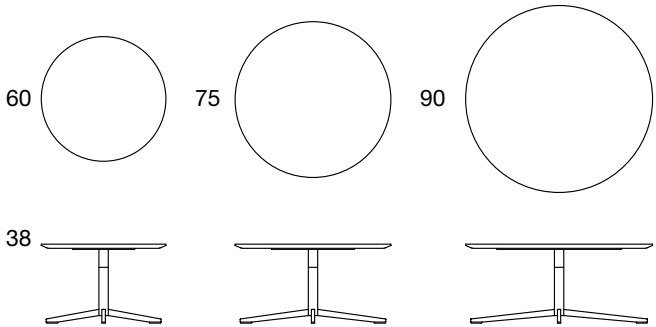

Wall Street coffee tables

		hmotnost weight [kg]
Wall street coffee table *r60 h.38 - Desktop white, frame chrome	074610078	15,00
Wall street coffee table *r75 h.38 - Desktop white, frame chrome	074620078	22,70
Wall street coffee table *r90 h.38 - Desktop white, frame chrome	074630078	32,00

	colour options			
	chrome	powder coating	wood paint	lacquer
Wall street coffee table *r60 h.38	X	X		X
Wall street coffee table *r75 h.38	X	X		X
Wall street coffee table *r90 h.38	X	X		X