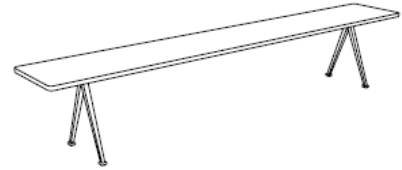

#### SEAT & BACK

Clear lacquered oak veneer

Matt lacquered oak veneer

Smoked oiled solid oak

Black stained oak veneer

Black stained oak veneer

Description	Dimensions	Article Number	Delivery	Order
RESULT CHAIR	W45,5 x D48,5 x H81 cm	01404963RESULT	September	Can be placed now
PYRAMID BENCH 11	L85 x W40 x H46 cm	01404963PYRAMID-0001	November	From August 14th
PYRAMID BENCH 11	L140 x W40 x H46 cm	01404963PYRAMID-0002	November	From August 14th
PYRAMID BENCH 11	L200 x W40 x H46 cm	01404963PYRAMID-0003	November	From August 14th
PYRAMID BENCH 12	L190 x W40 x H46 cm	01404963PYRAMID-0004	November	From August 14th
PYRAMID BENCH 12	L250 x W40 x H46 cm	01404963PYRAMID-0005	November	From August 14th
PYRAMID TABLE 01	L140 x W65 x H74 cm	01404963PYRAMID-0006	November	From August 14th
PYRAMID TABLE 01	L140 x W75 x H74 cm	01404963PYRAMID-0007	November	From August 14th
PYRAMID TABLE 01	L200 x W75 x H74 cm	01404963PYRAMID-0008	November	From August 14th
PYRAMID TABLE 02	L190 x W85 x H74 cm	01404963PYRAMID-0009	November	From August 14th
PYRAMID TABLE 02	L250 x W85 x H74 cm	01404963PYRAMID-0010	November	From August 14th
PYRAMID TABLE 02	L300 x W85 x H74 cm	01404963PYRAMID-0011	November	From August 14th
PYRAMID CAFÉ TABLE 21	L70 x W70 x H74 cm	01404963PYRAMID-0012	TBC	TBC
PYRAMID CAFÉ TABLE 21	Ø70 x H74 cm	01404963PYRAMID-0013	TBC	TBC
PYRAMID COFFEE TABLE 51	Ø60 x H44 cm (low)	01404963PYRAMID-0014	TBC	TBC
PYRAMID COFFEE TABLE 51	Ø45 x H54 cm (low)	01404963PYRAMID-0015	TBC	TBC

**RESULT CHAIR**  
W45,5 x D48,5 x H81 cm

**PYRAMID BENCH 11**  
L85 x W40 x H46 cm

**PYRAMID BENCH 11**  
L140 x W40 x H46 cm

**PYRAMID BENCH 11**  
L200 x W40 x H46 cm

**PYRAMID BENCH 12**  
L190 x W40 x H46 cm

**PYRAMID BENCH 12**  
L250 x W40 x H46 cm

**PYRAMID TABLE 01**  
L140 x W65 x H74 cm

**PYRAMID TABLE 01**  
L140 x W75 x H74 cm

**PYRAMID TABLE 01**  
L200 x W75 x H74 cm

**PYRAMID TABLE 02**  
L190 x W85 x H74 cm