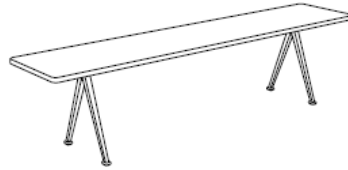

#### SEAT & BACK

Clear lacquered oak veneer

Matt lacquered oak veneer

Smoked oiled solid oak

Black stained oak veneer

Black stained oak veneer

Description	Dimensions	Article Number	Delivery	Order
RESULT CHAIR	W45,5 x D48,5 x H81 cm	01404963RESULT	September	Can be placed now
PYRAMID BENCH 11	L85 x W40 x H46 cm	01404963PYRAMID-0001	November	From August 14th
PYRAMID BENCH 11	L140 x W40 x H46 cm	01404963PYRAMID-0002	November	From August 14th
PYRAMID BENCH 11	L200 x W40 x H46 cm	01404963PYRAMID-0003	November	From August 14th
PYRAMID BENCH 12	L190 x W40 x H46 cm	01404963PYRAMID-0004	November	From August 14th
PYRAMID BENCH 12	L250 x W40 x H46 cm	01404963PYRAMID-0005	November	From August 14th
PYRAMID TABLE 01	L140 x W65 x H74 cm	01404963PYRAMID-0006	November	From August 14th
PYRAMID TABLE 01	L140 x W75 x H74 cm	01404963PYRAMID-0007	November	From August 14th
PYRAMID TABLE 01	L200 x W75 x H74 cm	01404963PYRAMID-0008	November	From August 14th
PYRAMID TABLE 02	L190 x W85 x H74 cm	01404963PYRAMID-0009	November	From August 14th
PYRAMID TABLE 02	L250 x W85 x H74 cm	01404963PYRAMID-0010	November	From August 14th
PYRAMID TABLE 02	L300 x W85 x H74 cm	01404963PYRAMID-0011	November	From August 14th
PYRAMID CAFÉ TABLE 21	L70 x W70 x H74 cm	01404963PYRAMID-0012	TBC	TBC
PYRAMID CAFÉ TABLE 21	Ø70 x H74 cm	01404963PYRAMID-0013	TBC	TBC
PYRAMID COFFEE TABLE 51	Ø60 x H44 cm (low)	01404963PYRAMID-0014	TBC	TBC
PYRAMID COFFEE TABLE 51	Ø45 x H54 cm (low)	01404963PYRAMID-0015	TBC	TBC

**RESULT CHAIR**  
W45,5 x D48,5 x H81 cm

**PYRAMID BENCH 11**  
L85 x W40 x H46 cm

**PYRAMID BENCH 11**  
L140 x W40 x H46 cm

**PYRAMID BENCH 11**  
L200 x W40 x H46 cm

**PYRAMID BENCH 12**  
L190 x W40 x H46 cm

**PYRAMID BENCH 12**  
L250 x W40 x H46 cm

**PYRAMID TABLE 01**  
L140 x W65 x H74 cm

**PYRAMID TABLE 01**  
L140 x W75 x H74 cm

**PYRAMID TABLE 01**  
L200 x W75 x H74 cm

**PYRAMID TABLE 02**  
L190 x W85 x H74 cm