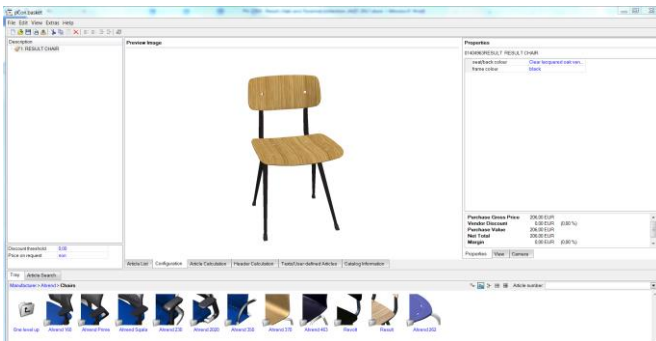

**PYRAMID BENCH 12**  
L250 x W40 x H46 cm

**PYRAMID TABLE 01**  
L140 x W65 x H74 cm

**PYRAMID TABLE 01**  
L140 x W75 x H74 cm

**PYRAMID TABLE 01**  
L200 x W75 x H74 cm

**PYRAMID TABLE 02**  
L190 x W85 x H74 cm

**PYRAMID TABLE 02**  
L250 x W85 x H74 cm

**PYRAMID TABLE 02**  
L300 x W85 x H74 cm

**PYRAMID CAFÉ TABLE 21**  
L70 x W70 x H74 cm

**PYRAMID CAFÉ TABLE 21**  
Ø70 x H74 cm

**PYRAMID COFFEE TABLE 51**  
Ø60 x H44 cm  
(low)

**PYRAMID COFFEE TABLE 51**  
Ø45 x H54 cm  
(low)

The Result chair is already available in Baan and pCon-basket.

*How to find the Result chair in pCon-basket?*

The Result chair can be found in pCon Basket catalogue among the other Ahrend chairs next to the Revolt chair.