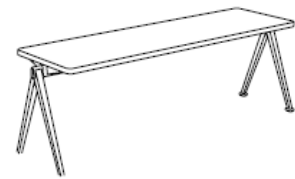

#### SEAT & BACK

Clear lacquered oak veneer

Matt lacquered oak veneer

Smoked oiled solid oak

Black stained oak veneer

Black stained oak veneer

Description	Dimensions	Article Number	Delivery	Order
RESULT CHAIR	W45,5 x D48,5 x H81 cm	01404963RESULT	September	Can be placed now
PYRAMID BENCH 11	L85 x W40 x H46 cm	01404963PYRAMID-0001	November	From August 14th
PYRAMID BENCH 11	L140 x W40 x H46 cm	01404963PYRAMID-0002	November	From August 14th
PYRAMID BENCH 11	L200 x W40 x H46 cm	01404963PYRAMID-0003	November	From August 14th
PYRAMID BENCH 12	L190 x W40 x H46 cm	01404963PYRAMID-0004	November	From August 14th
PYRAMID BENCH 12	L250 x W40 x H46 cm	01404963PYRAMID-0005	November	From August 14th
PYRAMID TABLE 01	L140 x W65 x H74 cm	01404963PYRAMID-0006	November	From August 14th
PYRAMID TABLE 01	L140 x W75 x H74 cm	01404963PYRAMID-0007	November	From August 14th
PYRAMID TABLE 01	L200 x W75 x H74 cm	01404963PYRAMID-0008	November	From August 14th
PYRAMID TABLE 02	L190 x W85 x H74 cm	01404963PYRAMID-0009	November	From August 14th
PYRAMID TABLE 02	L250 x W85 x H74 cm	01404963PYRAMID-0010	November	From August 14th
PYRAMID TABLE 02	L300 x W85 x H74 cm	01404963PYRAMID-0011	November	From August 14th
PYRAMID CAFÉ TABLE 21	L70 x W70 x H74 cm	01404963PYRAMID-0012	TBC	TBC
PYRAMID CAFÉ TABLE 21	Ø70 x H74 cm	01404963PYRAMID-0013	TBC	TBC
PYRAMID COFFEE TABLE 51	Ø60 x H44 cm (low)	01404963PYRAMID-0014	TBC	TBC
PYRAMID COFFEE TABLE 51	Ø45 x H54 cm (low)	01404963PYRAMID-0015	TBC	TBC

**RESULT CHAIR**  
W45,5 x D48,5 x H81 cm

**PYRAMID BENCH 11**  
L85 x W40 x H46 cm

**PYRAMID BENCH 11**  
L140 x W40 x H46 cm

**PYRAMID BENCH 11**  
L200 x W40 x H46 cm

**PYRAMID BENCH 12**  
L190 x W40 x H46 cm

**PYRAMID BENCH 12**  
L250 x W40 x H46 cm

**PYRAMID TABLE 01**  
L140 x W65 x H74 cm

**PYRAMID TABLE 01**  
L140 x W75 x H74 cm

**PYRAMID TABLE 01**  
L200 x W75 x H74 cm

**PYRAMID TABLE 02**  
L190 x W85 x H74 cm