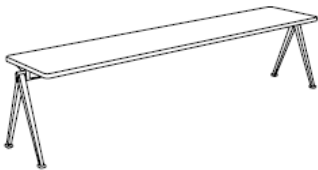

#### SEAT & BACK

Clear lacquered oak veneer

Matt lacquered oak veneer

Smoked oiled solid oak

Black stained oak veneer

Black stained oak veneer

Description	Dimensions	Article Number	Delivery	Order
RESULT CHAIR	W45,5 x D48,5 x H81 cm	01404963RESULT	September	Can be placed now
PYRAMID BENCH 11	L85 x W40 x H46 cm	01404963PYRAMID-0001	November	From August 14th
PYRAMID BENCH 11	L140 x W40 x H46 cm	01404963PYRAMID-0002	November	From August 14th
PYRAMID BENCH 11	L200 x W40 x H46 cm	01404963PYRAMID-0003	November	From August 14th
PYRAMID BENCH 12	L190 x W40 x H46 cm	01404963PYRAMID-0004	November	From August 14th
PYRAMID BENCH 12	L250 x W40 x H46 cm	01404963PYRAMID-0005	November	From August 14th
PYRAMID TABLE 01	L140 x W65 x H74 cm	01404963PYRAMID-0006	November	From August 14th
PYRAMID TABLE 01	L140 x W75 x H74 cm	01404963PYRAMID-0007	November	From August 14th
PYRAMID TABLE 01	L200 x W75 x H74 cm	01404963PYRAMID-0008	November	From August 14th
PYRAMID TABLE 02	L190 x W85 x H74 cm	01404963PYRAMID-0009	November	From August 14th
PYRAMID TABLE 02	L250 x W85 x H74 cm	01404963PYRAMID-0010	November	From August 14th
PYRAMID TABLE 02	L300 x W85 x H74 cm	01404963PYRAMID-0011	November	From August 14th
PYRAMID CAFÉ TABLE 21	L70 x W70 x H74 cm	01404963PYRAMID-0012	TBC	TBC
PYRAMID CAFÉ TABLE 21	Ø70 x H74 cm	01404963PYRAMID-0013	TBC	TBC
PYRAMID COFFEE TABLE 51	Ø60 x H44 cm (low)	01404963PYRAMID-0014	TBC	TBC
PYRAMID COFFEE TABLE 51	Ø45 x H54 cm (low)	01404963PYRAMID-0015	TBC	TBC

**RESULT CHAIR**  
W45,5 x D48,5 x H81 cm

**PYRAMID BENCH 11**  
L85 x W40 x H46 cm

**PYRAMID BENCH 11**  
L140 x W40 x H46 cm

**PYRAMID BENCH 11**  
L200 x W40 x H46 cm

**PYRAMID BENCH 12**  
L190 x W40 x H46 cm

**PYRAMID BENCH 12**  
L250 x W40 x H46 cm

**PYRAMID TABLE 01**  
L140 x W65 x H74 cm

**PYRAMID TABLE 01**  
L140 x W75 x H74 cm

**PYRAMID TABLE 01**  
L200 x W75 x H74 cm

**PYRAMID TABLE 02**  
L190 x W85 x H74 cm