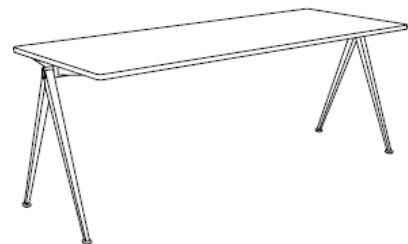

#### SEAT & BACK

Clear lacquered oak veneer

Matt lacquered oak veneer

Smoked oiled solid oak

Black stained oak veneer

Black stained oak veneer

Description	Dimensions	Article Number	Delivery	Order
RESULT CHAIR	W45,5 x D48,5 x H81 cm	01404963RESULT	September	Can be placed now
PYRAMID BENCH 11	L85 x W40 x H46 cm	01404963PYRAMID-0001	November	From August 14th
PYRAMID BENCH 11	L140 x W40 x H46 cm	01404963PYRAMID-0002	November	From August 14th
PYRAMID BENCH 11	L200 x W40 x H46 cm	01404963PYRAMID-0003	November	From August 14th
PYRAMID BENCH 12	L190 x W40 x H46 cm	01404963PYRAMID-0004	November	From August 14th
PYRAMID BENCH 12	L250 x W40 x H46 cm	01404963PYRAMID-0005	November	From August 14th
PYRAMID TABLE 01	L140 x W65 x H74 cm	01404963PYRAMID-0006	November	From August 14th
PYRAMID TABLE 01	L140 x W75 x H74 cm	01404963PYRAMID-0007	November	From August 14th
PYRAMID TABLE 01	L200 x W75 x H74 cm	01404963PYRAMID-0008	November	From August 14th
PYRAMID TABLE 02	L190 x W85 x H74 cm	01404963PYRAMID-0009	November	From August 14th
PYRAMID TABLE 02	L250 x W85 x H74 cm	01404963PYRAMID-0010	November	From August 14th
PYRAMID TABLE 02	L300 x W85 x H74 cm	01404963PYRAMID-0011	November	From August 14th
PYRAMID CAFÉ TABLE 21	L70 x W70 x H74 cm	01404963PYRAMID-0012	TBC	TBC
PYRAMID CAFÉ TABLE 21	Ø70 x H74 cm	01404963PYRAMID-0013	TBC	TBC
PYRAMID COFFEE TABLE 51	Ø60 x H44 cm (low)	01404963PYRAMID-0014	TBC	TBC
PYRAMID COFFEE TABLE 51	Ø45 x H54 cm (low)	01404963PYRAMID-0015	TBC	TBC

**RESULT CHAIR**  
W45,5 x D48,5 x H81 cm

**PYRAMID BENCH 11**  
L85 x W40 x H46 cm

**PYRAMID BENCH 11**  
L140 x W40 x H46 cm

**PYRAMID BENCH 11**  
L200 x W40 x H46 cm

**PYRAMID BENCH 12**  
L190 x W40 x H46 cm

**PYRAMID BENCH 12**  
L250 x W40 x H46 cm

**PYRAMID TABLE 01**  
L140 x W65 x H74 cm

**PYRAMID TABLE 01**  
L140 x W75 x H74 cm

**PYRAMID TABLE 01**  
L200 x W75 x H74 cm

**PYRAMID TABLE 02**  
L190 x W85 x H74 cm