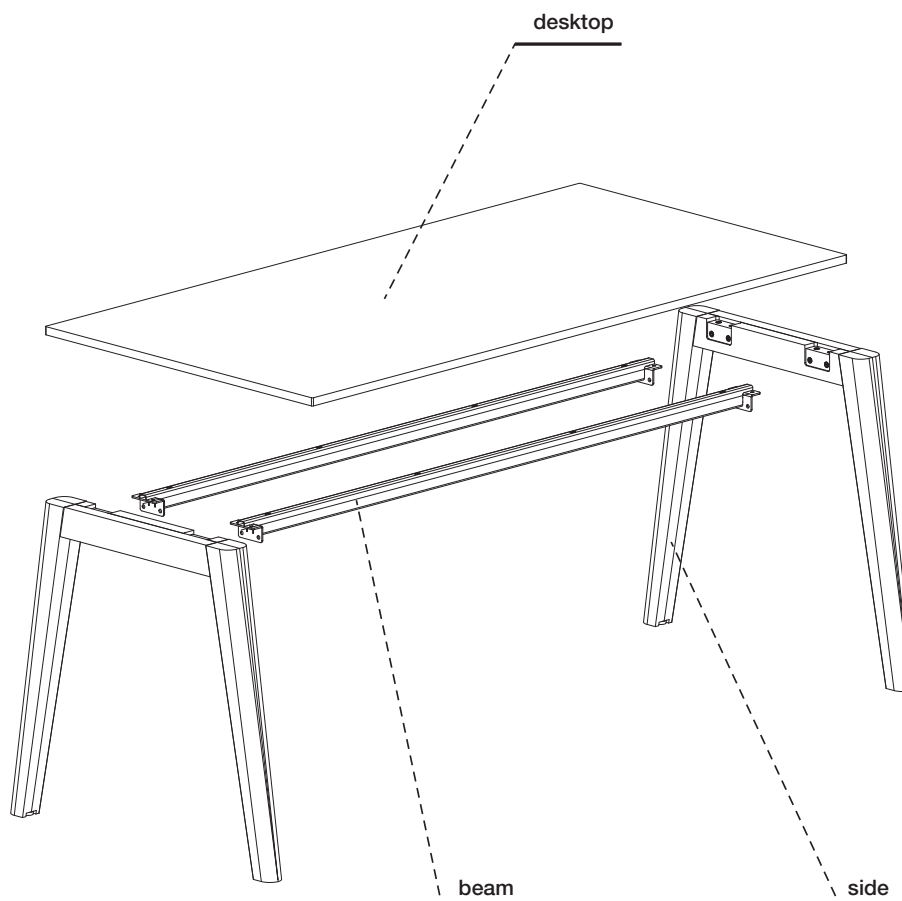

The main element of the welded beam construction is a steel profile 40 x 20 x 2 mm. Metal parts of the base are coated with a high-quality epoxy-polyester powder coating in colour RAL9010 (white).

Table height:

735 mm (table top thickness 18 mm)

742 mm (table top 25 mm thick)

Minimum table dimensions:

1200 x 700 mm (width x length)

Maximum table dimensions – one-piece desktop:

2400 x 1200 mm (width x length)

Table tops

Table tops for office tables

Table tops for office tables are made of 18 mm thick laminated chipboard with a 2mm ABS edge in standard **W980 ST15 white** and **H3157 ST12 oak**.

Table tops for conference tables

Table tops for office tables are made of 18 mm thick laminated chipboard with a 2mm plastic edge in standard **W980 ST15 white** and **H3157 ST12 oak**.

Table tops for conference tables are made of 25 mm thick laminated chipboard with a 2mm ABS edge in standard **W980 ST15 white** and **H3157 ST12 oak** or Topmatt boards in **U999 ST9 black**.

Laminate PerfectSense Topmatt is characterized by its high resistance to abrasion, impact and scratch, and is ideal for horizontal areas which are exposed to high stress. The exceptionally matte finish is velvety warm to the touch and also features a very good fingerprint resistance.