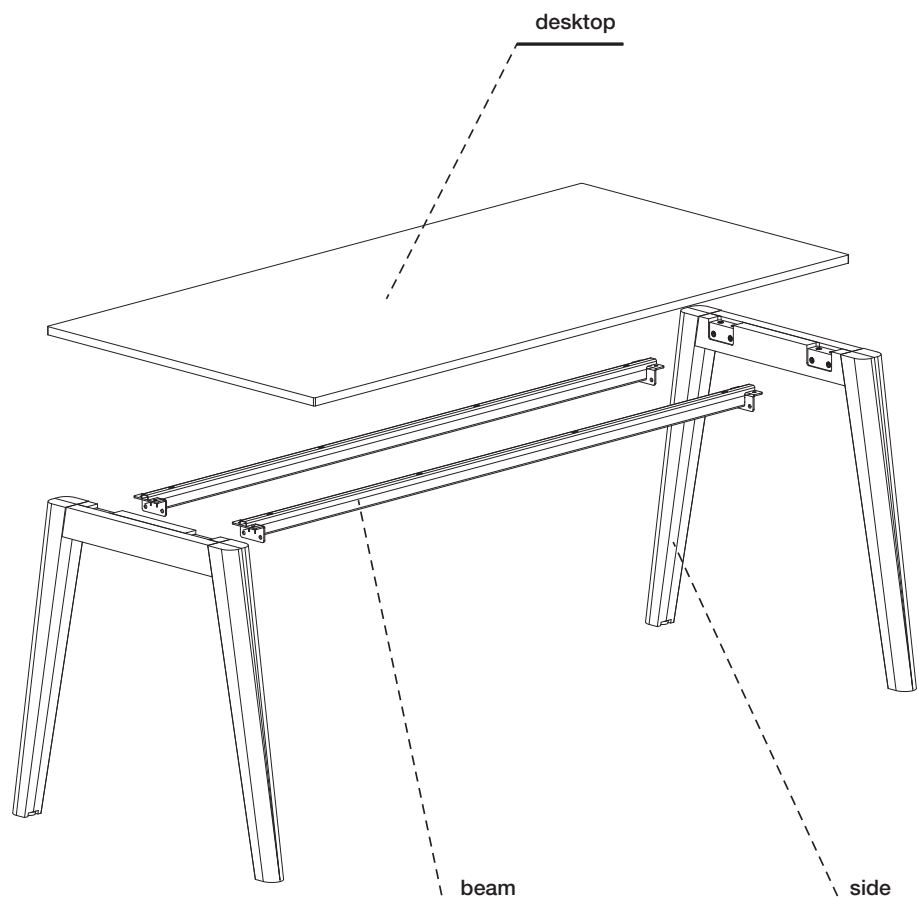

The main element of the welded beam construction is a steel profile 40 x 20 x 2 mm. Metal parts of the base are coated with a high-quality epoxy-polyester powder coating in colour RAL9010 (white).

Table height:

735 mm (table top thickness 18 mm)

742 mm (table top 25 mm thick)

Minimum table dimensions:

1200 x 700 mm (width x length)

Maximum table dimensions – one-piece desktop:

2400 x 1200 mm (width x length)

Table tops

Table tops for office tables

Table tops for office tables are made of 18 mm thick laminated chipboard with a 2mm ABS edge in standard **W980 ST15 white** and **H3157 ST12 oak**.

Table tops for conference tables

Table tops for office tables are made of 18 mm thick laminated chipboard with a 2mm plastic edge in standard **W980 ST15 white** and **H3157 ST12 oak**.

Table tops for conference tables are made of 25 mm thick laminated chipboard with a 2mm ABS edge in standard **W980 ST15 white** and **H3157 ST12 oak** or Topmatt boards in **U999 ST9 black**.

Laminate PerfectSense Topmatt is characterized by its high resistance to abrasion, impact and scratch, and is ideal for horizontal areas which are exposed to high stress. The exceptionally matte finish is velvety warm to the touch and also features a very good fingerprint resistance.