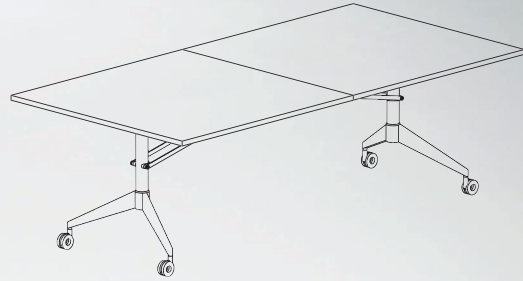

The desk system in pole position

techo[®]
ROYAL AHREND COMPANY

TOGETHER

FOLDING TABLE

www.techo.com

Your office in motion

Work together

Top colour: Black, Stone Grey, Grey, Beech, Wild Pear, Walnut (semi matte), White
Base: Stainless

techo[®]
ROYAL AHREND COMPANY

TOGETHER

Desktops can be produced only in thickness 25 mm.
Minimum table dimensions: 1050 x 2200 mm
Maximum table dimensions: 1200 x 2400 mm

Desktops can be produced only in thickness 25 mm.
Minimum table dimensions: 750 x 2200 mm
Maximum table dimensions: 1200 x 2400 mm