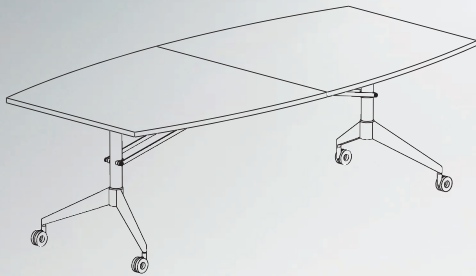

The desk system in pole position

techo[®]
ROYAL AHREND COMPANY

TOGETHER

FOLDING TABLE

www.techo.com

Your office in motion

Work together

Top colour: Black, Stone Grey, Grey, Beech, Wild Pear, Walnut (semi matte), White
Base: Stainless

techo[®]
ROYAL AHREND COMPANY

TOGETHER

Desktops can be produced only in thickness 25 mm.
Minimum table dimensions: 1050 x 2200 mm
Maximum table dimensions: 1200 x 2400 mm

Desktops can be produced only in thickness 25 mm.
Minimum table dimensions: 750 x 2200 mm
Maximum table dimensions: 1200 x 2400 mm

Perfection in detail

techo[®]
ROYAL AHREND COMPANY

**Together folding table –
the fast track to flexibility**

Business is changing all the time and at an ever increasing rate. The new buzz words for office design are flexibility, variability and creativity. Enlightened companies now organise their offices and office work in ways often unrecognisable from offices just a decade ago. It is clear that interiors shape the way in which people and teams work and interact with each other. This is where the Together table comes into its own – it has been designed specifically for the modern work environment. Use it for individual work, team work or coworking. Ideal for meetings, it can also be folded away in seconds to create space for other activities and functions. Be dynamic, get together.