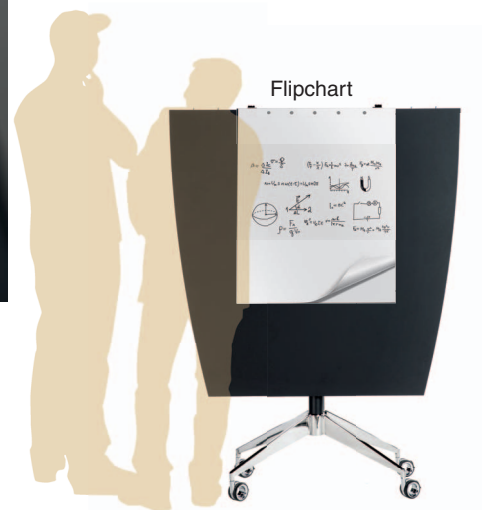

The desk system in pole position

techo[®]
ROYAL AHREND COMPANY

TOGETHER

FOLDING TABLE

www.techo.com

Your office in motion

Work together

Top colour: Black, Stone Grey, Grey, Beech, Wild Pear, Walnut (semi matte), White
Base: Stainless

techo[®]
ROYAL AHREND COMPANY

TOGETHER

Desktops can be produced only in thickness 25 mm.
Minimum table dimensions: 1050 x 2200 mm
Maximum table dimensions: 1200 x 2400 mm

Desktops can be produced only in thickness 25 mm.
Minimum table dimensions: 750 x 2200 mm
Maximum table dimensions: 1200 x 2400 mm

Perfection in detail

techo[®]
ROYAL AHREND COMPANY

**Together folding table –
the fast track to flexibility**

Business is changing all the time and at an ever increasing rate. The new buzz words for office design are flexibility, variability and creativity. Enlightened companies now organise their offices and office work in ways often unrecognisable from offices just a decade ago. It is clear that interiors shape the way in which people and teams work and interact with each other. This is where the Together table comes into its own – it has been designed specifically for the modern work environment. Use it for individual work, team work or coworking. Ideal for meetings, it can also be folded away in seconds to create space for other activities and functions. Be dynamic, get together.