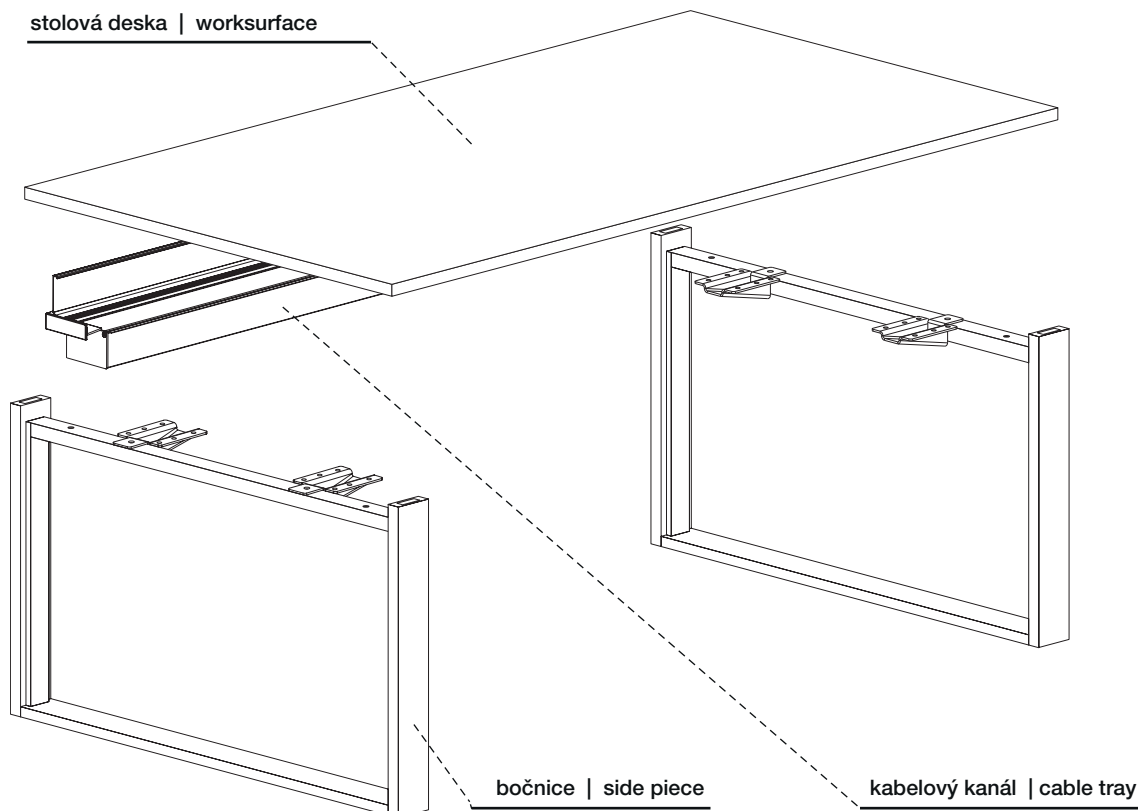

Barevné provedení podnoží

RAL9010 – bílá

RAL9022 – stříbrná

Dezény stolových desek

W400 – bílá

R5413 – divoká hruška

Barevné provedení plexi

mléčné

(ostatní – oranžové, hnědé – na vyžádání jako nestandard)

W.O.T. standard

A unique feature of **the W.O.T. Universal Desking System** is the design and method of production of the desktop. The MFC (melamine faced chipboard) commonly used for desktops has been replaced by a **“honeycomb top” (LIGHTBOARD)** with HPL foil and ABS edge 2 mm. Advantages of this construction method are its unbeatable strength combined with relative lightness. The 40 mm thick desktops are self-supporting and therefore the desk does not require a separate frame. Customers will also appreciate the range of sizes available thanks to the aluminium profiles used in the construction. A further important feature of the W.O.T. design is that it is environmentally friendly. The desk system is made partly from recycled material and is itself 100% recyclable. Advanced cable management is offered as an option. The base is given a high-quality powder paint coating.

Colour finish of base

RAL9010 – white

RAL9022 – silver

Desktop finishes

W400 – white

R5413 – wild pear

Plexiglass colour

frosted

(others – orange, brown – on request as nonstandard)

stolová deska | worksurface

bočnice | side piece

kabelový kanál | cable tray